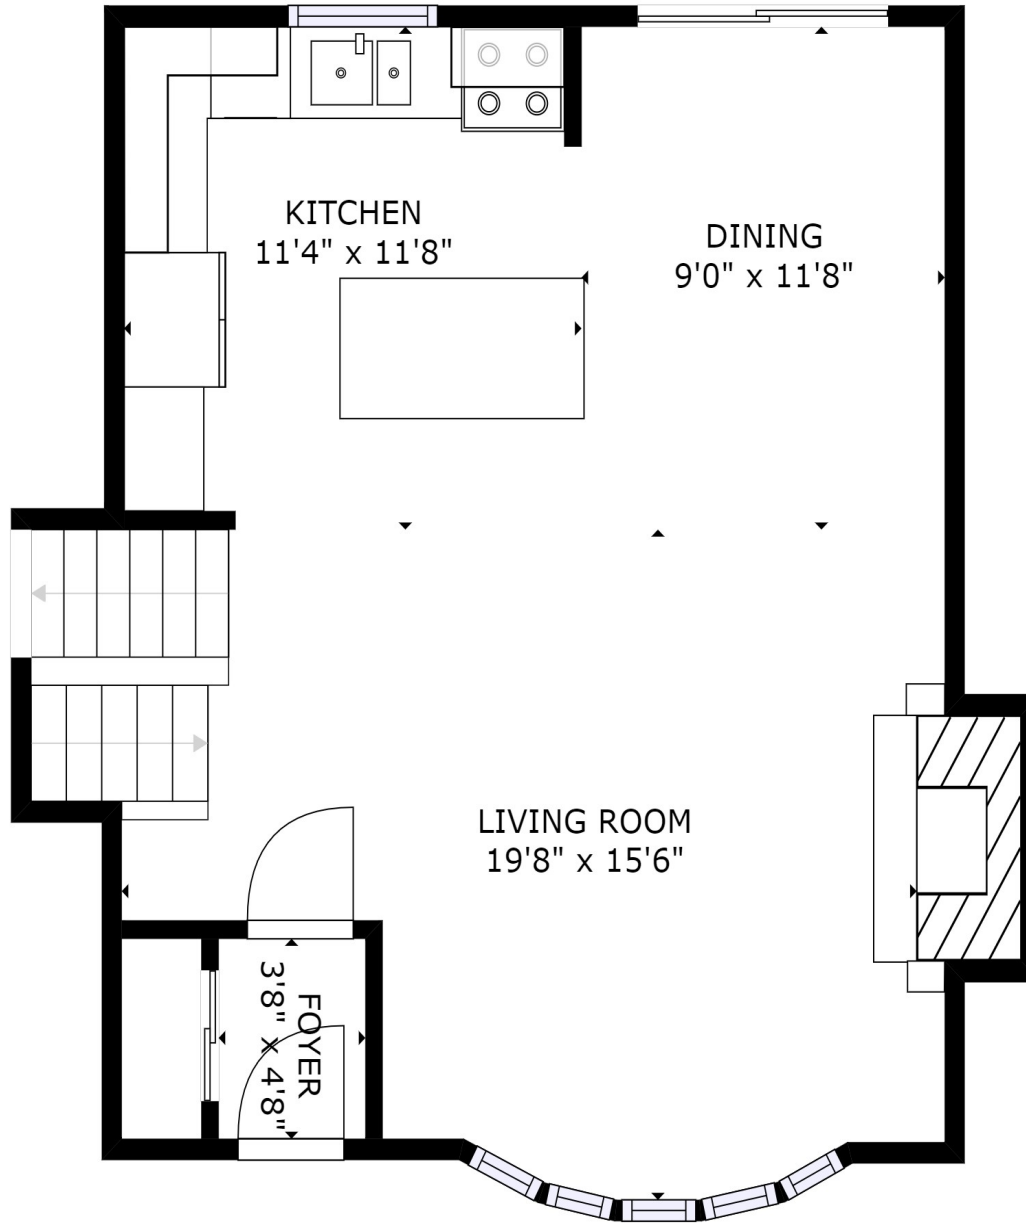

FLOOR 1

GROSS INTERNAL AREA
 FLOOR 1: 750 sq. ft, FLOOR 2: 558 sq. ft
 FLOOR 3: 548 sq. ft, EXCLUDED AREAS:
 GARAGE: 232 sq. ft
 TOTAL: 1856 sq. ft

SIZES AND DIMENSIONS ARE APPROXIMATE, ACTUAL MAY VARY.

GROSS INTERNAL AREA
 FLOOR 1: 750 sq. ft, FLOOR 2: 558 sq. ft
 FLOOR 3: 548 sq. ft, EXCLUDED AREAS:
 GARAGE: 232 sq. ft
 TOTAL: 1856 sq. ft

SIZES AND DIMENSIONS ARE APPROXIMATE, ACTUAL MAY VARY.

GROSS INTERNAL AREA
 FLOOR 1: 750 sq. ft, FLOOR 2: 558 sq. ft
 FLOOR 3: 548 sq. ft, EXCLUDED AREAS:
 GARAGE: 232 sq. ft
 TOTAL: 1856 sq. ft

SIZES AND DIMENSIONS ARE APPROXIMATE, ACTUAL MAY VARY.