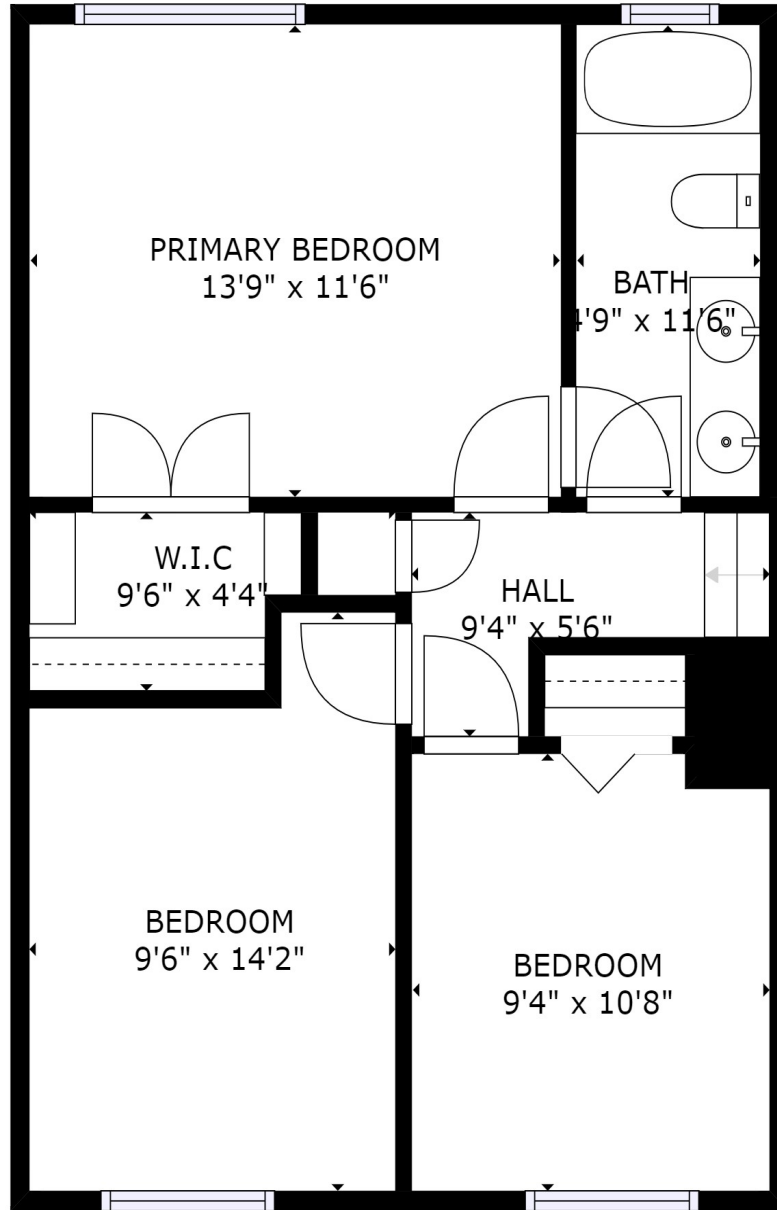

FLOOR 1

GROSS INTERNAL AREA
 FLOOR 1: 750 sq. ft, FLOOR 2: 558 sq. ft
 FLOOR 3: 548 sq. ft, EXCLUDED AREAS:
 GARAGE: 232 sq. ft
 TOTAL: 1856 sq. ft

SIZES AND DIMENSIONS ARE APPROXIMATE, ACTUAL MAY VARY.

GROSS INTERNAL AREA
 FLOOR 1: 750 sq. ft, FLOOR 2: 558 sq. ft
 FLOOR 3: 548 sq. ft, EXCLUDED AREAS:
 GARAGE: 232 sq. ft
 TOTAL: 1856 sq. ft

SIZES AND DIMENSIONS ARE APPROXIMATE, ACTUAL MAY VARY.

GROSS INTERNAL AREA
 FLOOR 1: 750 sq. ft, FLOOR 2: 558 sq. ft
 FLOOR 3: 548 sq. ft, EXCLUDED AREAS:
 GARAGE: 232 sq. ft
 TOTAL: 1856 sq. ft

SIZES AND DIMENSIONS ARE APPROXIMATE, ACTUAL MAY VARY.