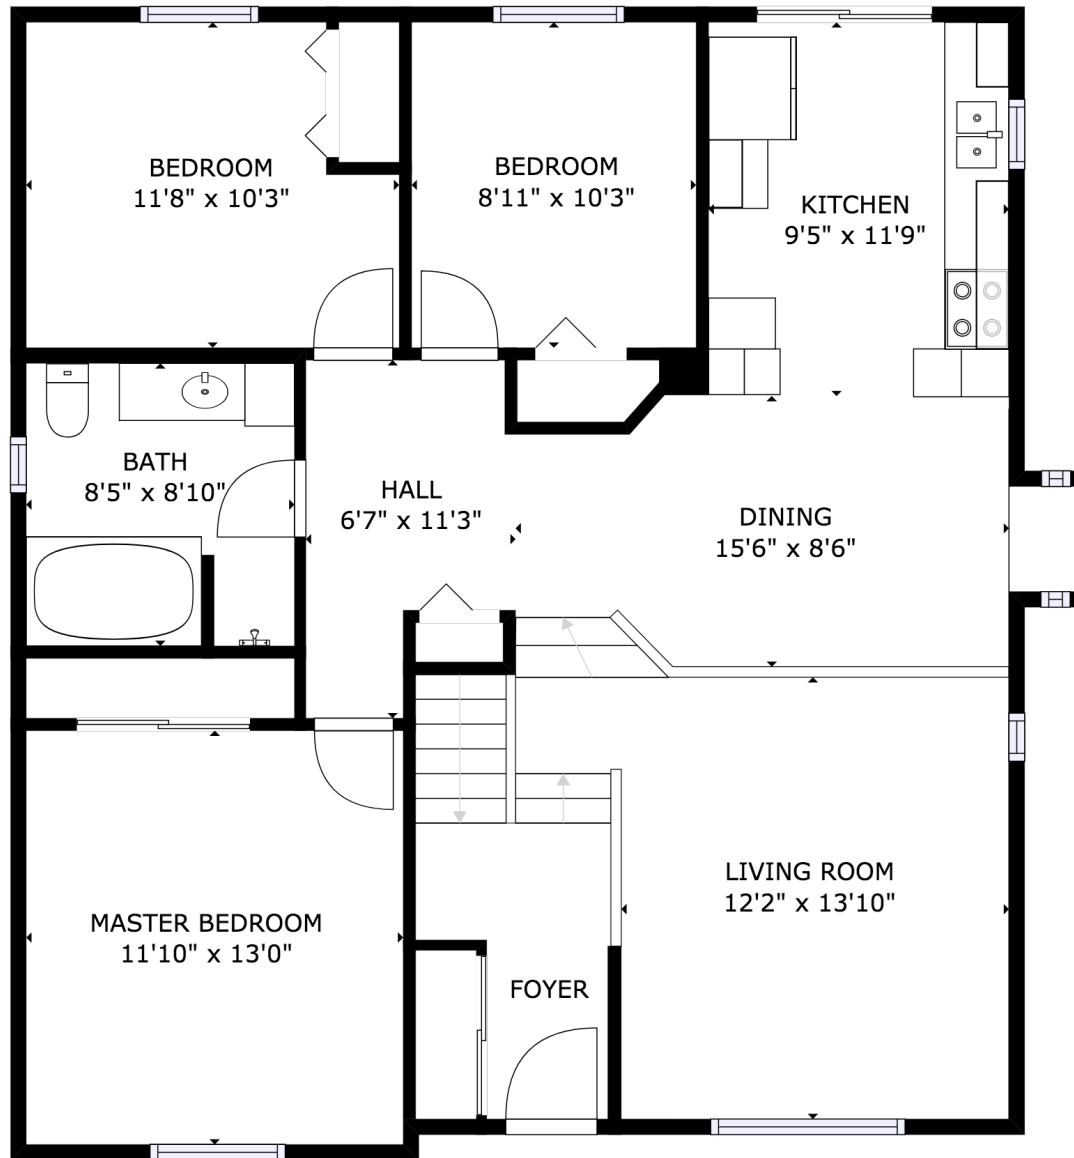

FLOOR 1

GROSS INTERNAL AREA
FLOOR 1: 796 sq ft, FLOOR 2: 1078 sq ft
TOTAL: 1875 sq ft
SIZES AND DIMENSIONS ARE APPROXIMATE, ACTUAL MAY VARY.

kw CONNEXION
KELLERWILLIAMS.
Wilson Ramcharan - 514-900-5507
Courtier Immobilier Résidentiel

GROSS INTERNAL AREA
 FLOOR 1: 796 sq ft, FLOOR 2: 1078 sq ft
 TOTAL: 1875 sq ft

SIZES AND DIMENSIONS ARE APPROXIMATE, ACTUAL MAY VARY.

FLOOR 2

kw CONNEXION
 KELLERWILLIAMS.

Wilson Ramcharan - 514-900-5507
 Courtier Immobilier Résidentiel