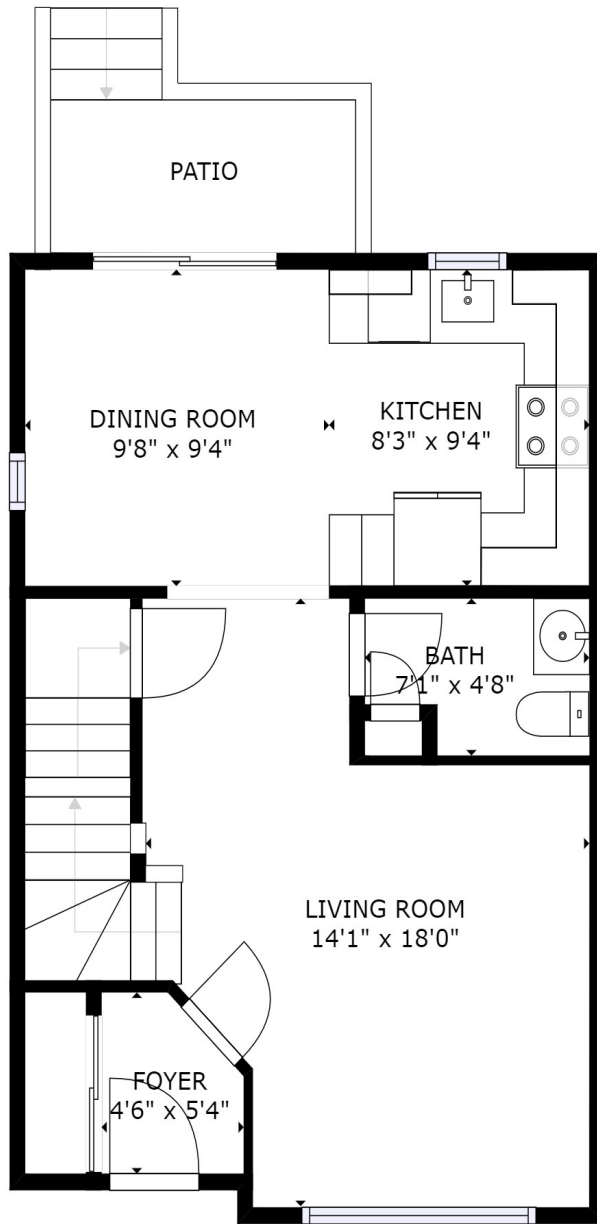

FLOOR 1

GROSS INTERNAL AREA  
FLOOR 1: 451 sq. ft, FLOOR 2: 488 sq. ft  
FLOOR 3: 490 sq. ft  
TOTAL: 1428 sq. ft

SIZES AND DIMENSIONS ARE APPROXIMATE, ACTUAL MAY VARY.

GROSS INTERNAL AREA  
FLOOR 1: 451 sq. ft, FLOOR 2: 488 sq. ft  
FLOOR 3: 490 sq. ft  
TOTAL: 1428 sq. ft  
SIZES AND DIMENSIONS ARE APPROXIMATE, ACTUAL MAY VARY.

GROSS INTERNAL AREA  
 FLOOR 1: 451 sq. ft, FLOOR 2: 488 sq. ft  
 FLOOR 3: 490 sq. ft  
 TOTAL: 1428 sq. ft

SIZES AND DIMENSIONS ARE APPROXIMATE, ACTUAL MAY VARY.