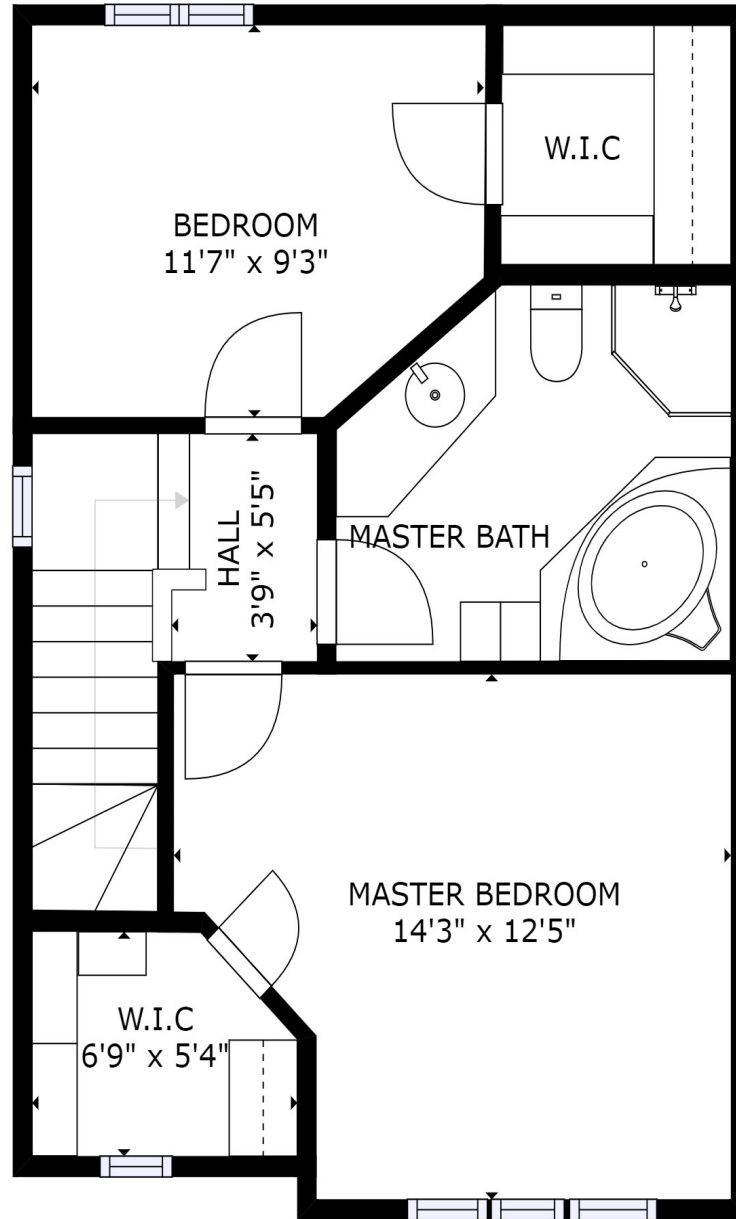

FLOOR 1

GROSS INTERNAL AREA  
FLOOR 1: 451 sq. ft, FLOOR 2: 488 sq. ft  
FLOOR 3: 490 sq. ft  
TOTAL: 1428 sq. ft

SIZES AND DIMENSIONS ARE APPROXIMATE, ACTUAL MAY VARY.

GROSS INTERNAL AREA  
FLOOR 1: 451 sq. ft, FLOOR 2: 488 sq. ft  
FLOOR 3: 490 sq. ft  
TOTAL: 1428 sq. ft  
SIZES AND DIMENSIONS ARE APPROXIMATE, ACTUAL MAY VARY.

GROSS INTERNAL AREA  
 FLOOR 1: 451 sq. ft, FLOOR 2: 488 sq. ft  
 FLOOR 3: 490 sq. ft  
 TOTAL: 1428 sq. ft

SIZES AND DIMENSIONS ARE APPROXIMATE, ACTUAL MAY VARY.