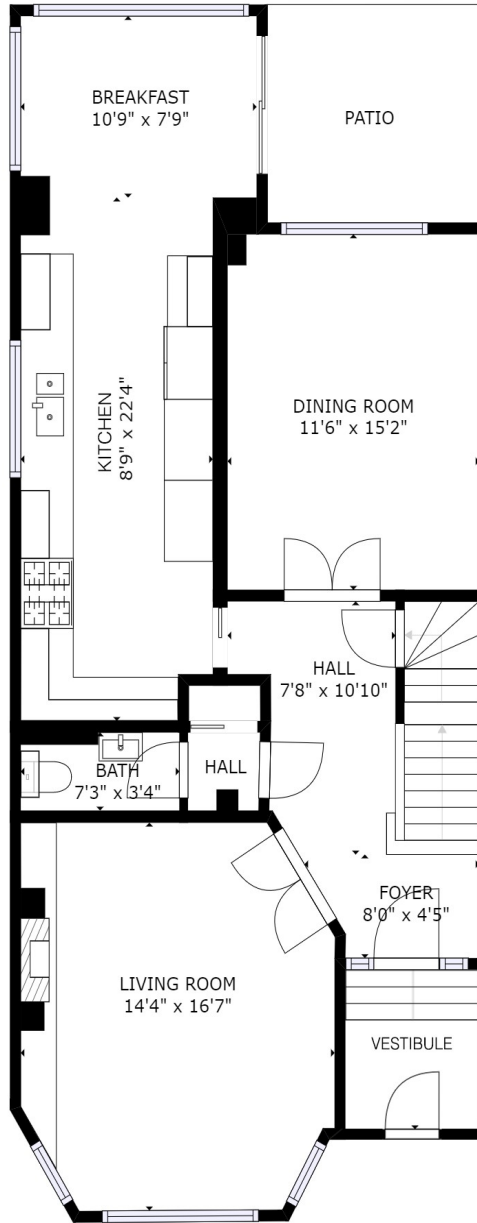

GROSS INTERNAL AREA
 FLOOR 1: 886 sq ft, FLOOR 2: 889 sq ft
 FLOOR 3: 941 sq ft
 TOTAL: 2716 sq ft

SIZES AND DIMENSIONS ARE APPROXIMATE, ACTUAL MAY VARY.

FLOOR 1

GROSS INTERNAL AREA
 FLOOR 1: 886 sq ft, FLOOR 2: 889 sq ft
 FLOOR 3: 941 sq ft
 TOTAL: 2716 sq ft

SIZES AND DIMENSIONS ARE APPROXIMATE, ACTUAL MAY VARY.

FLOOR 2

FLOOR 3

GROSS INTERNAL AREA
 FLOOR 1: 886 sq ft, FLOOR 2: 889 sq ft
 FLOOR 3: 941 sq ft
 TOTAL: 2716 sq ft

SIZES AND DIMENSIONS ARE APPROXIMATE, ACTUAL MAY VARY.