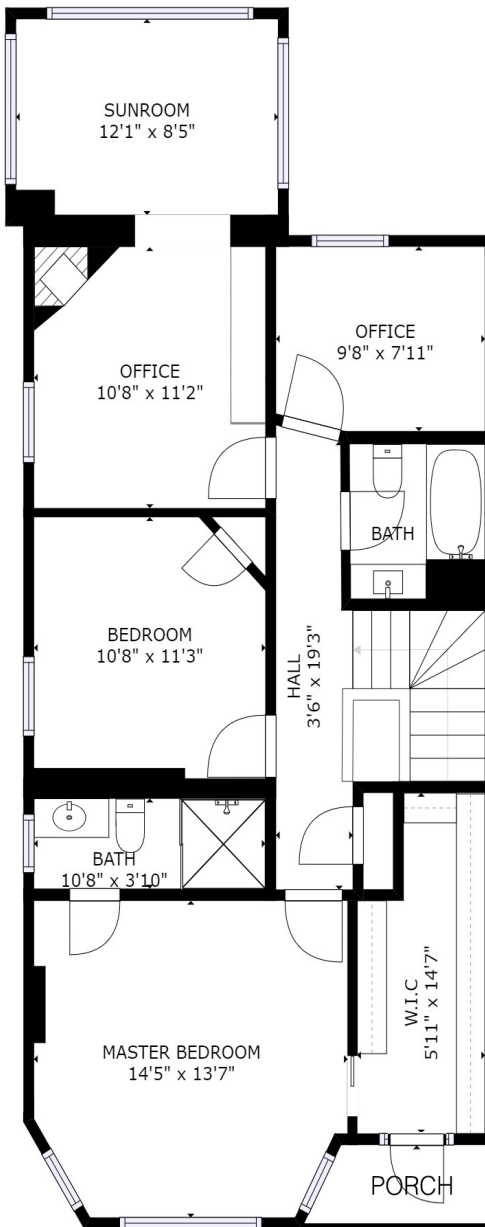

GROSS INTERNAL AREA
 FLOOR 1: 886 sq ft, FLOOR 2: 889 sq ft
 FLOOR 3: 941 sq ft
 TOTAL: 2716 sq ft

SIZES AND DIMENSIONS ARE APPROXIMATE, ACTUAL MAY VARY.

FLOOR 1

GROSS INTERNAL AREA
 FLOOR 1: 886 sq ft, FLOOR 2: 889 sq ft
 FLOOR 3: 941 sq ft
 TOTAL: 2716 sq ft

SIZES AND DIMENSIONS ARE APPROXIMATE, ACTUAL MAY VARY.

FLOOR 2

FLOOR 3

GROSS INTERNAL AREA
 FLOOR 1: 886 sq ft, FLOOR 2: 889 sq ft
 FLOOR 3: 941 sq ft
 TOTAL: 2716 sq ft

SIZES AND DIMENSIONS ARE APPROXIMATE, ACTUAL MAY VARY.