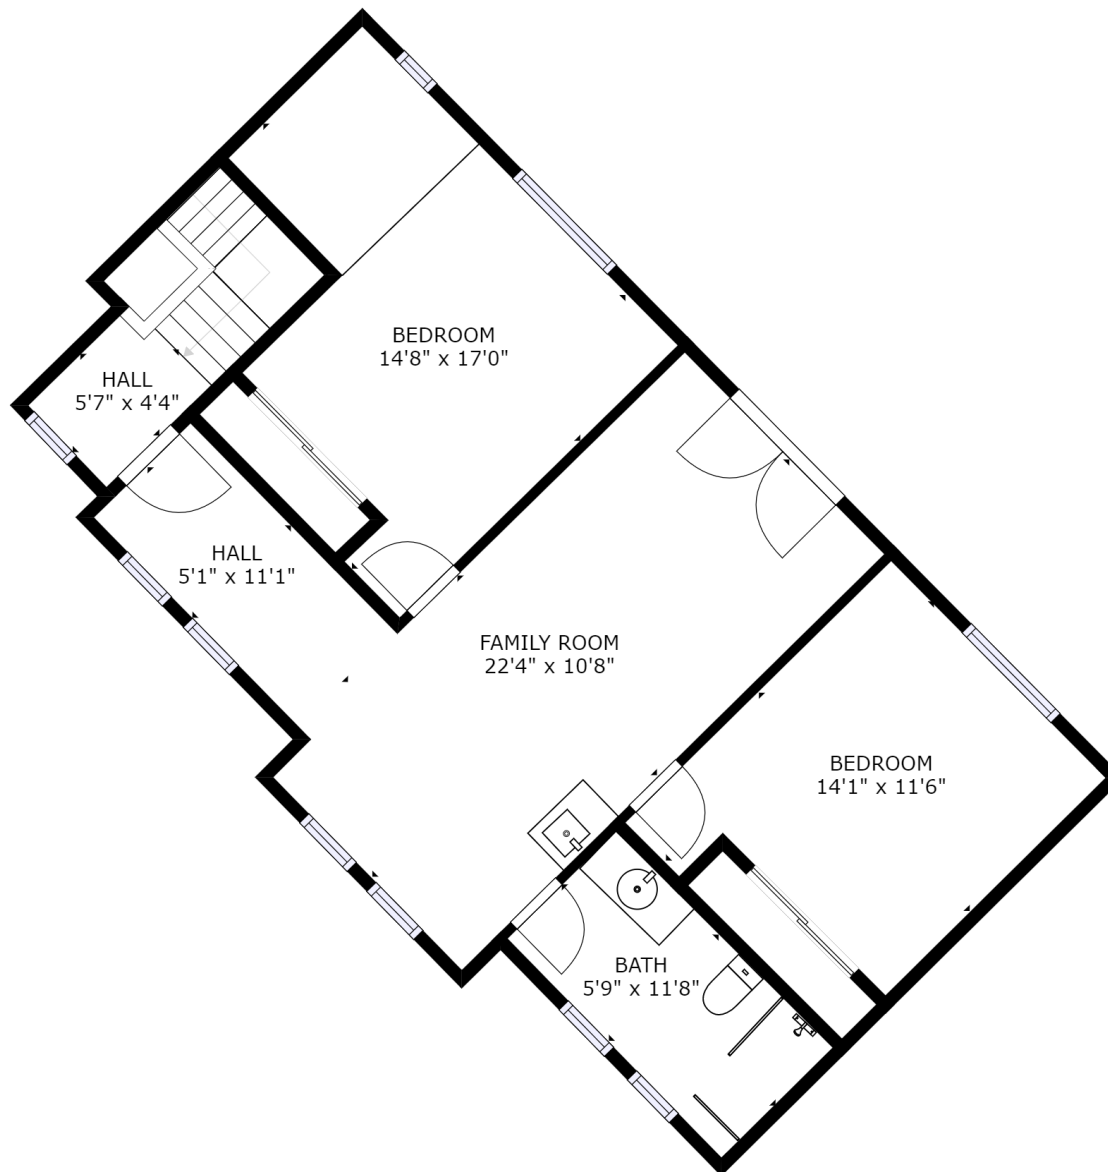

GROSS INTERNAL AREA  
 FLOOR 1: 2741 sq ft, FLOOR 2: 2623 sq ft  
 FLOOR 3: 814 sq ft, EXCLUDED AREAS:  
 GARAGE: 714 sq ft  
 TOTAL: 6178 sq ft

SIZES AND DIMENSIONS ARE APPROXIMATE, ACTUAL MAY VARY.

FLOOR 1

GROSS INTERNAL AREA  
 FLOOR 1: 2741 sq ft, FLOOR 2: 2623 sq ft  
 FLOOR 3: 814 sq ft, EXCLUDED AREAS:  
 GARAGE: 714 sq ft  
 TOTAL: 6178 sq ft

SIZES AND DIMENSIONS ARE APPROXIMATE, ACTUAL MAY VARY.

GROSS INTERNAL AREA  
 FLOOR 1: 2741 sq ft, FLOOR 2: 2623 sq ft  
 FLOOR 3: 814 sq ft, EXCLUDED AREAS:  
 GARAGE: 714 sq ft  
 TOTAL: 6178 sq ft

SIZES AND DIMENSIONS ARE APPROXIMATE, ACTUAL MAY VARY.