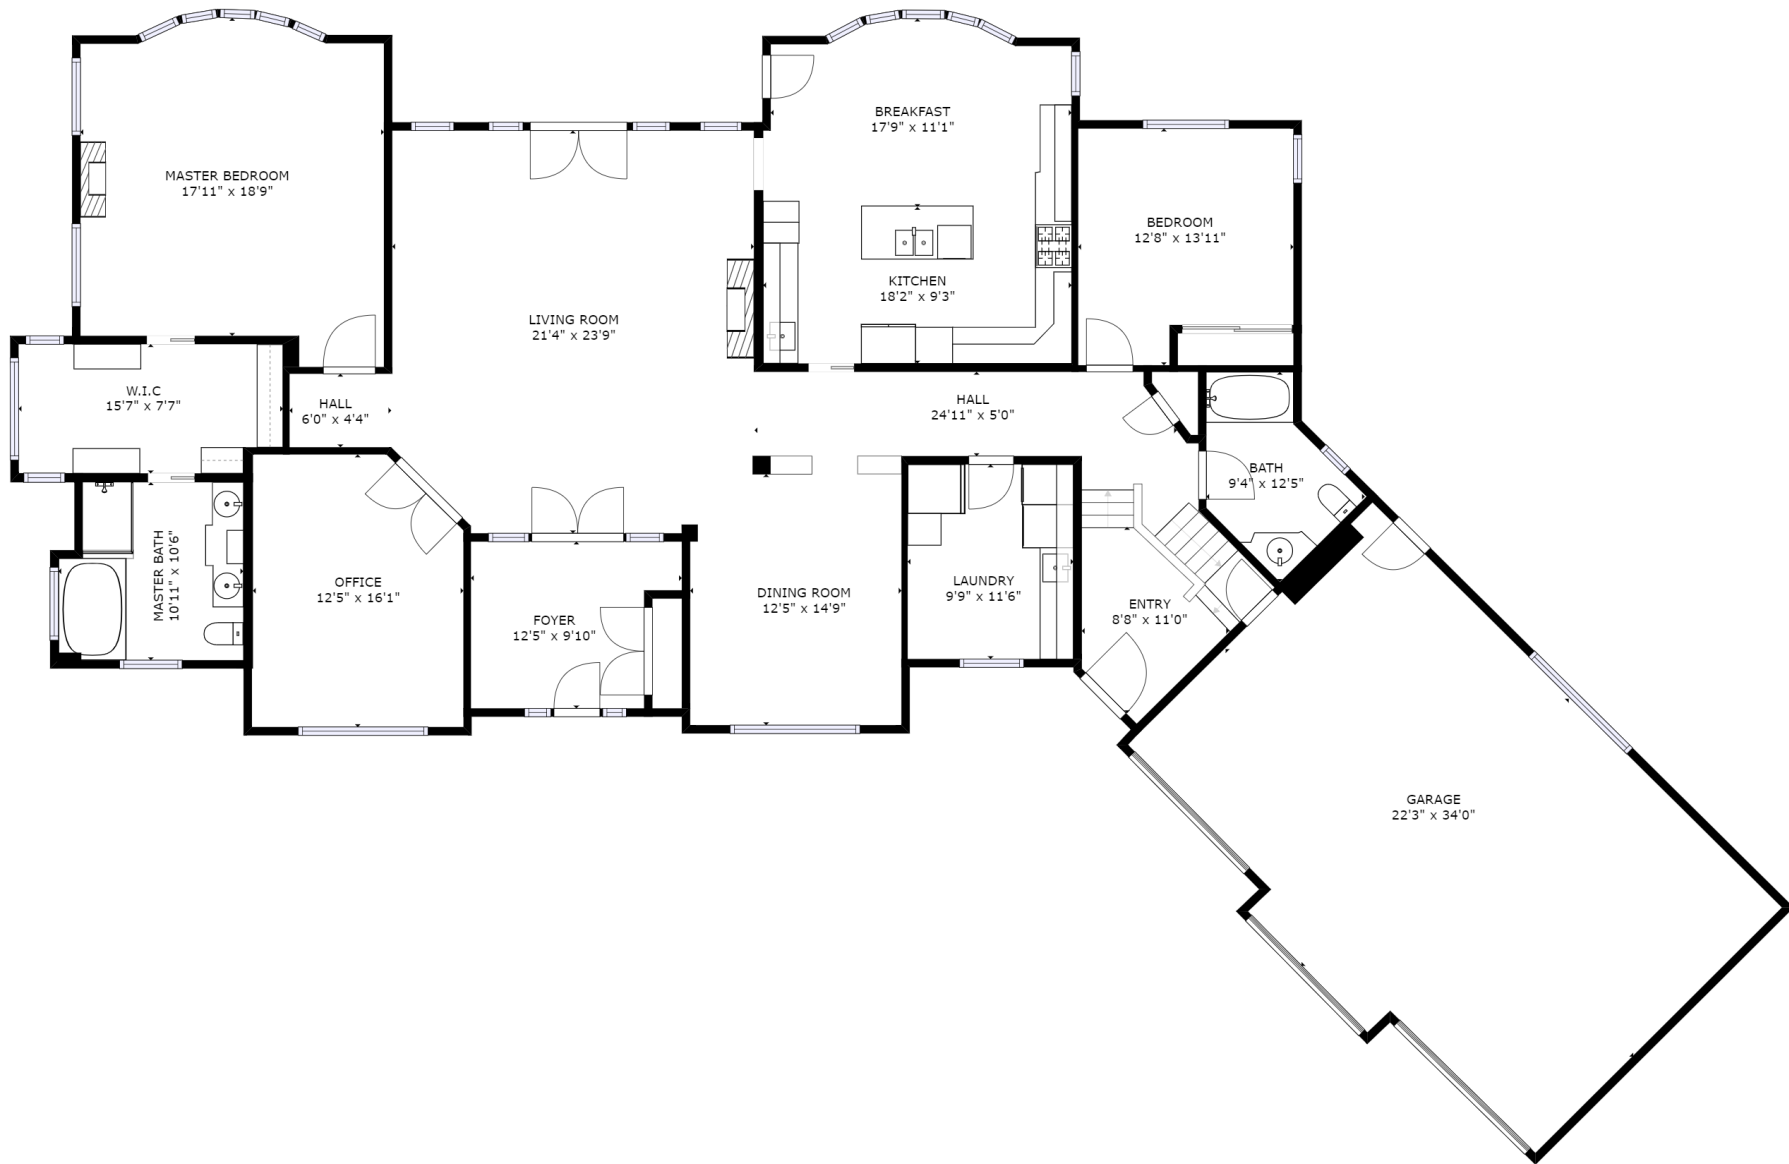

GROSS INTERNAL AREA  
 FLOOR 1: 2741 sq ft, FLOOR 2: 2623 sq ft  
 FLOOR 3: 814 sq ft, EXCLUDED AREAS:  
 GARAGE: 714 sq ft  
 TOTAL: 6178 sq ft

SIZES AND DIMENSIONS ARE APPROXIMATE, ACTUAL MAY VARY.

FLOOR 1

GROSS INTERNAL AREA  
 FLOOR 1: 2741 sq ft, FLOOR 2: 2623 sq ft  
 FLOOR 3: 814 sq ft, EXCLUDED AREAS:  
 GARAGE: 714 sq ft  
 TOTAL: 6178 sq ft

SIZES AND DIMENSIONS ARE APPROXIMATE, ACTUAL MAY VARY.

GROSS INTERNAL AREA  
 FLOOR 1: 2741 sq ft, FLOOR 2: 2623 sq ft  
 FLOOR 3: 814 sq ft, EXCLUDED AREAS:  
 GARAGE: 714 sq ft  
 TOTAL: 6178 sq ft

SIZES AND DIMENSIONS ARE APPROXIMATE, ACTUAL MAY VARY.