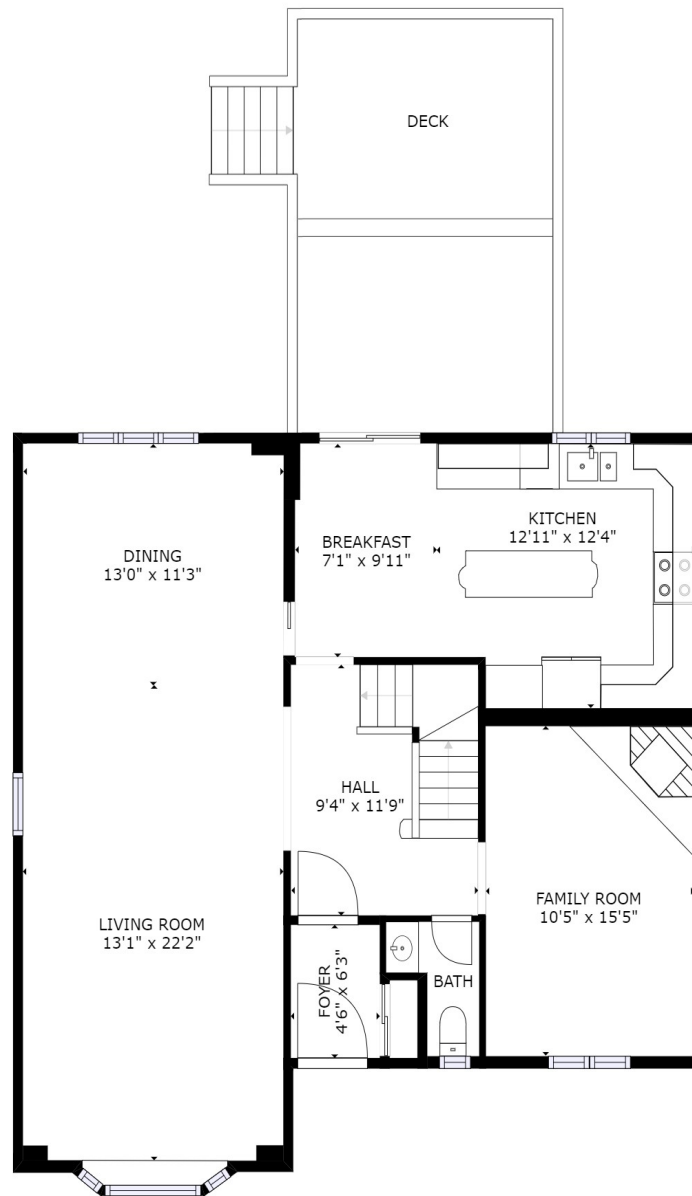

FLOOR 1

GROSS INTERNAL AREA  
 FLOOR 1: 629 sq. ft, FLOOR 2: 1033 sq. ft  
 FLOOR 3: 1030 sq. ft, EXCLUDED AREAS:  
 GARAGE: 379 sq. ft  
 TOTAL: 2692 sq. ft  
 SIZES AND DIMENSIONS ARE APPROXIMATE, ACTUAL MAY VARY.

GROSS INTERNAL AREA  
 FLOOR 1: 629 sq. ft, FLOOR 2: 1033 sq. ft  
 FLOOR 3: 1030 sq. ft, EXCLUDED AREAS:  
 GARAGE: 379 sq. ft  
 TOTAL: 2692 sq. ft  
 SIZES AND DIMENSIONS ARE APPROXIMATE, ACTUAL MAY VARY.

FLOOR 2

FLOOR 3

GROSS INTERNAL AREA  
 FLOOR 1: 629 sq. ft, FLOOR 2: 1033 sq. ft  
 FLOOR 3: 1030 sq. ft, EXCLUDED AREAS:  
 GARAGE: 379 sq. ft  
 TOTAL: 2692 sq. ft

SIZES AND DIMENSIONS ARE APPROXIMATE, ACTUAL MAY VARY.