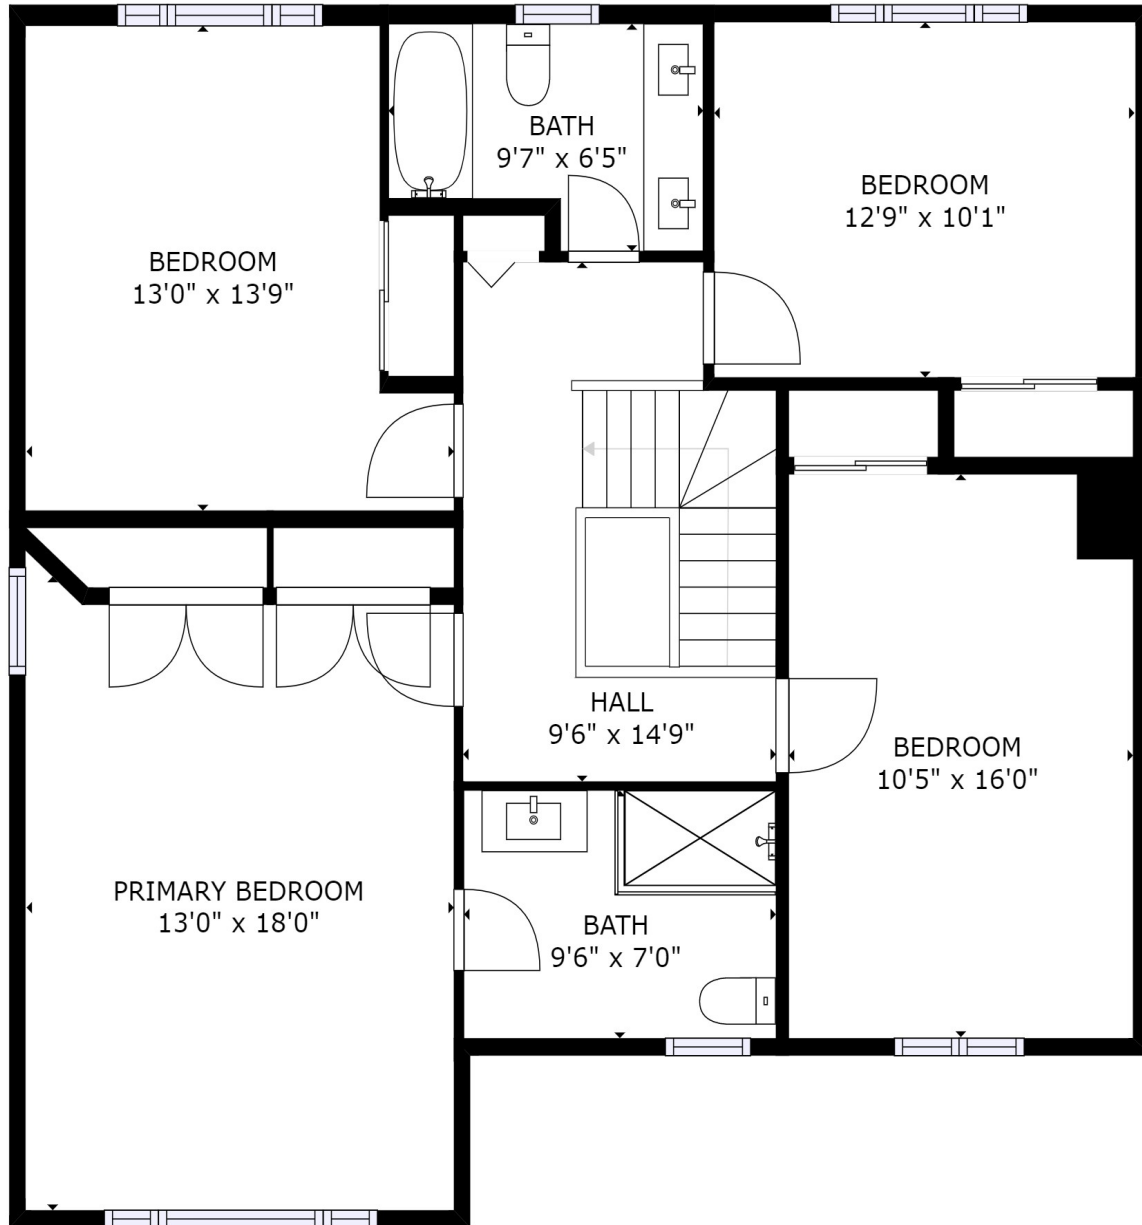

FLOOR 1

GROSS INTERNAL AREA  
 FLOOR 1: 629 sq. ft, FLOOR 2: 1033 sq. ft  
 FLOOR 3: 1030 sq. ft, EXCLUDED AREAS:  
 GARAGE: 379 sq. ft  
 TOTAL: 2692 sq. ft  
 SIZES AND DIMENSIONS ARE APPROXIMATE, ACTUAL MAY VARY.

GROSS INTERNAL AREA  
 FLOOR 1: 629 sq. ft, FLOOR 2: 1033 sq. ft  
 FLOOR 3: 1030 sq. ft, EXCLUDED AREAS:  
 GARAGE: 379 sq. ft  
 TOTAL: 2692 sq. ft  
 SIZES AND DIMENSIONS ARE APPROXIMATE, ACTUAL MAY VARY.

FLOOR 2

FLOOR 3

GROSS INTERNAL AREA  
 FLOOR 1: 629 sq. ft, FLOOR 2: 1033 sq. ft  
 FLOOR 3: 1030 sq. ft, EXCLUDED AREAS:  
 GARAGE: 379 sq. ft  
 TOTAL: 2692 sq. ft

SIZES AND DIMENSIONS ARE APPROXIMATE, ACTUAL MAY VARY.