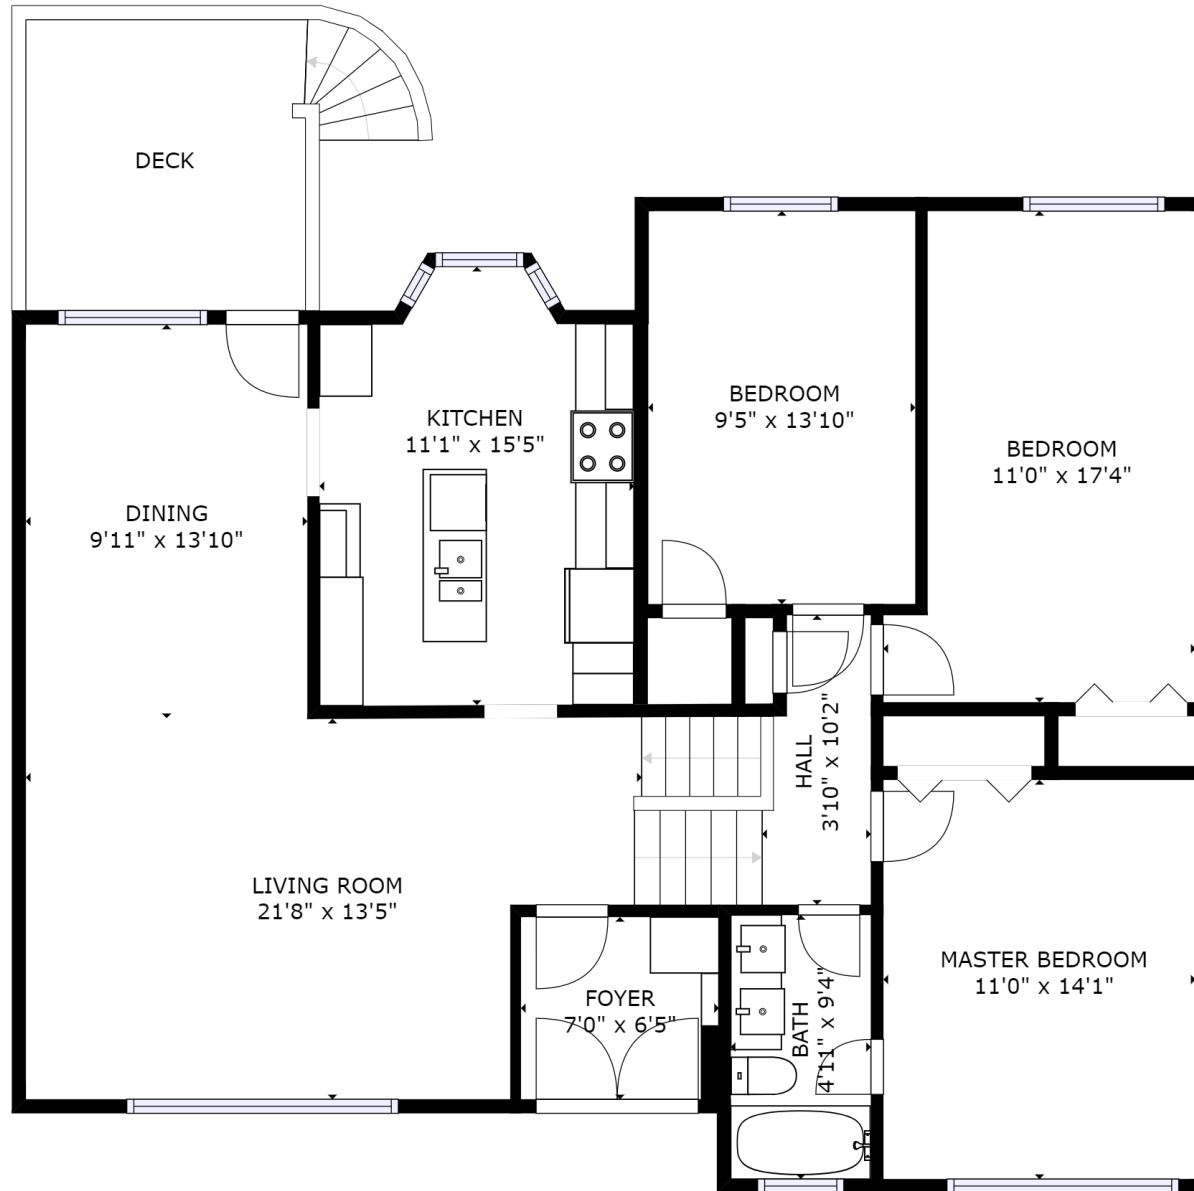

FLOOR 1

GROSS INTERNAL AREA
 FLOOR 1: 1073 sq ft, FLOOR 2: 1256 sq ft
 EXCLUDED AREAS: , GARAGE: 226 sq ft
 TOTAL: 2329 sq ft
 SIZES AND DIMENSIONS ARE APPROXIMATE, ACTUAL MAY VARY.

GROSS INTERNAL AREA
 FLOOR 1: 1073 sq ft, FLOOR 2: 1256 sq ft
 EXCLUDED AREAS: , GARAGE: 226 sq ft
 TOTAL: 2329 sq ft

SIZES AND DIMENSIONS ARE APPROXIMATE, ACTUAL MAY VARY.