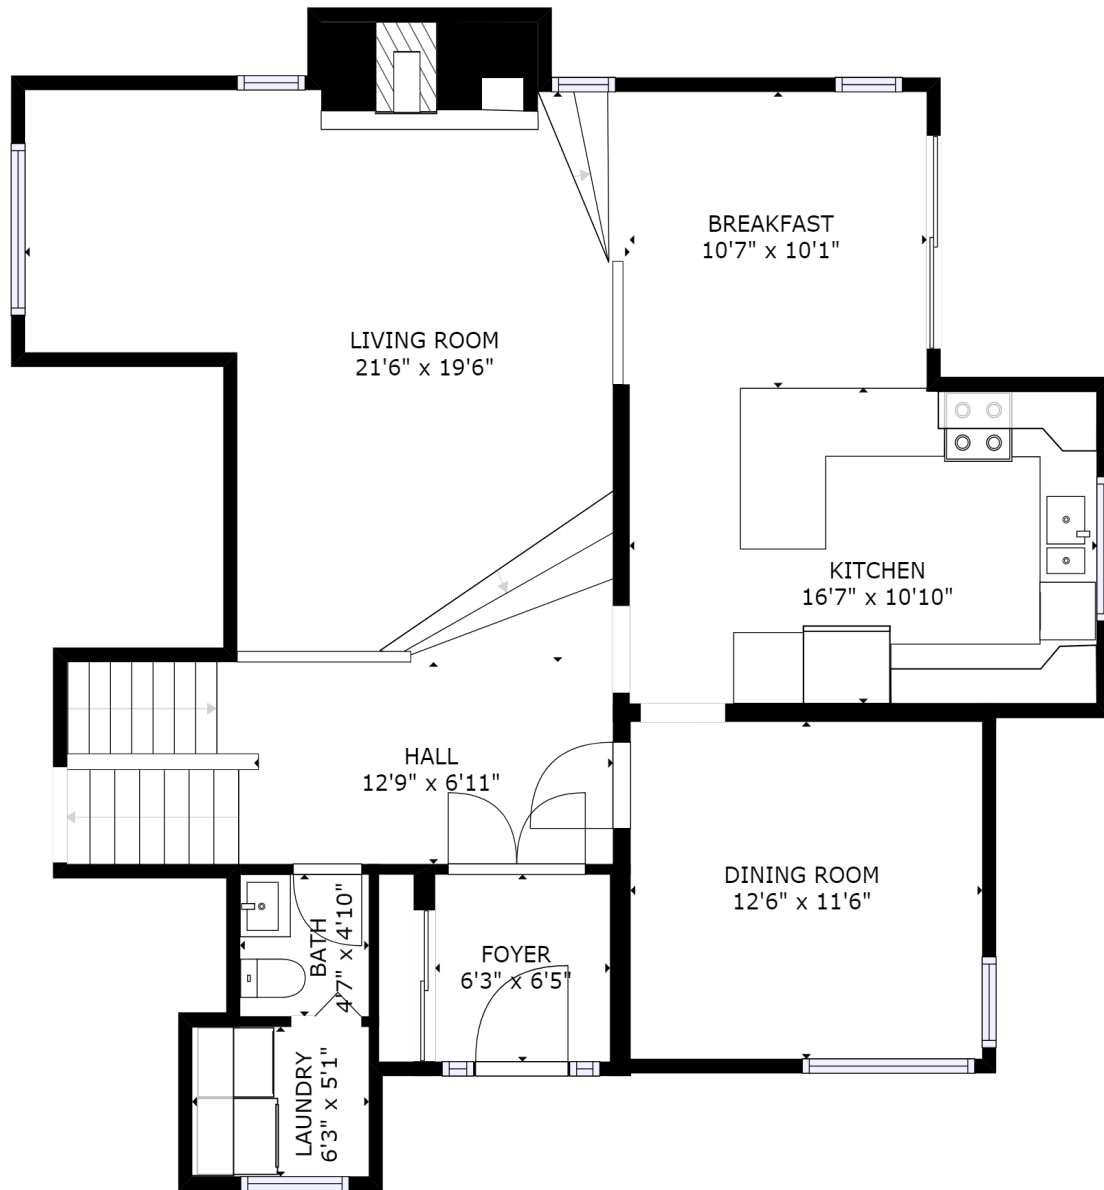

FLOOR 1

GROSS INTERNAL AREA
 FLOOR 1: 975 sq ft, FLOOR 2: 310 sq ft
 FLOOR 3: 1054 sq ft, FLOOR 4: 832 sq ft
 EXCLUDED AREAS: , GARAGE: 372 sq ft
 TOTAL: 3171 sq ft

SIZES AND DIMENSIONS ARE APPROXIMATE, ACTUAL MAY VARY.

kw CONNEXION
 KELLERWILLIAMS.
 Wilson Ramcharan - 514-900-5507
 Courtier Immobilier Résidentiel

FLOOR 2

GROSS INTERNAL AREA
 FLOOR 1: 975 sq ft, FLOOR 2: 310 sq ft
 FLOOR 3: 1054 sq ft, FLOOR 4: 832 sq ft
 EXCLUDED AREAS: , GARAGE: 372 sq ft
 TOTAL: 3171 sq ft

SIZES AND DIMENSIONS ARE APPROXIMATE, ACTUAL MAY VARY.

kw CONNEXION
 KELLERWILLIAMS.

Wilson Ramcharan - 514-900-5507
 Courtier Immobilier Résidentiel

FLOOR 3

GROSS INTERNAL AREA
 FLOOR 1: 975 sq ft, FLOOR 2: 310 sq ft
 FLOOR 3: 1054 sq ft, FLOOR 4: 832 sq ft
 EXCLUDED AREAS: , GARAGE: 372 sq ft
 TOTAL: 3171 sq ft

SIZES AND DIMENSIONS ARE APPROXIMATE, ACTUAL MAY VARY.

kw CONNEXION
 KELLERWILLIAMS.
 Wilson Ramcharan - 514-900-5507
 Courtier Immobilier Résidentiel

FLOOR 4

GROSS INTERNAL AREA
 FLOOR 1: 975 sq ft, FLOOR 2: 310 sq ft
 FLOOR 3: 1054 sq ft, FLOOR 4: 832 sq ft
 EXCLUDED AREAS: , GARAGE: 372 sq ft
 TOTAL: 3171 sq ft