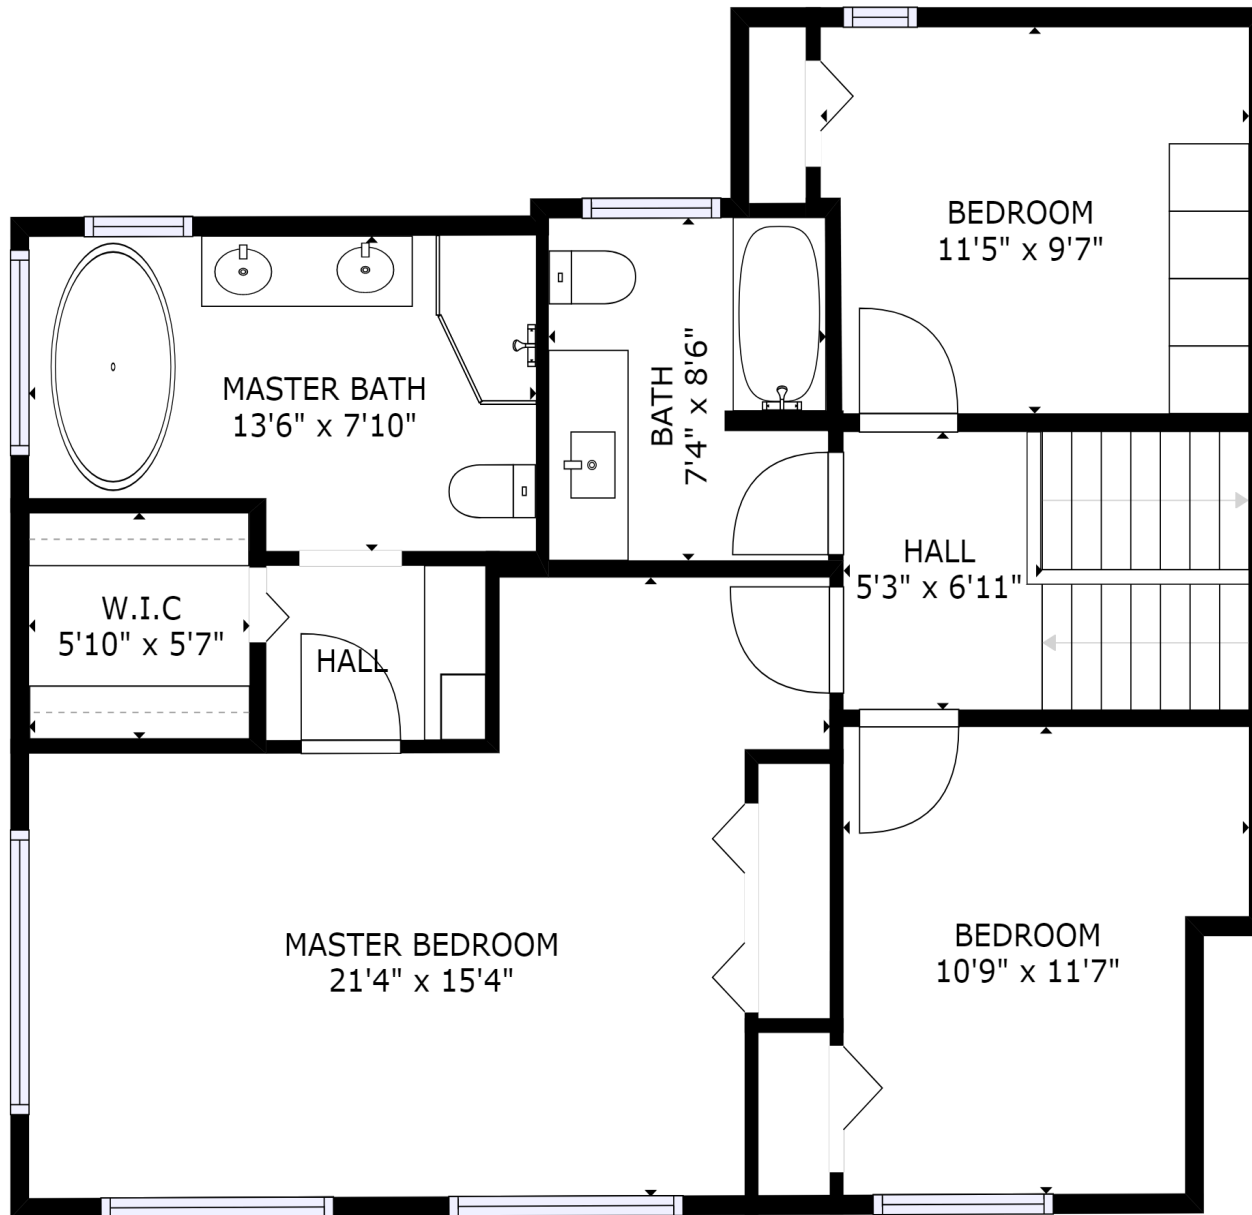

FLOOR 1

GROSS INTERNAL AREA
 FLOOR 1: 975 sq ft, FLOOR 2: 310 sq ft
 FLOOR 3: 1054 sq ft, FLOOR 4: 832 sq ft
 EXCLUDED AREAS: , GARAGE: 372 sq ft
 TOTAL: 3171 sq ft

SIZES AND DIMENSIONS ARE APPROXIMATE, ACTUAL MAY VARY.

kw CONNEXION
 KELLERWILLIAMS.
 Wilson Ramcharan - 514-900-5507
 Courtier Immobilier Résidentiel

FLOOR 2

GROSS INTERNAL AREA
 FLOOR 1: 975 sq ft, FLOOR 2: 310 sq ft
 FLOOR 3: 1054 sq ft, FLOOR 4: 832 sq ft
 EXCLUDED AREAS: , GARAGE: 372 sq ft
 TOTAL: 3171 sq ft

SIZES AND DIMENSIONS ARE APPROXIMATE, ACTUAL MAY VARY.

kw CONNEXION
 KELLERWILLIAMS.

Wilson Ramcharan - 514-900-5507
 Courtier Immobilier Résidentiel

FLOOR 3

GROSS INTERNAL AREA
 FLOOR 1: 975 sq ft, FLOOR 2: 310 sq ft
 FLOOR 3: 1054 sq ft, FLOOR 4: 832 sq ft
 EXCLUDED AREAS: , GARAGE: 372 sq ft
 TOTAL: 3171 sq ft

SIZES AND DIMENSIONS ARE APPROXIMATE, ACTUAL MAY VARY.

kw CONNEXION
 KELLERWILLIAMS.
 Wilson Ramcharan - 514-900-5507
 Courtier Immobilier Résidentiel

FLOOR 4

GROSS INTERNAL AREA
 FLOOR 1: 975 sq ft, FLOOR 2: 310 sq ft
 FLOOR 3: 1054 sq ft, FLOOR 4: 832 sq ft
 EXCLUDED AREAS: , GARAGE: 372 sq ft
 TOTAL: 3171 sq ft