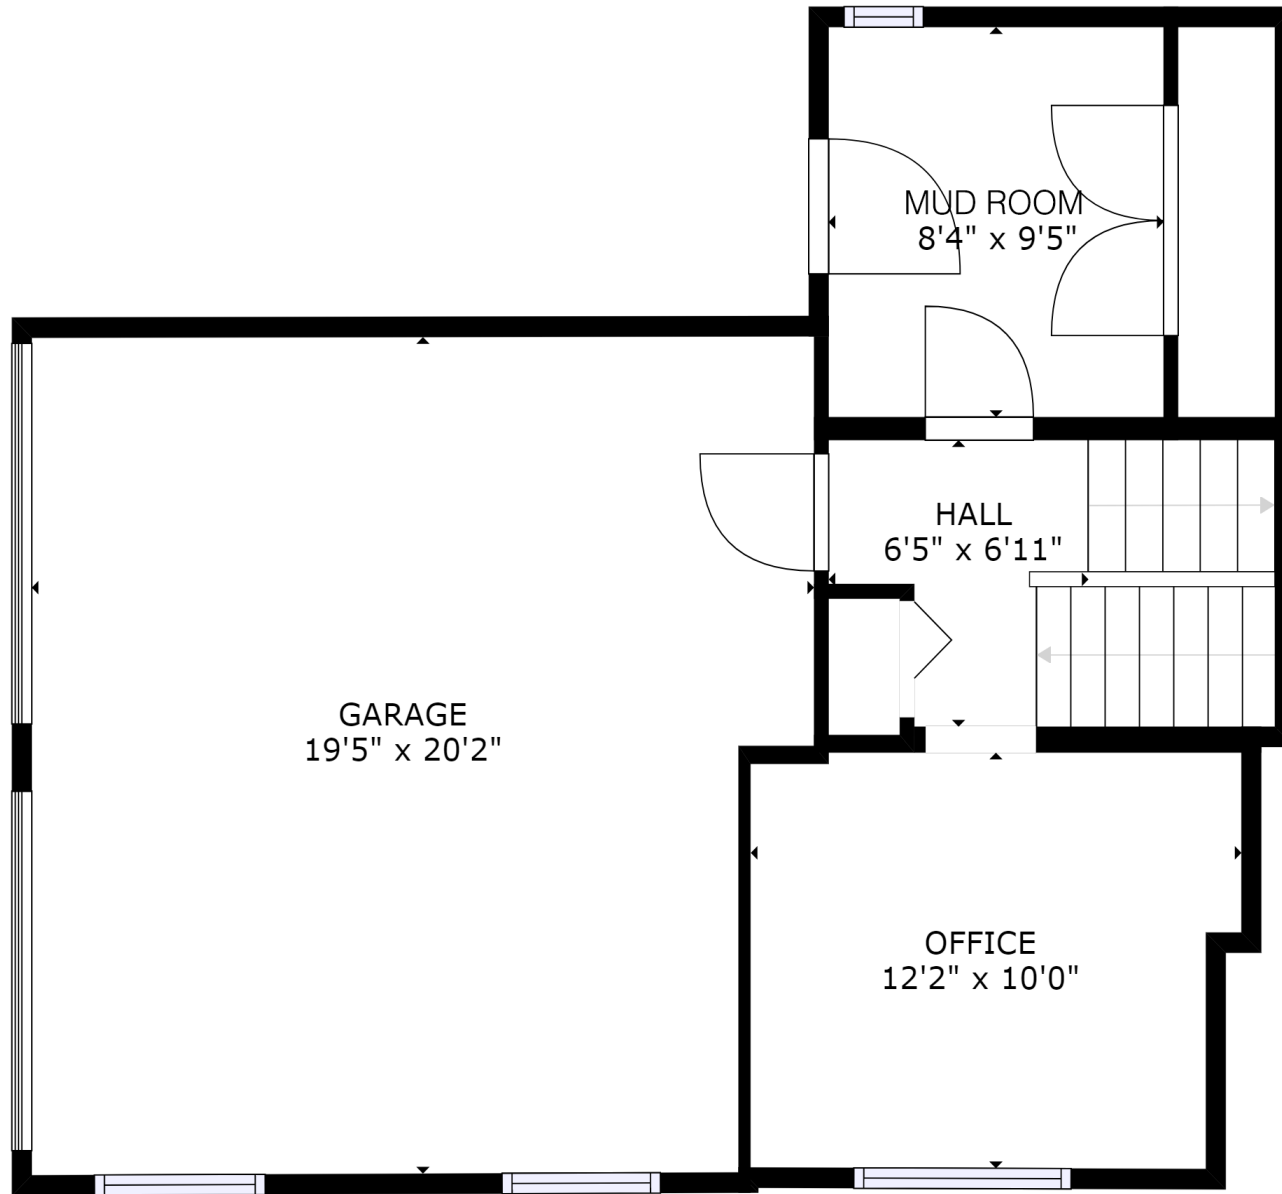

FLOOR 1

GROSS INTERNAL AREA
 FLOOR 1: 975 sq ft, FLOOR 2: 310 sq ft
 FLOOR 3: 1054 sq ft, FLOOR 4: 832 sq ft
 EXCLUDED AREAS: , GARAGE: 372 sq ft
 TOTAL: 3171 sq ft

SIZES AND DIMENSIONS ARE APPROXIMATE, ACTUAL MAY VARY.

kw CONNEXION
 KELLERWILLIAMS.
 Wilson Ramcharan - 514-900-5507
 Courtier Immobilier Résidentiel

FLOOR 2

GROSS INTERNAL AREA
 FLOOR 1: 975 sq ft, FLOOR 2: 310 sq ft
 FLOOR 3: 1054 sq ft, FLOOR 4: 832 sq ft
 EXCLUDED AREAS: , GARAGE: 372 sq ft
 TOTAL: 3171 sq ft

SIZES AND DIMENSIONS ARE APPROXIMATE, ACTUAL MAY VARY.

kw CONNEXION
 KELLERWILLIAMS.

Wilson Ramcharan - 514-900-5507
 Courtier Immobilier Résidentiel

FLOOR 3

GROSS INTERNAL AREA
 FLOOR 1: 975 sq ft, FLOOR 2: 310 sq ft
 FLOOR 3: 1054 sq ft, FLOOR 4: 832 sq ft
 EXCLUDED AREAS: , GARAGE: 372 sq ft
 TOTAL: 3171 sq ft

SIZES AND DIMENSIONS ARE APPROXIMATE, ACTUAL MAY VARY.

kw CONNEXION
 KELLERWILLIAMS.
 Wilson Ramcharan - 514-900-5507
 Courtier Immobilier Résidentiel

FLOOR 4

GROSS INTERNAL AREA
 FLOOR 1: 975 sq ft, FLOOR 2: 310 sq ft
 FLOOR 3: 1054 sq ft, FLOOR 4: 832 sq ft
 EXCLUDED AREAS: , GARAGE: 372 sq ft
 TOTAL: 3171 sq ft