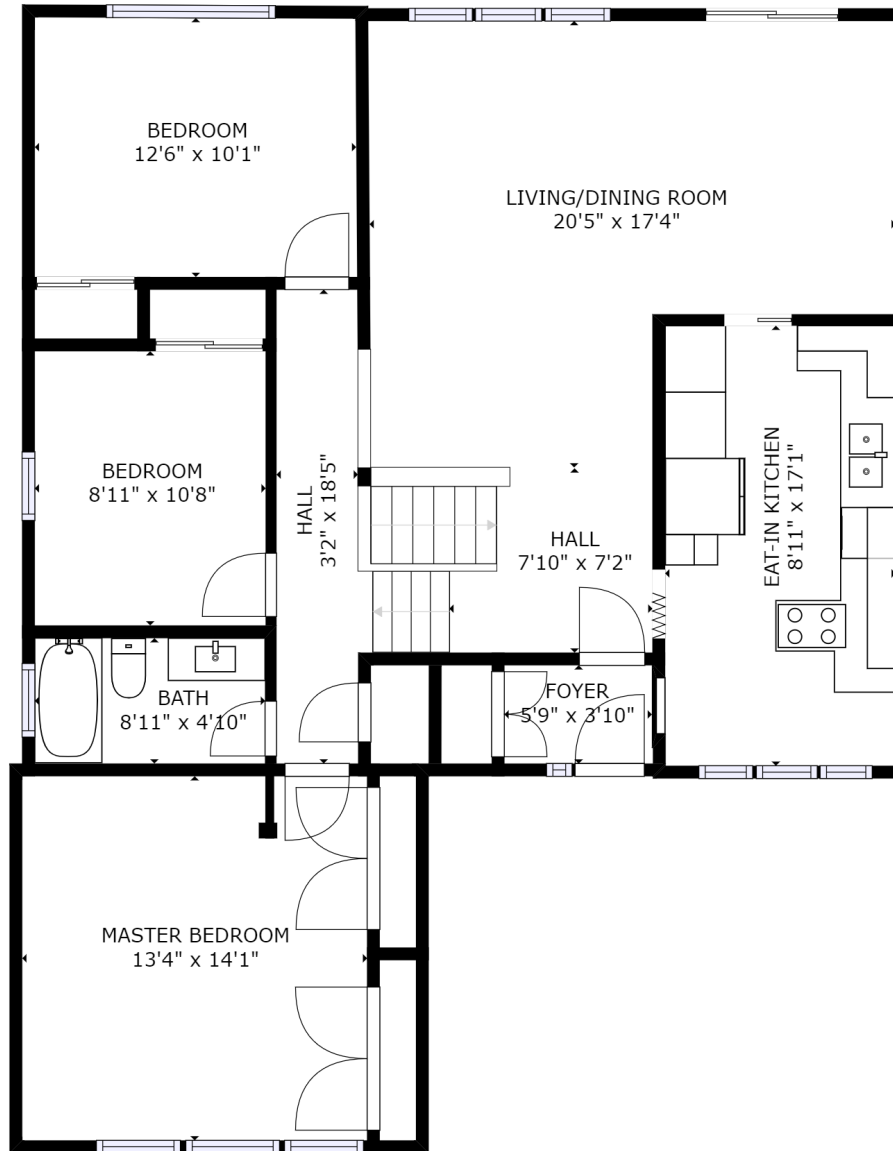

GROSS INTERNAL AREA  
 FLOOR 1: 824 sq ft, FLOOR 2: 1186 sq ft  
 EXCLUDED AREAS: , GARAGE: 317 sq ft  
 TOTAL: 2010 sq ft

SIZES AND DIMENSIONS ARE APPROXIMATE, ACTUAL MAY VARY.

FLOOR 1

GROSS INTERNAL AREA

FLOOR 1: 824 sq ft, FLOOR 2: 1186 sq ft

EXCLUDED AREAS: , GARAGE: 317 sq ft

TOTAL: 2010 sq ft

SIZES AND DIMENSIONS ARE APPROXIMATE, ACTUAL MAY VARY.

FLOOR 2