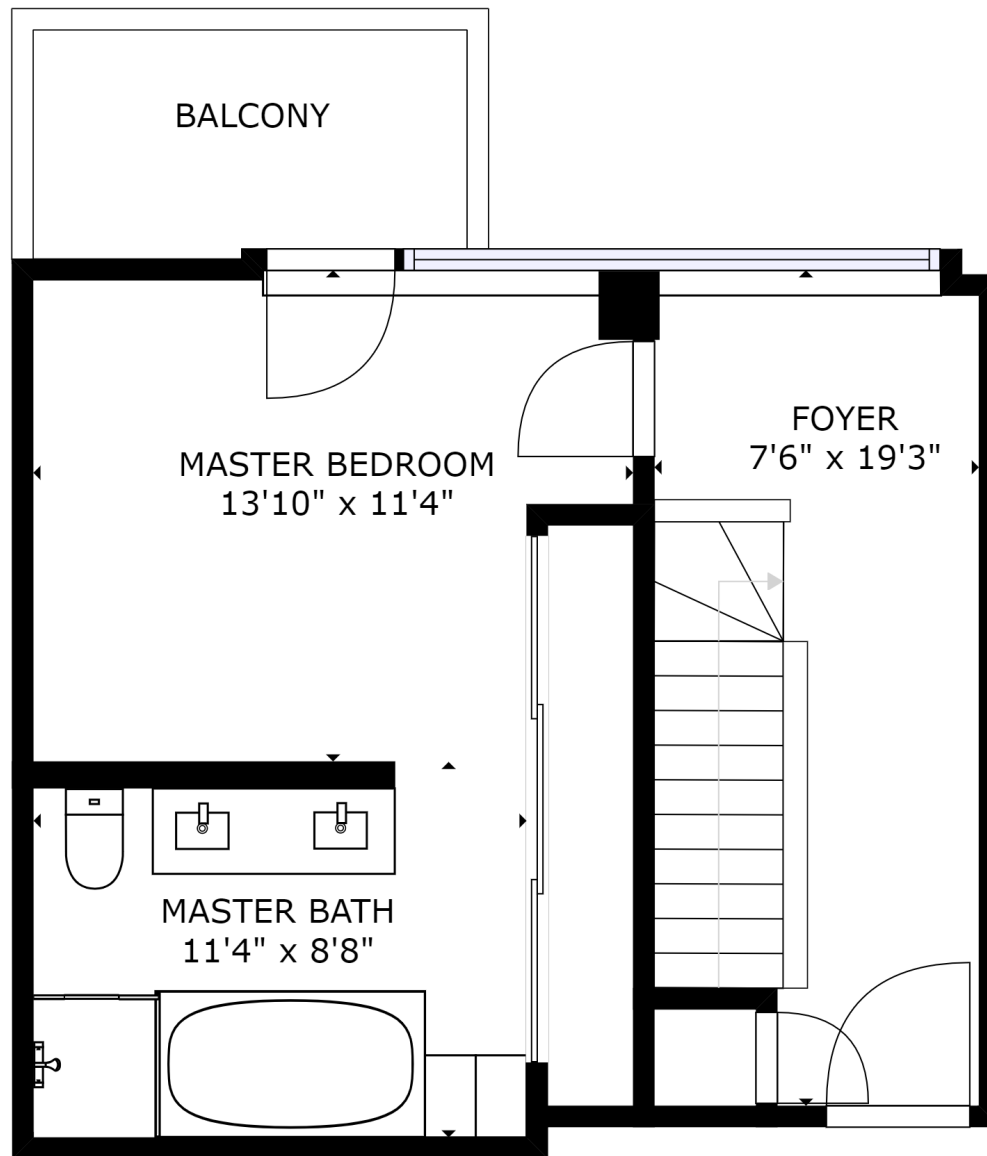

GROSS INTERNAL AREA
 FLOOR 1: 942 sq ft, FLOOR 2: 426 sq ft
 TOTAL: 1368 sq ft

SIZES AND DIMENSIONS ARE APPROXIMATE, ACTUAL MAY VARY.

FLOOR 1

FLOOR 2

GROSS INTERNAL AREA
 FLOOR 1: 942 sq ft, FLOOR 2: 426 sq ft
 TOTAL: 1368 sq ft
 SIZES AND DIMENSIONS ARE APPROXIMATE, ACTUAL MAY VARY.