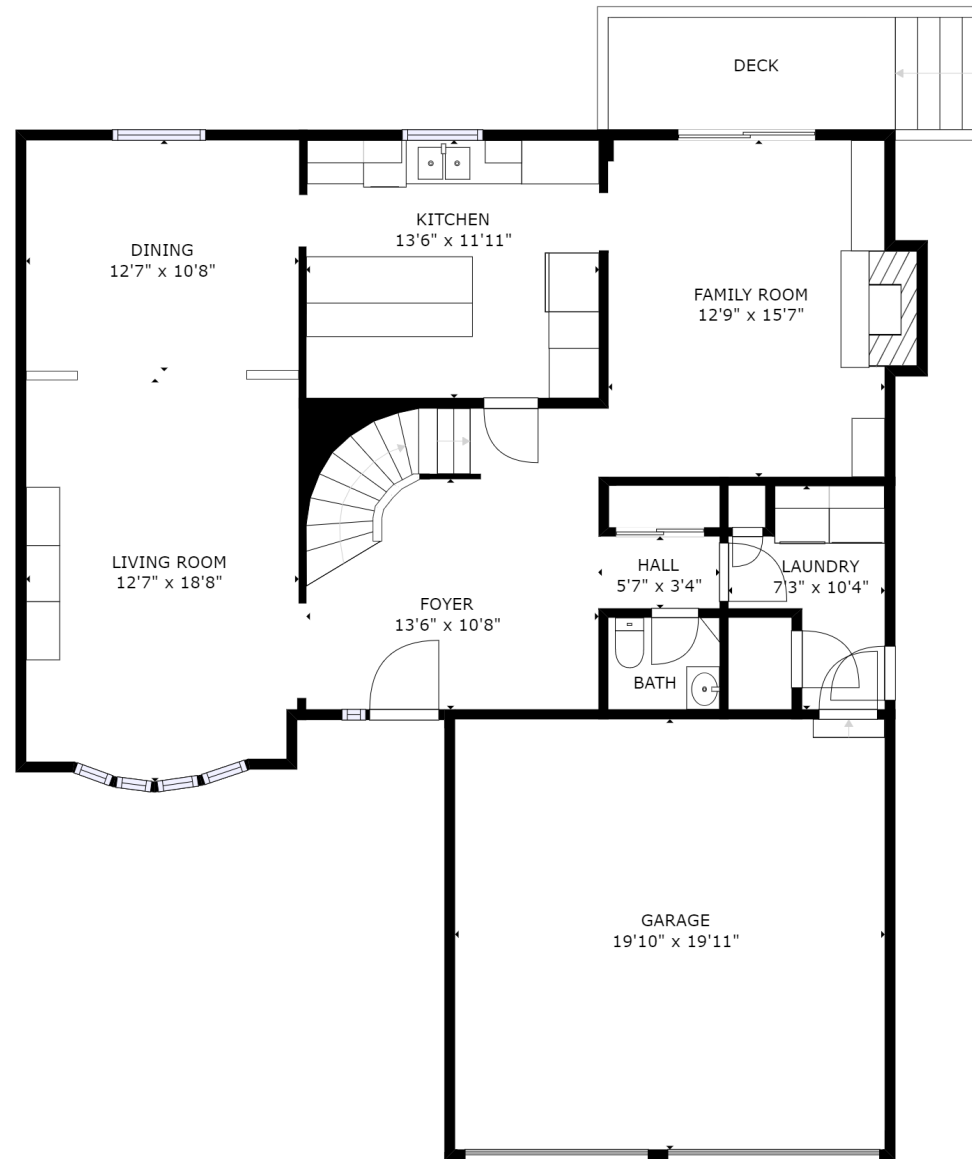

GROSS INTERNAL AREA
 FLOOR 1: 1013 sq ft, FLOOR 2: 1086 sq ft
 FLOOR 3: 1163 sq ft, EXCLUDED AREAS:
 GARAGE: 395 sq ft
 TOTAL: 3262 sq ft

SIZES AND DIMENSIONS ARE APPROXIMATE, ACTUAL MAY VARY.

GROSS INTERNAL AREA
 FLOOR 1: 1013 sq ft, FLOOR 2: 1086 sq ft
 FLOOR 3: 1163 sq ft, EXCLUDED AREAS:
 GARAGE: 395 sq ft
 TOTAL: 3262 sq ft

SIZES AND DIMENSIONS ARE APPROXIMATE, ACTUAL MAY VARY.

FLOOR 2

kw PRESTIGE
 KELLERWILLIAMS.

GROSS INTERNAL AREA
 FLOOR 1: 1013 sq ft, FLOOR 2: 1086 sq ft
 FLOOR 3: 1163 sq ft, EXCLUDED AREAS:
 GARAGE: 395 sq ft
 TOTAL: 3262 sq ft

SIZES AND DIMENSIONS ARE APPROXIMATE, ACTUAL MAY VARY.