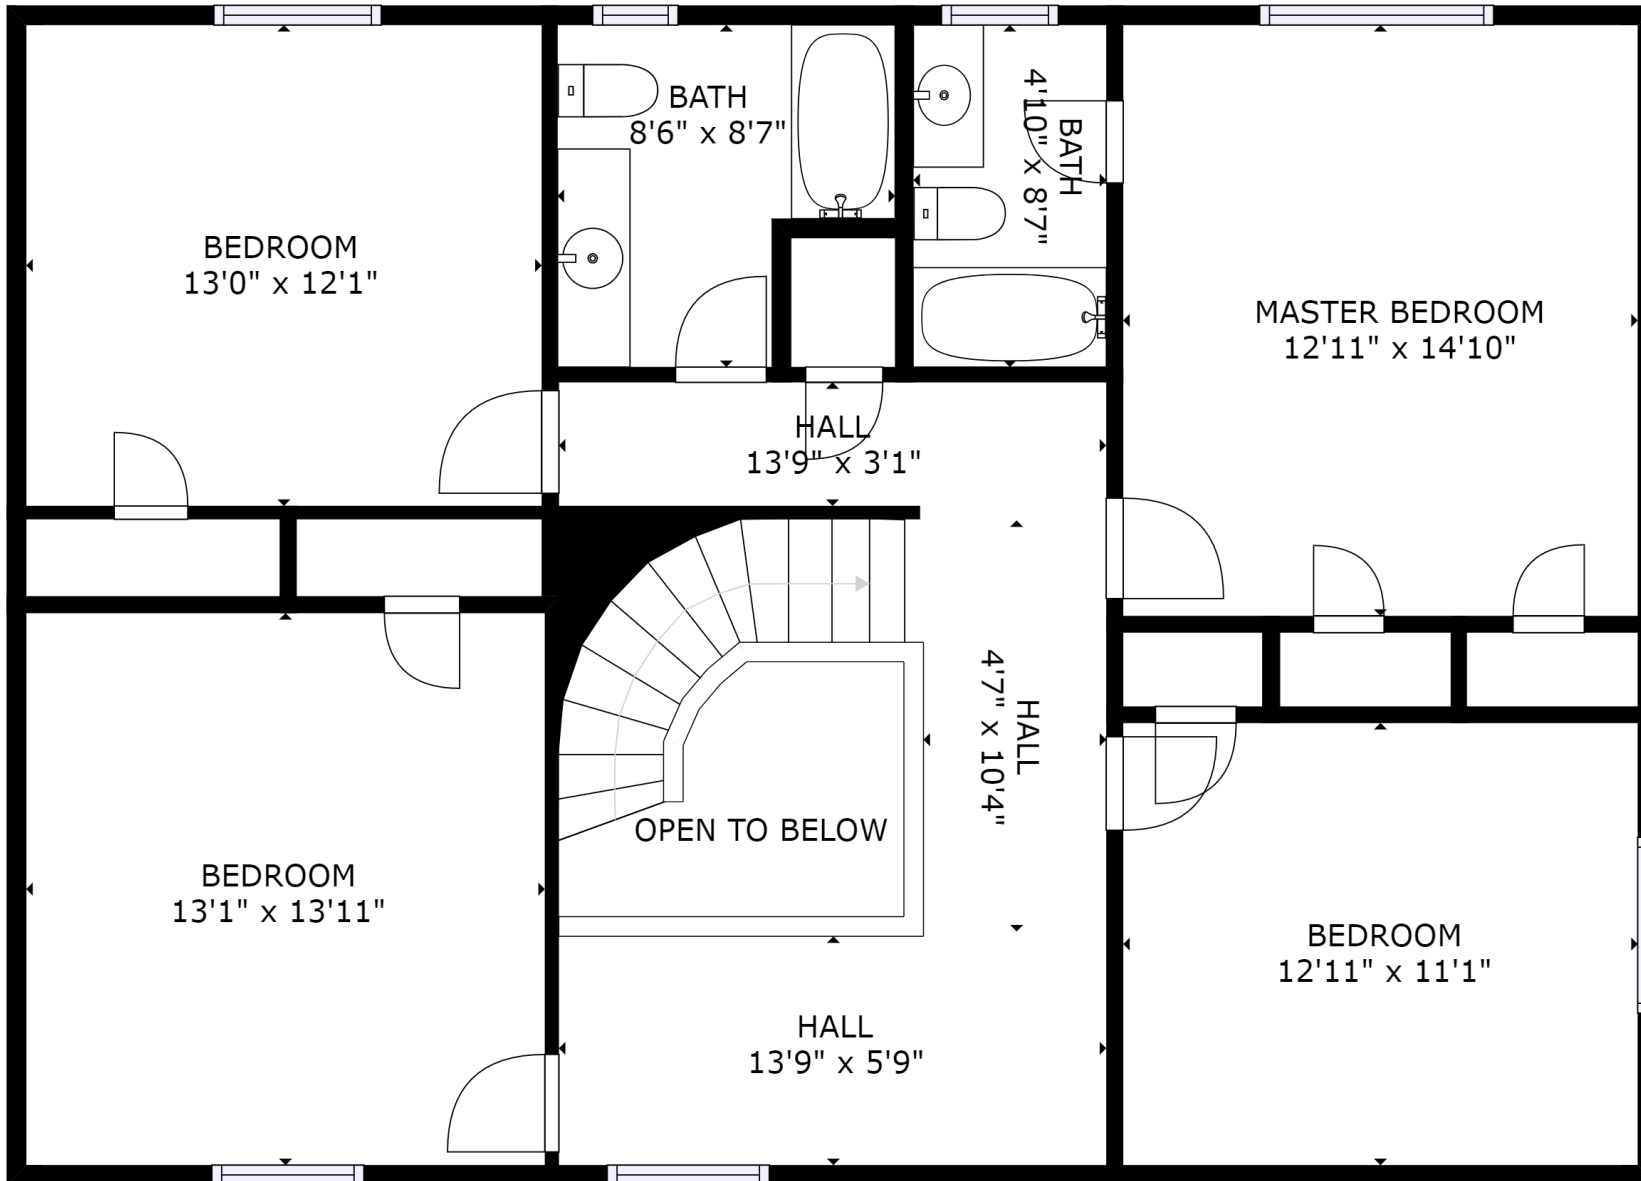

GROSS INTERNAL AREA
 FLOOR 1: 1013 sq ft, FLOOR 2: 1086 sq ft
 FLOOR 3: 1163 sq ft, EXCLUDED AREAS:
 GARAGE: 395 sq ft
 TOTAL: 3262 sq ft

SIZES AND DIMENSIONS ARE APPROXIMATE, ACTUAL MAY VARY.

GROSS INTERNAL AREA
 FLOOR 1: 1013 sq ft, FLOOR 2: 1086 sq ft
 FLOOR 3: 1163 sq ft, EXCLUDED AREAS:
 GARAGE: 395 sq ft
 TOTAL: 3262 sq ft

SIZES AND DIMENSIONS ARE APPROXIMATE, ACTUAL MAY VARY.

FLOOR 2

kw PRESTIGE
 KELLERWILLIAMS.

GROSS INTERNAL AREA
 FLOOR 1: 1013 sq ft, FLOOR 2: 1086 sq ft
 FLOOR 3: 1163 sq ft, EXCLUDED AREAS:
 GARAGE: 395 sq ft
 TOTAL: 3262 sq ft

SIZES AND DIMENSIONS ARE APPROXIMATE, ACTUAL MAY VARY.