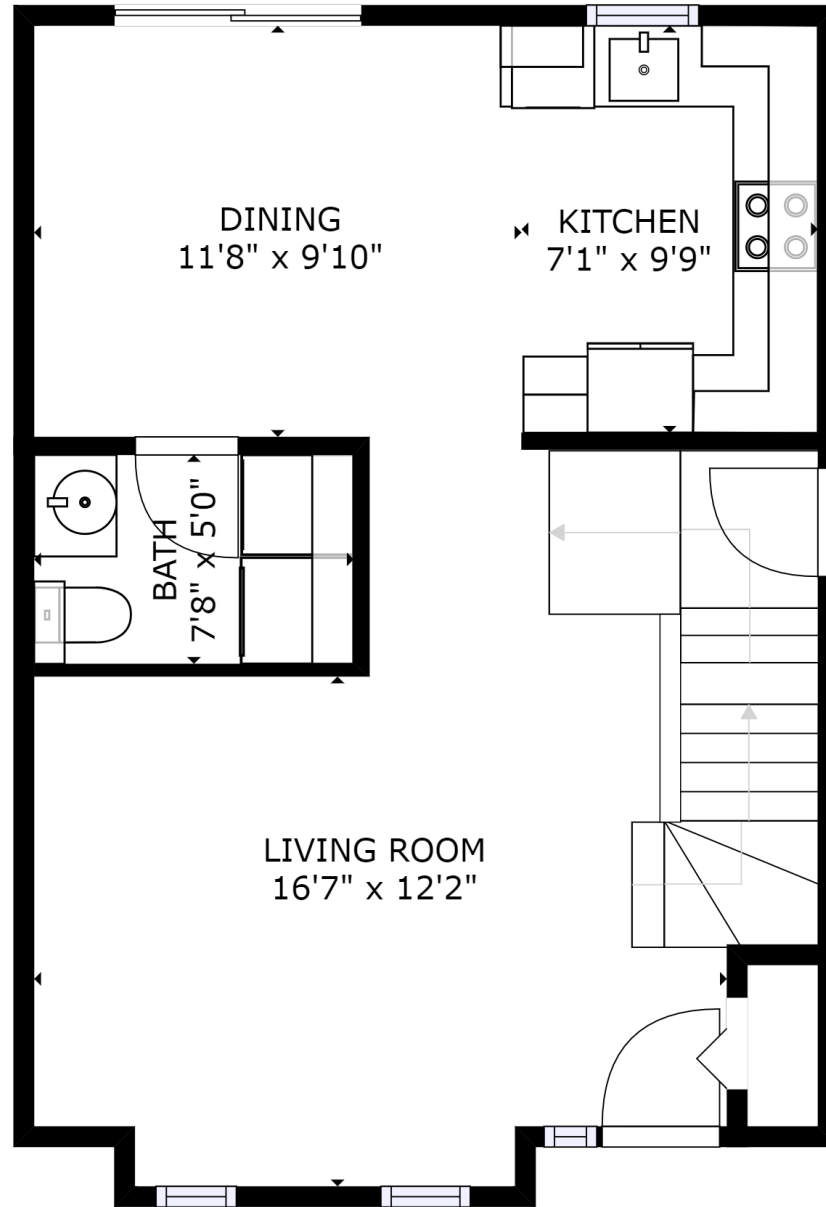

GROSS INTERNAL AREA  
FLOOR 1: 466 sq ft, FLOOR 2: 505 sq ft  
FLOOR 3: 515 sq ft  
TOTAL: 1486 sq ft

SIZES AND DIMENSIONS ARE APPROXIMATE, ACTUAL MAY VARY.

FLOOR 1

**kw** PRESTIGE  
KELLERWILLIAMS.

GROSS INTERNAL AREA  
FLOOR 1: 466 sq ft, FLOOR 2: 505 sq ft  
FLOOR 3: 515 sq ft  
TOTAL: 1486 sq ft

SIZES AND DIMENSIONS ARE APPROXIMATE, ACTUAL MAY VARY.

GROSS INTERNAL AREA  
 FLOOR 1: 466 sq ft, FLOOR 2: 505 sq ft  
 FLOOR 3: 515 sq ft  
 TOTAL: 1486 sq ft

SIZES AND DIMENSIONS ARE APPROXIMATE, ACTUAL MAY VARY.