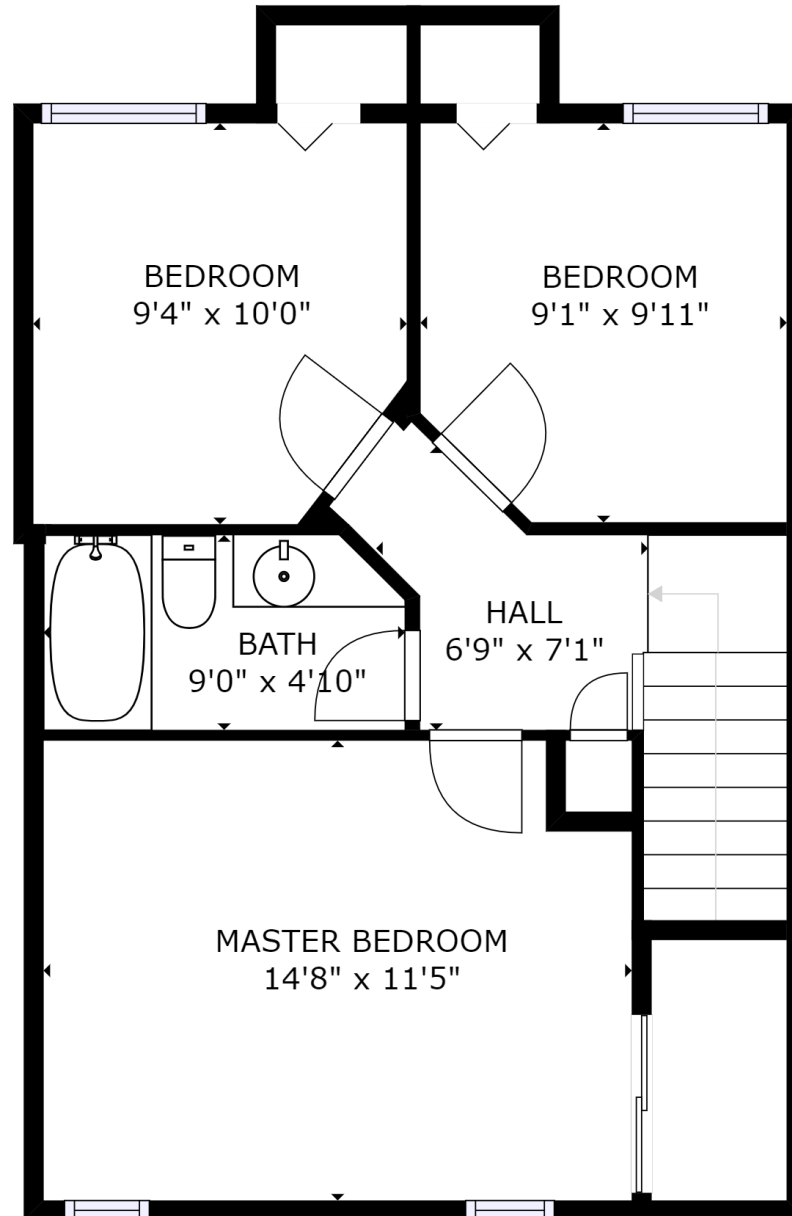

GROSS INTERNAL AREA  
FLOOR 1: 466 sq ft, FLOOR 2: 505 sq ft  
FLOOR 3: 515 sq ft  
TOTAL: 1486 sq ft

SIZES AND DIMENSIONS ARE APPROXIMATE, ACTUAL MAY VARY.

FLOOR 1

**kw** PRESTIGE  
KELLERWILLIAMS.

GROSS INTERNAL AREA  
FLOOR 1: 466 sq ft, FLOOR 2: 505 sq ft  
FLOOR 3: 515 sq ft  
TOTAL: 1486 sq ft

SIZES AND DIMENSIONS ARE APPROXIMATE, ACTUAL MAY VARY.

GROSS INTERNAL AREA  
 FLOOR 1: 466 sq ft, FLOOR 2: 505 sq ft  
 FLOOR 3: 515 sq ft  
 TOTAL: 1486 sq ft

SIZES AND DIMENSIONS ARE APPROXIMATE, ACTUAL MAY VARY.