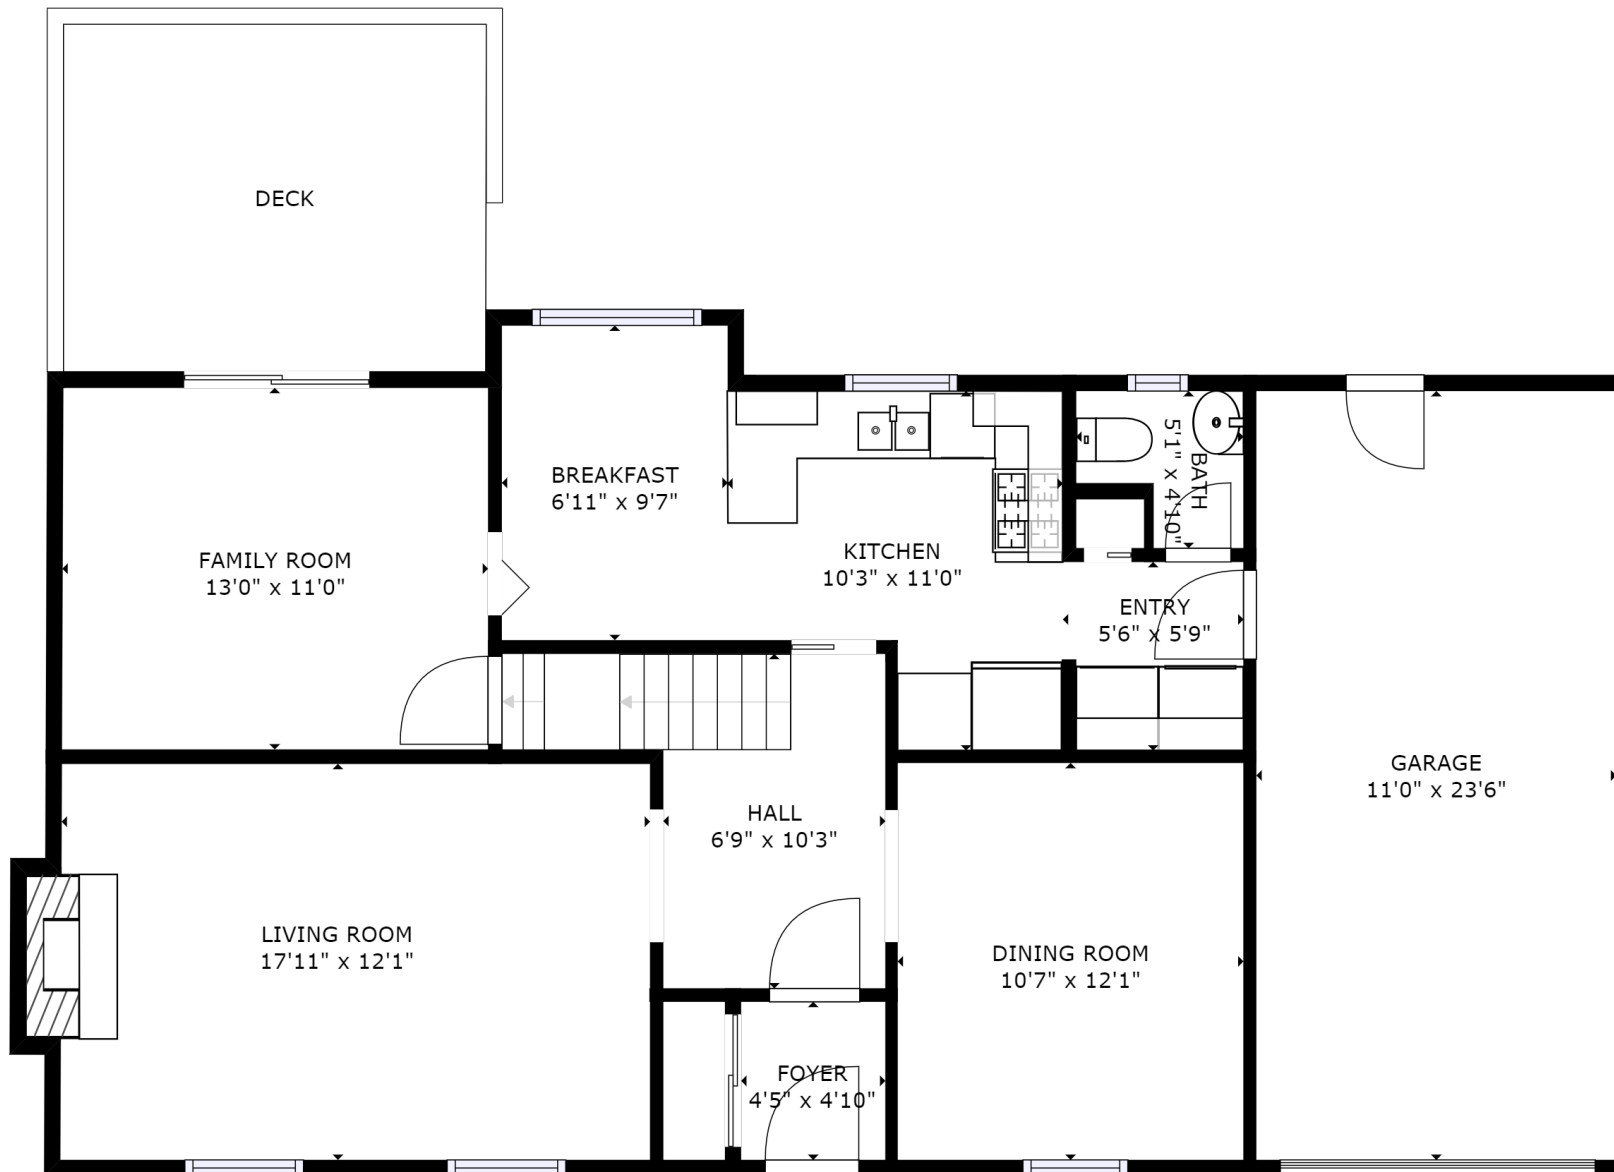

GROSS INTERNAL AREA
 FLOOR 1: 808 sq ft, FLOOR 2: 866 sq ft
 FLOOR 3: 887 sq ft, EXCLUDED AREAS:
 GARAGE: 258 sq ft
 TOTAL: 2561 sq ft

SIZES AND DIMENSIONS ARE APPROXIMATE, ACTUAL MAY VARY.

GROSS INTERNAL AREA
 FLOOR 1: 808 sq ft, FLOOR 2: 866 sq ft
 FLOOR 3: 887 sq ft, EXCLUDED AREAS:
 GARAGE: 258 sq ft
 TOTAL: 2561 sq ft

SIZES AND DIMENSIONS ARE APPROXIMATE, ACTUAL MAY VARY.

GROSS INTERNAL AREA
 FLOOR 1: 808 sq ft, FLOOR 2: 866 sq ft
 FLOOR 3: 887 sq ft, EXCLUDED AREAS:
 GARAGE: 258 sq ft
 TOTAL: 2561 sq ft

SIZES AND DIMENSIONS ARE APPROXIMATE, ACTUAL MAY VARY.