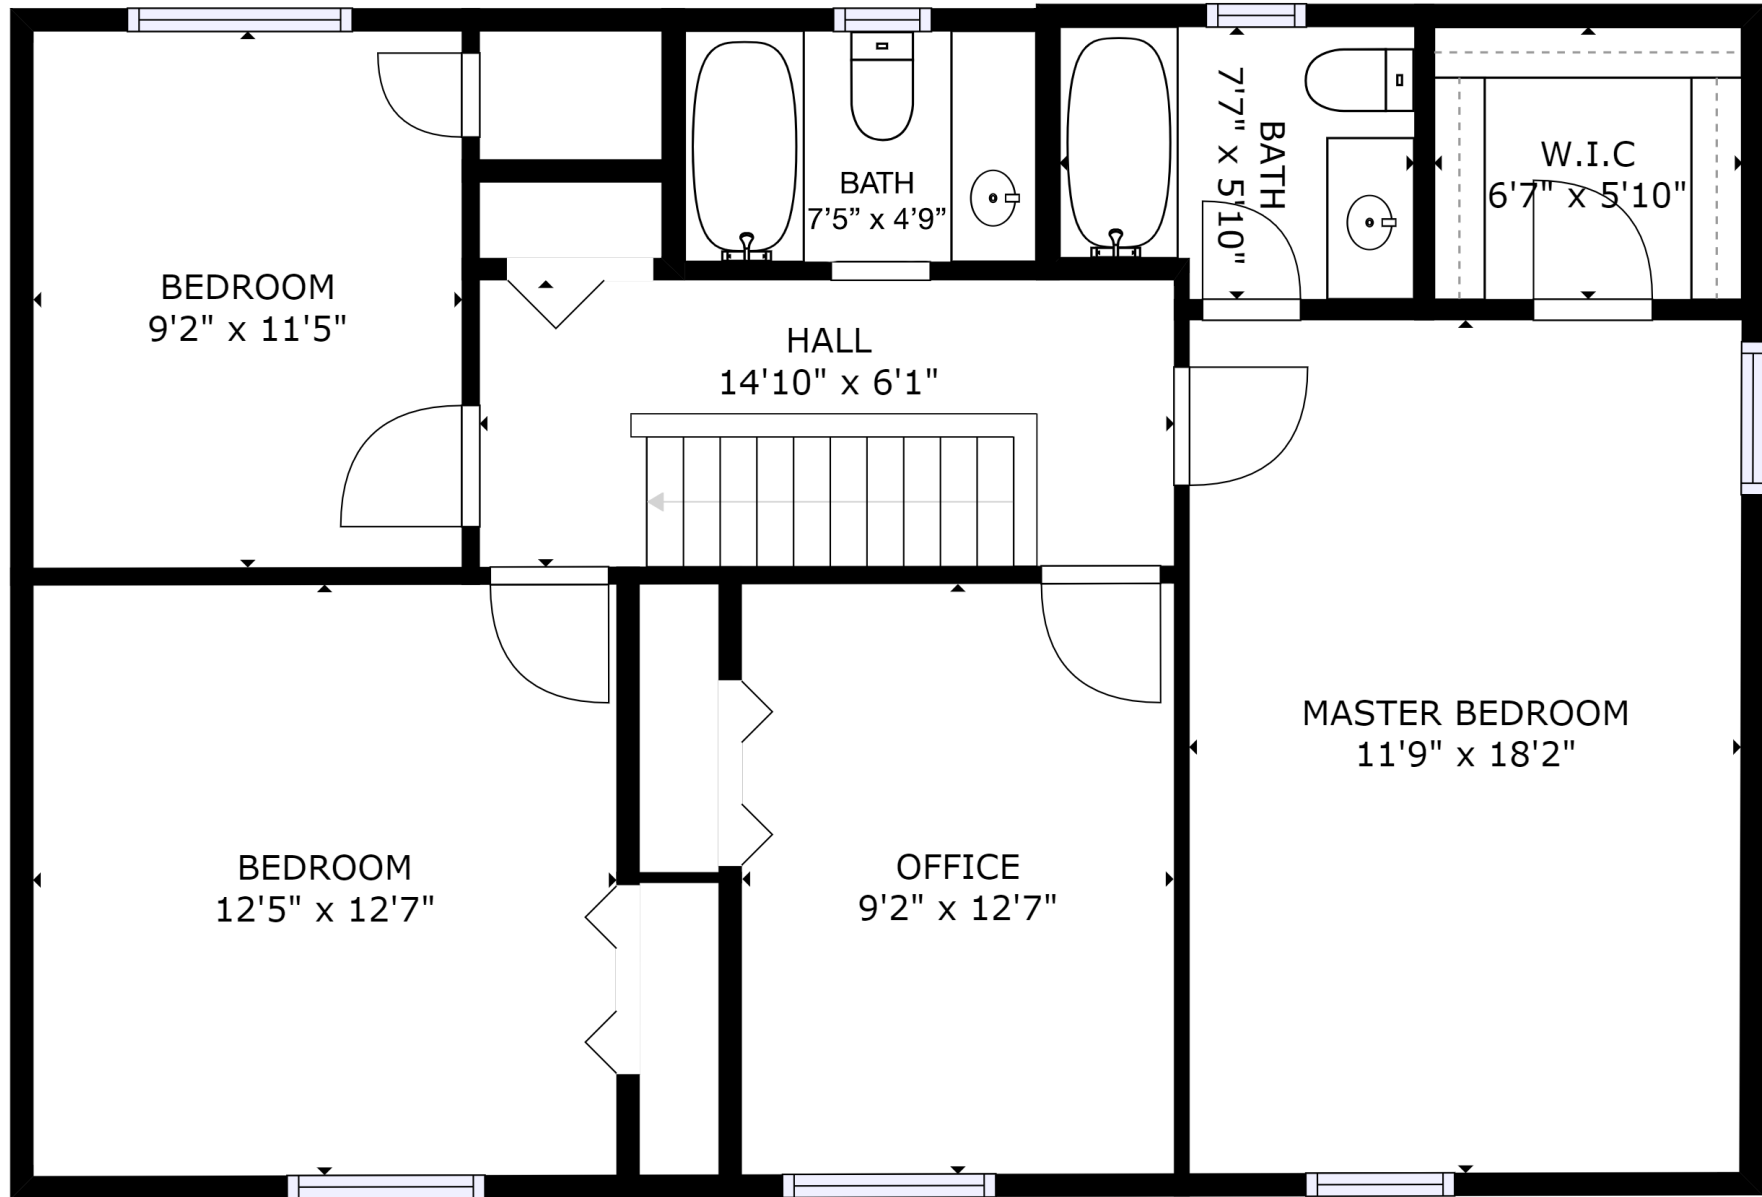

GROSS INTERNAL AREA
 FLOOR 1: 808 sq ft, FLOOR 2: 866 sq ft
 FLOOR 3: 887 sq ft, EXCLUDED AREAS:
 GARAGE: 258 sq ft
 TOTAL: 2561 sq ft

SIZES AND DIMENSIONS ARE APPROXIMATE, ACTUAL MAY VARY.

GROSS INTERNAL AREA
 FLOOR 1: 808 sq ft, FLOOR 2: 866 sq ft
 FLOOR 3: 887 sq ft, EXCLUDED AREAS:
 GARAGE: 258 sq ft
 TOTAL: 2561 sq ft

SIZES AND DIMENSIONS ARE APPROXIMATE, ACTUAL MAY VARY.

GROSS INTERNAL AREA
 FLOOR 1: 808 sq ft, FLOOR 2: 866 sq ft
 FLOOR 3: 887 sq ft, EXCLUDED AREAS:
 GARAGE: 258 sq ft
 TOTAL: 2561 sq ft

SIZES AND DIMENSIONS ARE APPROXIMATE, ACTUAL MAY VARY.