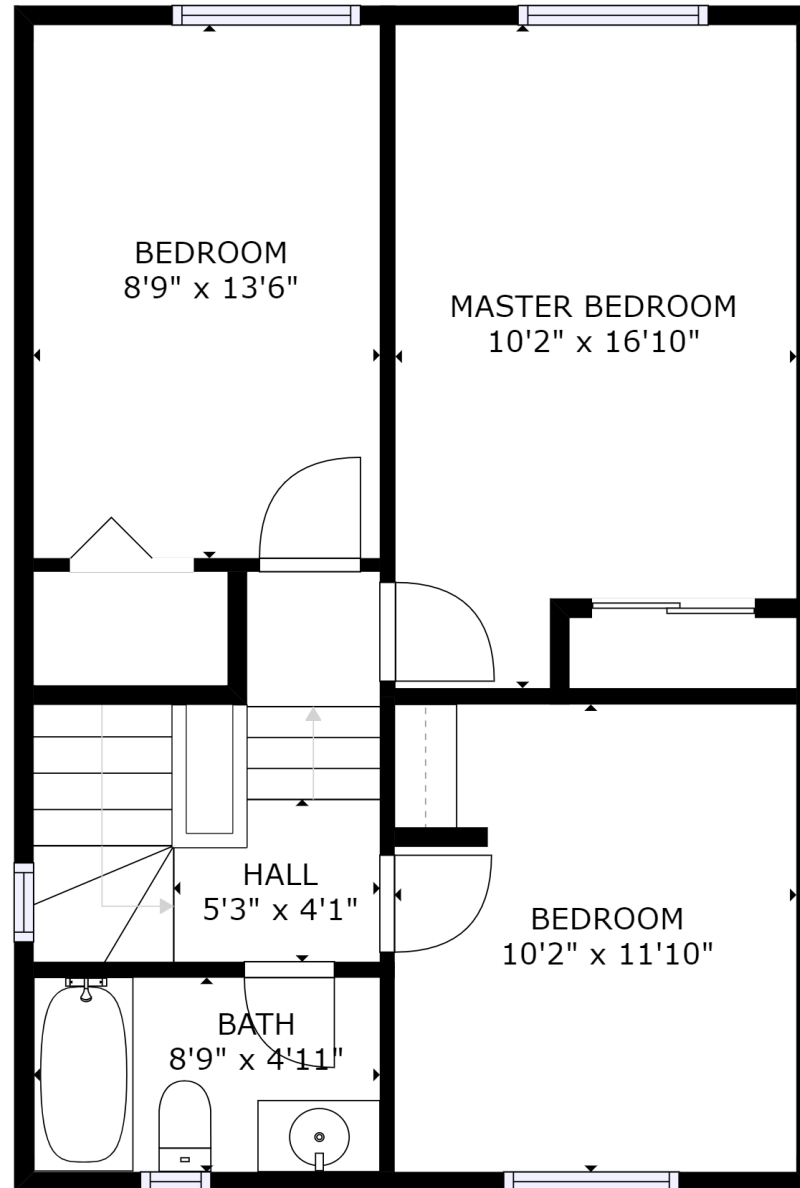

GROSS INTERNAL AREA
 FLOOR 1: 523 sq ft, FLOOR 2: 498 sq ft
 FLOOR 3: 563 sq ft, EXCLUDED AREAS:
 GARAGE: 224 sq ft
 TOTAL: 1585 sq ft

SIZES AND DIMENSIONS ARE APPROXIMATE, ACTUAL MAY VARY.

FLOOR 1

kw CONNEXION
 KELLERWILLIAMS.
 Wilson Ramcharan - 514-900-5507
 Courtier Immobilier Résidentiel

GROSS INTERNAL AREA
 FLOOR 1: 523 sq ft, FLOOR 2: 498 sq ft
 FLOOR 3: 563 sq ft, EXCLUDED AREAS:
 GARAGE: 224 sq ft
 TOTAL: 1585 sq ft

SIZES AND DIMENSIONS ARE APPROXIMATE, ACTUAL MAY VARY.

FLOOR 2

kw CONNEXION
 KELLERWILLIAMS.
 Wilson Ramcharan - 514-900-5507
 Courtier Immobilier Résidentiel

GROSS INTERNAL AREA
 FLOOR 1: 523 sq ft, FLOOR 2: 498 sq ft
 FLOOR 3: 563 sq ft, EXCLUDED AREAS:
 GARAGE: 224 sq ft
 TOTAL: 1585 sq ft

SIZES AND DIMENSIONS ARE APPROXIMATE, ACTUAL MAY VARY.

kw CONNEXION
 KELLERWILLIAMS.