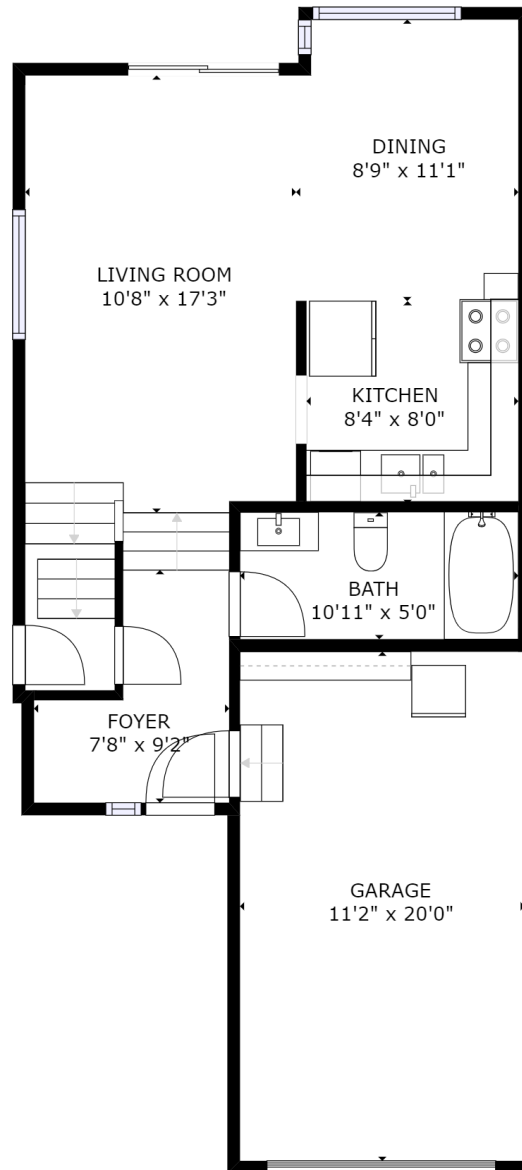

GROSS INTERNAL AREA
 FLOOR 1: 523 sq ft, FLOOR 2: 498 sq ft
 FLOOR 3: 563 sq ft, EXCLUDED AREAS:
 GARAGE: 224 sq ft
 TOTAL: 1585 sq ft

SIZES AND DIMENSIONS ARE APPROXIMATE, ACTUAL MAY VARY.

FLOOR 1

kw CONNEXION
 KELLERWILLIAMS.
 Wilson Ramcharan - 514-900-5507
 Courtier Immobilier Résidentiel

GROSS INTERNAL AREA
 FLOOR 1: 523 sq ft, FLOOR 2: 498 sq ft
 FLOOR 3: 563 sq ft, EXCLUDED AREAS:
 GARAGE: 224 sq ft
 TOTAL: 1585 sq ft

SIZES AND DIMENSIONS ARE APPROXIMATE, ACTUAL MAY VARY.

FLOOR 2

kw CONNEXION
 KELLERWILLIAMS.
 Wilson Ramcharan - 514-900-5507
 Courtier Immobilier Résidentiel

GROSS INTERNAL AREA
 FLOOR 1: 523 sq ft, FLOOR 2: 498 sq ft
 FLOOR 3: 563 sq ft, EXCLUDED AREAS:
 GARAGE: 224 sq ft
 TOTAL: 1585 sq ft

SIZES AND DIMENSIONS ARE APPROXIMATE, ACTUAL MAY VARY.

kw CONNEXION
 KELLERWILLIAMS.