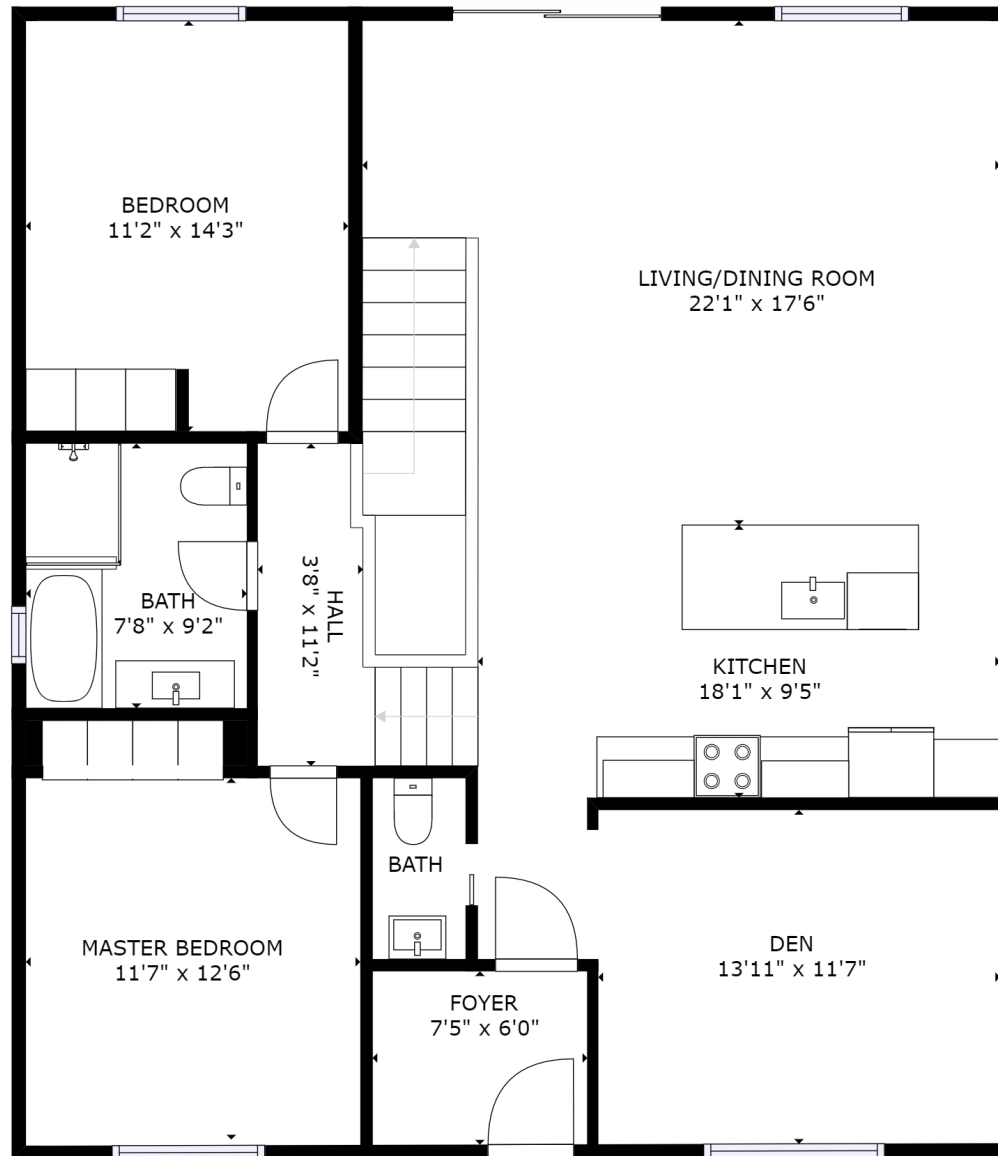

GROSS INTERNAL AREA  
 FLOOR 1: 668 sq ft, FLOOR 2: 1310 sq ft  
 EXCLUDED AREAS: , GARAGE: 226 sq ft  
 TOTAL: 1979 sq ft

SIZES AND DIMENSIONS ARE APPROXIMATE, ACTUAL MAY VARY.

FLOOR 1

GROSS INTERNAL AREA  
 FLOOR 1: 668 sq ft, FLOOR 2: 1310 sq ft  
 EXCLUDED AREAS: , GARAGE: 226 sq ft  
 TOTAL: 1979 sq ft

SIZES AND DIMENSIONS ARE APPROXIMATE, ACTUAL MAY VARY.

FLOOR 2