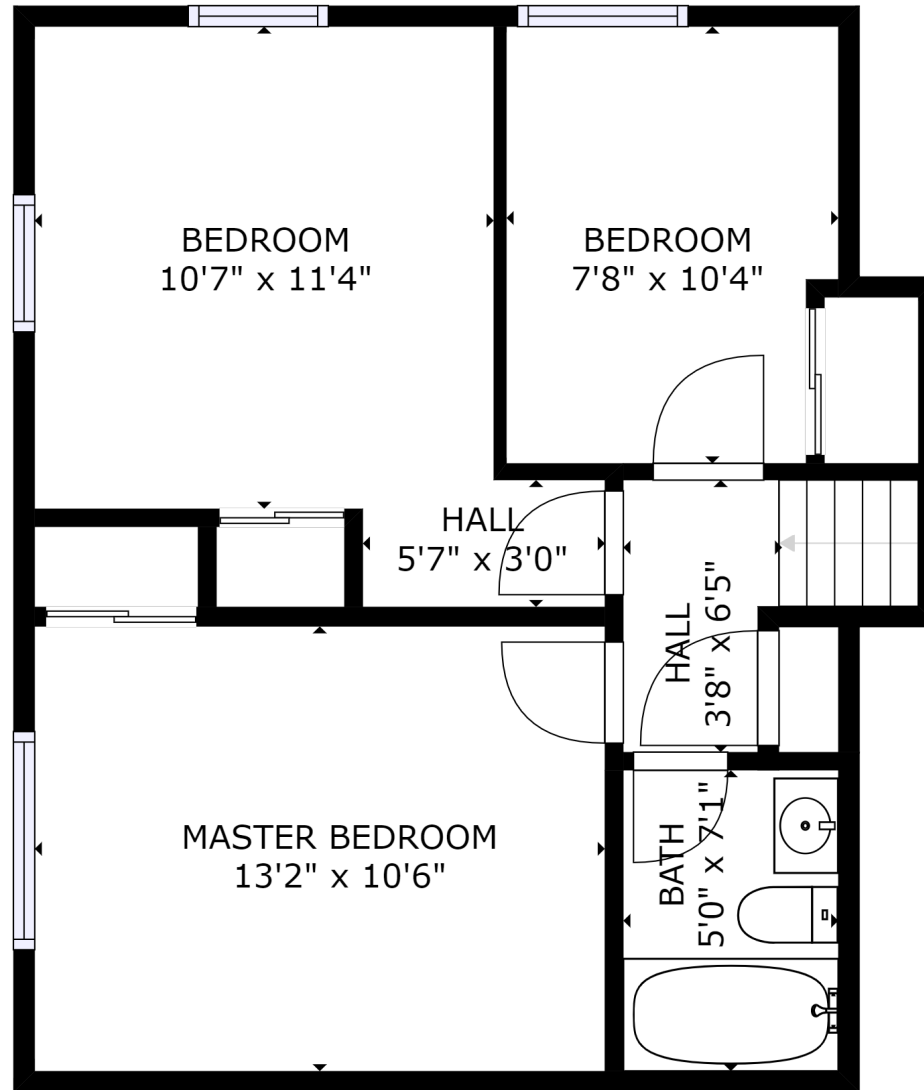

GROSS INTERNAL AREA
 FLOOR 1: 456 sq ft, FLOOR 2: 214 sq ft
 FLOOR 3: 511 sq ft, FLOOR 4: 470 sq ft
 EXCLUDED AREAS: , GARAGE: 236 sq ft
 TOTAL: 1652 sq ft
 SIZES AND DIMENSIONS ARE APPROXIMATE, ACTUAL MAY VARY.

FLOOR 1

kw CONNEXION
 KELLERWILLIAMS.
 Wilson Ramcharan - 514-900-5507
 Courtier Immobilier Résidentiel

GARAGE
19'1" x 13'5"

ENTRY
4'3" x 3'0"

LIVING ROOM
18'3" x 10'1"

GROSS INTERNAL AREA
 FLOOR 1: 456 sq ft, FLOOR 2: 214 sq ft
 FLOOR 3: 511 sq ft, FLOOR 4: 470 sq ft
 EXCLUDED AREAS: , GARAGE: 236 sq ft
 TOTAL: 1652 sq ft

SIZES AND DIMENSIONS ARE APPROXIMATE, ACTUAL MAY VARY.

FLOOR 2

kw CONNEXION
 KELLERWILLIAMS.

Wilson Ramcharan - 514-900-5507
 Courtier Immobilier Résidentiel

GROSS INTERNAL AREA
 FLOOR 1: 456 sq ft, FLOOR 2: 214 sq ft
 FLOOR 3: 511 sq ft, FLOOR 4: 470 sq ft
 EXCLUDED AREAS: , GARAGE: 236 sq ft
 TOTAL: 1652 sq ft

SIZES AND DIMENSIONS ARE APPROXIMATE, ACTUAL MAY VARY.

FLOOR 3

kw CONNEXION
 KELLERWILLIAMS.

Wilson Ramcharan - 514-900-5507
 Courtier Immobilier Résidentiel

GROSS INTERNAL AREA
 FLOOR 1: 456 sq ft, FLOOR 2: 214 sq ft
 FLOOR 3: 511 sq ft, FLOOR 4: 470 sq ft
 EXCLUDED AREAS: , GARAGE: 236 sq ft
 TOTAL: 1652 sq ft