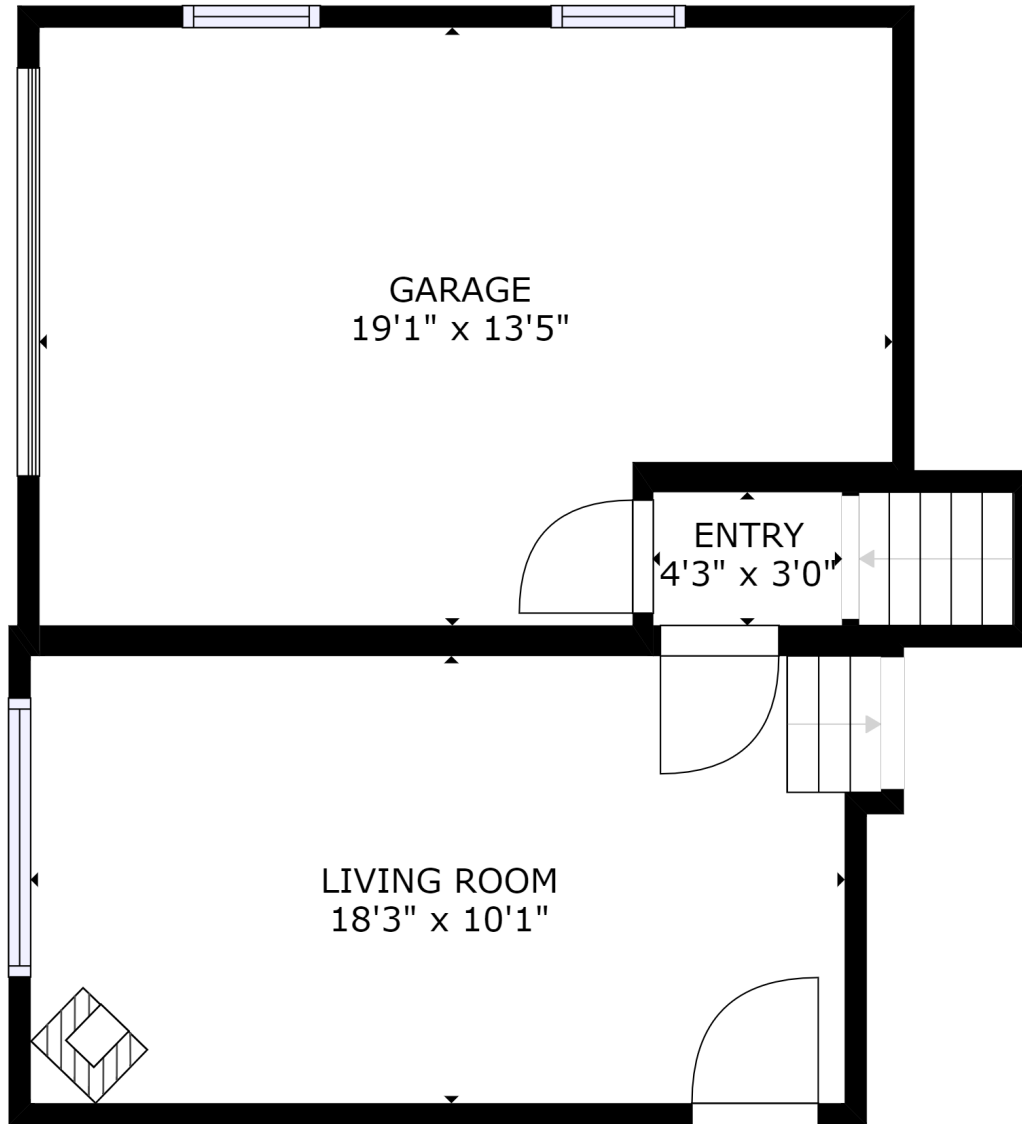

GROSS INTERNAL AREA
 FLOOR 1: 456 sq ft, FLOOR 2: 214 sq ft
 FLOOR 3: 511 sq ft, FLOOR 4: 470 sq ft
 EXCLUDED AREAS: , GARAGE: 236 sq ft
 TOTAL: 1652 sq ft
 SIZES AND DIMENSIONS ARE APPROXIMATE, ACTUAL MAY VARY.

FLOOR 1

kw CONNEXION
 KELLERWILLIAMS.
 Wilson Ramcharan - 514-900-5507
 Courtier Immobilier Résidentiel

GARAGE
19'1" x 13'5"

ENTRY
4'3" x 3'0"

LIVING ROOM
18'3" x 10'1"

GROSS INTERNAL AREA
 FLOOR 1: 456 sq ft, FLOOR 2: 214 sq ft
 FLOOR 3: 511 sq ft, FLOOR 4: 470 sq ft
 EXCLUDED AREAS: , GARAGE: 236 sq ft
 TOTAL: 1652 sq ft

SIZES AND DIMENSIONS ARE APPROXIMATE, ACTUAL MAY VARY.

FLOOR 2

kw CONNEXION
 KELLERWILLIAMS.

Wilson Ramcharan - 514-900-5507
 Courtier Immobilier Résidentiel

GROSS INTERNAL AREA
 FLOOR 1: 456 sq ft, FLOOR 2: 214 sq ft
 FLOOR 3: 511 sq ft, FLOOR 4: 470 sq ft
 EXCLUDED AREAS: , GARAGE: 236 sq ft
 TOTAL: 1652 sq ft

SIZES AND DIMENSIONS ARE APPROXIMATE, ACTUAL MAY VARY.

FLOOR 3

kw CONNEXION
 KELLERWILLIAMS.

Wilson Ramcharan - 514-900-5507
 Courtier Immobilier Résidentiel

GROSS INTERNAL AREA
 FLOOR 1: 456 sq ft, FLOOR 2: 214 sq ft
 FLOOR 3: 511 sq ft, FLOOR 4: 470 sq ft
 EXCLUDED AREAS: , GARAGE: 236 sq ft
 TOTAL: 1652 sq ft