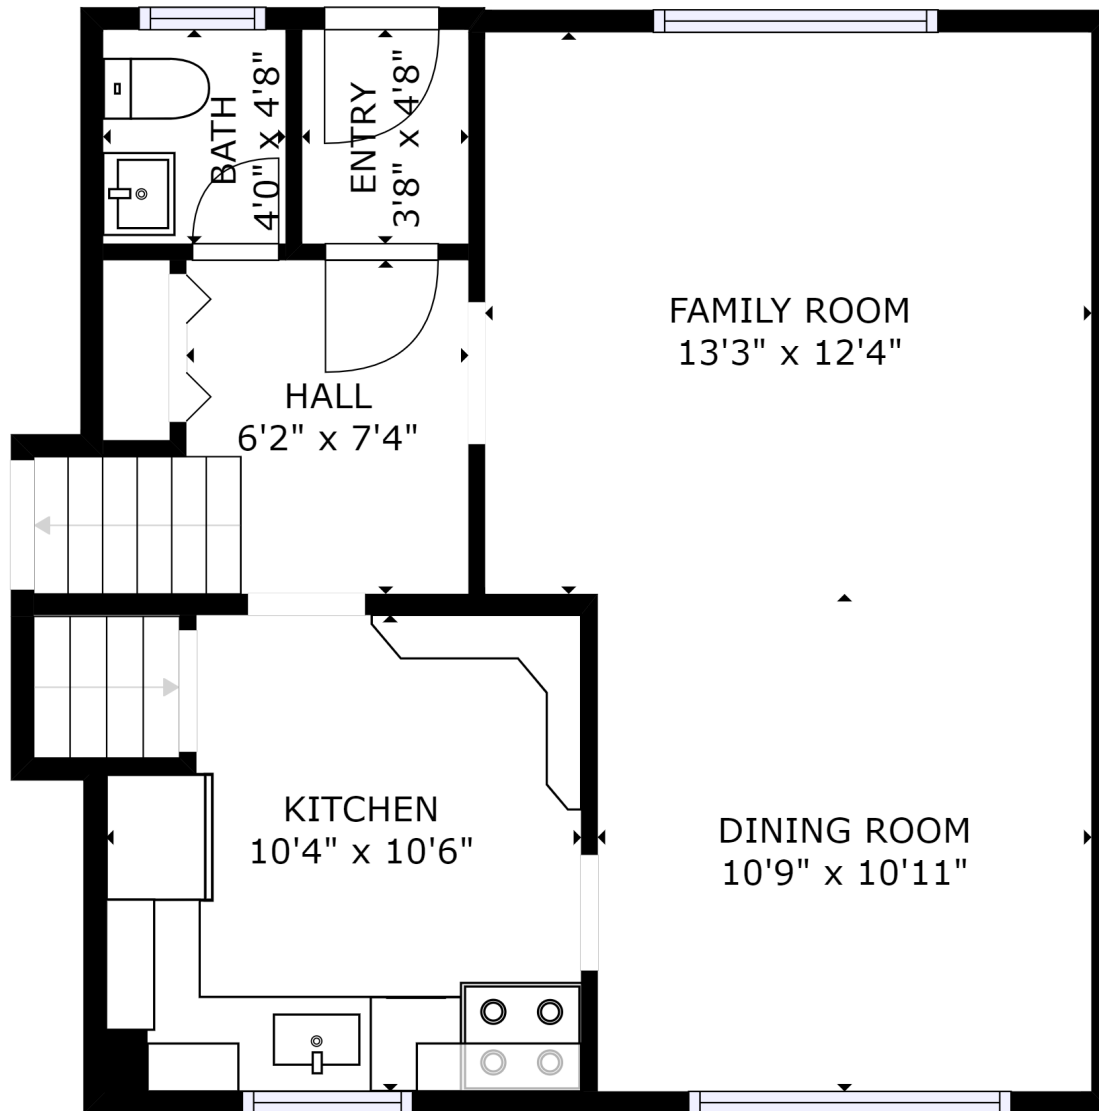

GROSS INTERNAL AREA
 FLOOR 1: 456 sq ft, FLOOR 2: 214 sq ft
 FLOOR 3: 511 sq ft, FLOOR 4: 470 sq ft
 EXCLUDED AREAS: , GARAGE: 236 sq ft
 TOTAL: 1652 sq ft
 SIZES AND DIMENSIONS ARE APPROXIMATE, ACTUAL MAY VARY.

FLOOR 1

kw CONNEXION
 KELLERWILLIAMS.
 Wilson Ramcharan - 514-900-5507
 Courtier Immobilier Résidentiel

GARAGE
19'1" x 13'5"

ENTRY
4'3" x 3'0"

LIVING ROOM
18'3" x 10'1"

GROSS INTERNAL AREA
 FLOOR 1: 456 sq ft, FLOOR 2: 214 sq ft
 FLOOR 3: 511 sq ft, FLOOR 4: 470 sq ft
 EXCLUDED AREAS: , GARAGE: 236 sq ft
 TOTAL: 1652 sq ft

SIZES AND DIMENSIONS ARE APPROXIMATE, ACTUAL MAY VARY.

FLOOR 2

kw CONNEXION
 KELLERWILLIAMS.

Wilson Ramcharan - 514-900-5507
 Courtier Immobilier Résidentiel

GROSS INTERNAL AREA
 FLOOR 1: 456 sq ft, FLOOR 2: 214 sq ft
 FLOOR 3: 511 sq ft, FLOOR 4: 470 sq ft
 EXCLUDED AREAS: , GARAGE: 236 sq ft
 TOTAL: 1652 sq ft

SIZES AND DIMENSIONS ARE APPROXIMATE, ACTUAL MAY VARY.

FLOOR 3

kw CONNEXION
 KELLERWILLIAMS.

Wilson Ramcharan - 514-900-5507
 Courtier Immobilier Résidentiel

GROSS INTERNAL AREA
 FLOOR 1: 456 sq ft, FLOOR 2: 214 sq ft
 FLOOR 3: 511 sq ft, FLOOR 4: 470 sq ft
 EXCLUDED AREAS: , GARAGE: 236 sq ft
 TOTAL: 1652 sq ft