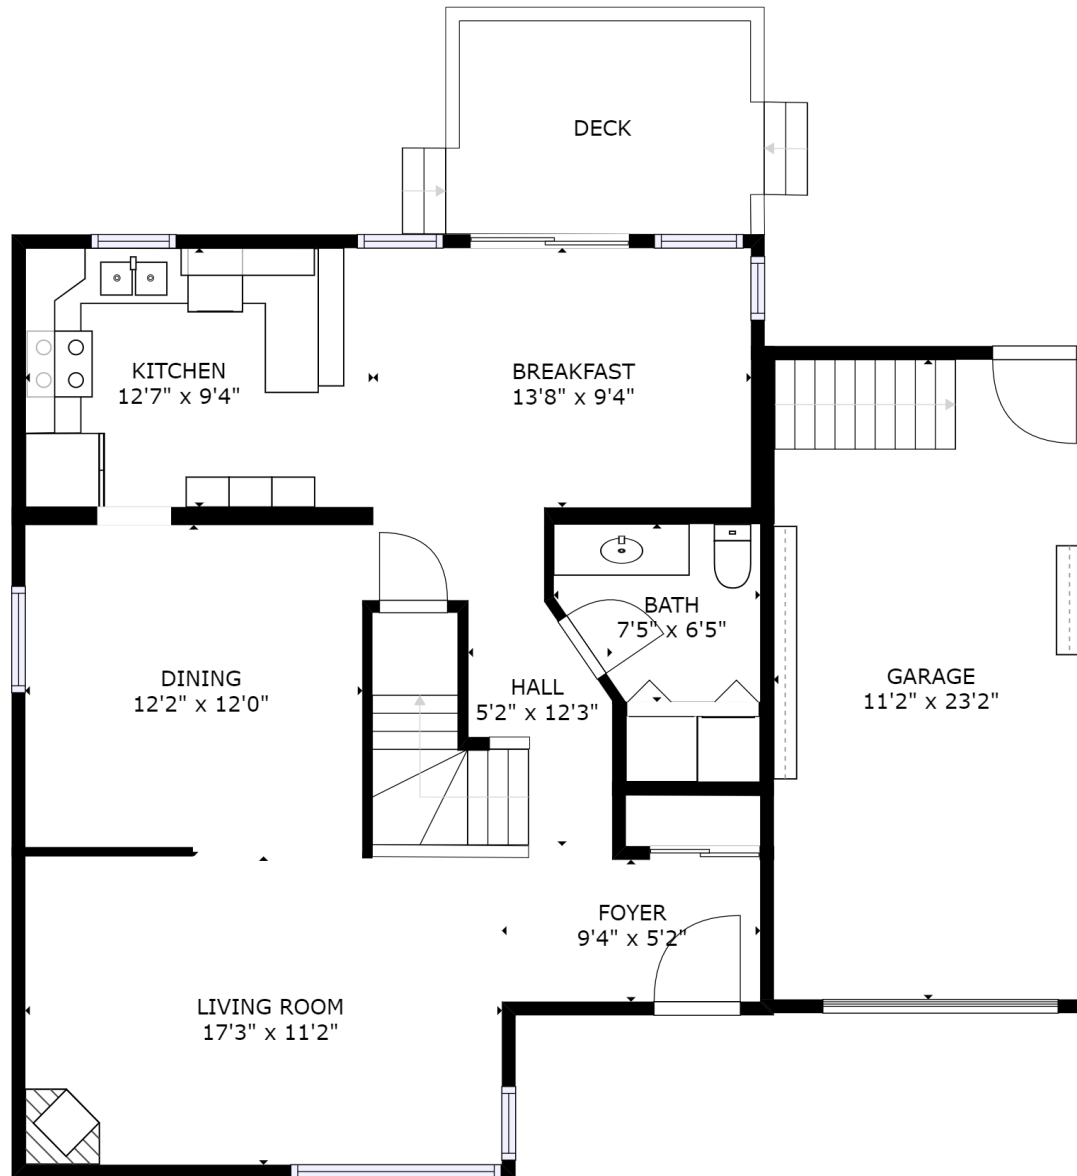

FLOOR 1

GROSS INTERNAL AREA
 FLOOR 1: 808 sq ft, FLOOR 2: 821 sq ft
 FLOOR 3: 814 sq ft, EXCLUDED AREAS:
 GARAGE: 258 sq ft
 TOTAL: 2444 sq ft

SIZES AND DIMENSIONS ARE APPROXIMATE, ACTUAL MAY VARY.

RE/MAX
 remax-quebec.com

GROSS INTERNAL AREA
 FLOOR 1: 808 sq ft, FLOOR 2: 821 sq ft
 FLOOR 3: 814 sq ft, EXCLUDED AREAS:
 GARAGE: 258 sq ft
 TOTAL: 2444 sq ft

SIZES AND DIMENSIONS ARE APPROXIMATE, ACTUAL MAY VARY.

RE/MAX
 remax-quebec.com

GROSS INTERNAL AREA
 FLOOR 1: 808 sq ft, FLOOR 2: 821 sq ft
 FLOOR 3: 814 sq ft, EXCLUDED AREAS:
 GARAGE: 258 sq ft
 TOTAL: 2444 sq ft

SIZES AND DIMENSIONS ARE APPROXIMATE, ACTUAL MAY VARY.