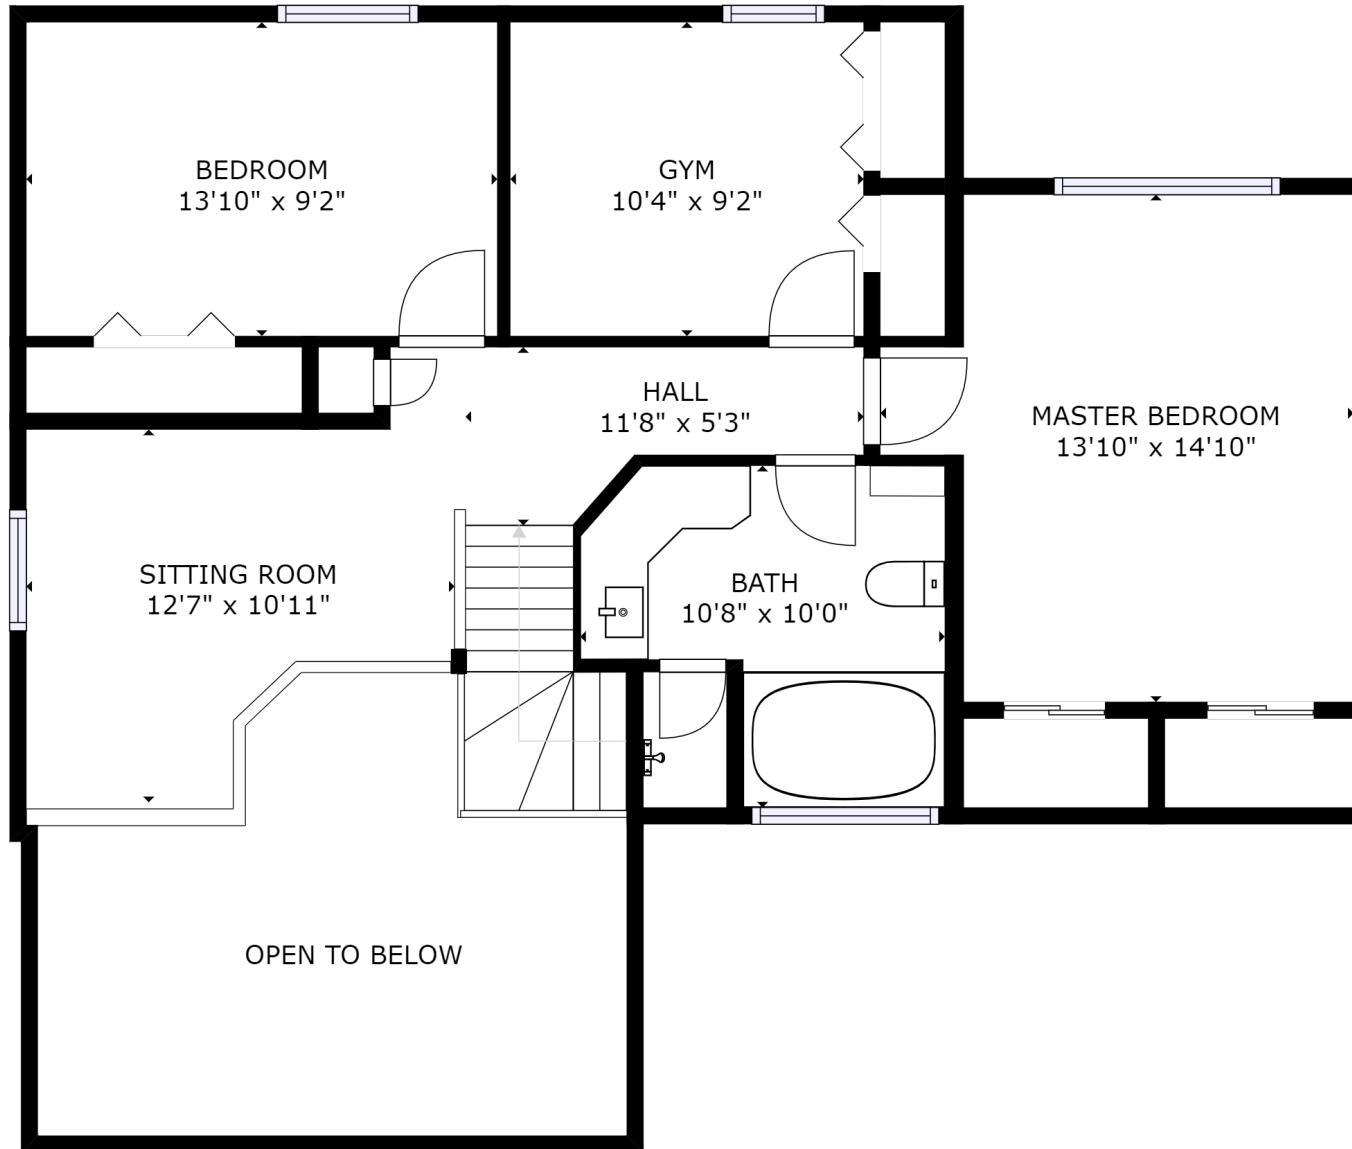

FLOOR 1

GROSS INTERNAL AREA
 FLOOR 1: 808 sq ft, FLOOR 2: 821 sq ft
 FLOOR 3: 814 sq ft, EXCLUDED AREAS:
 GARAGE: 258 sq ft
 TOTAL: 2444 sq ft

SIZES AND DIMENSIONS ARE APPROXIMATE, ACTUAL MAY VARY.

RE/MAX
 remax-quebec.com

GROSS INTERNAL AREA
 FLOOR 1: 808 sq ft, FLOOR 2: 821 sq ft
 FLOOR 3: 814 sq ft, EXCLUDED AREAS:
 GARAGE: 258 sq ft
 TOTAL: 2444 sq ft

SIZES AND DIMENSIONS ARE APPROXIMATE, ACTUAL MAY VARY.

RE/MAX
 remax-quebec.com

GROSS INTERNAL AREA
 FLOOR 1: 808 sq ft, FLOOR 2: 821 sq ft
 FLOOR 3: 814 sq ft, EXCLUDED AREAS:
 GARAGE: 258 sq ft
 TOTAL: 2444 sq ft

SIZES AND DIMENSIONS ARE APPROXIMATE, ACTUAL MAY VARY.