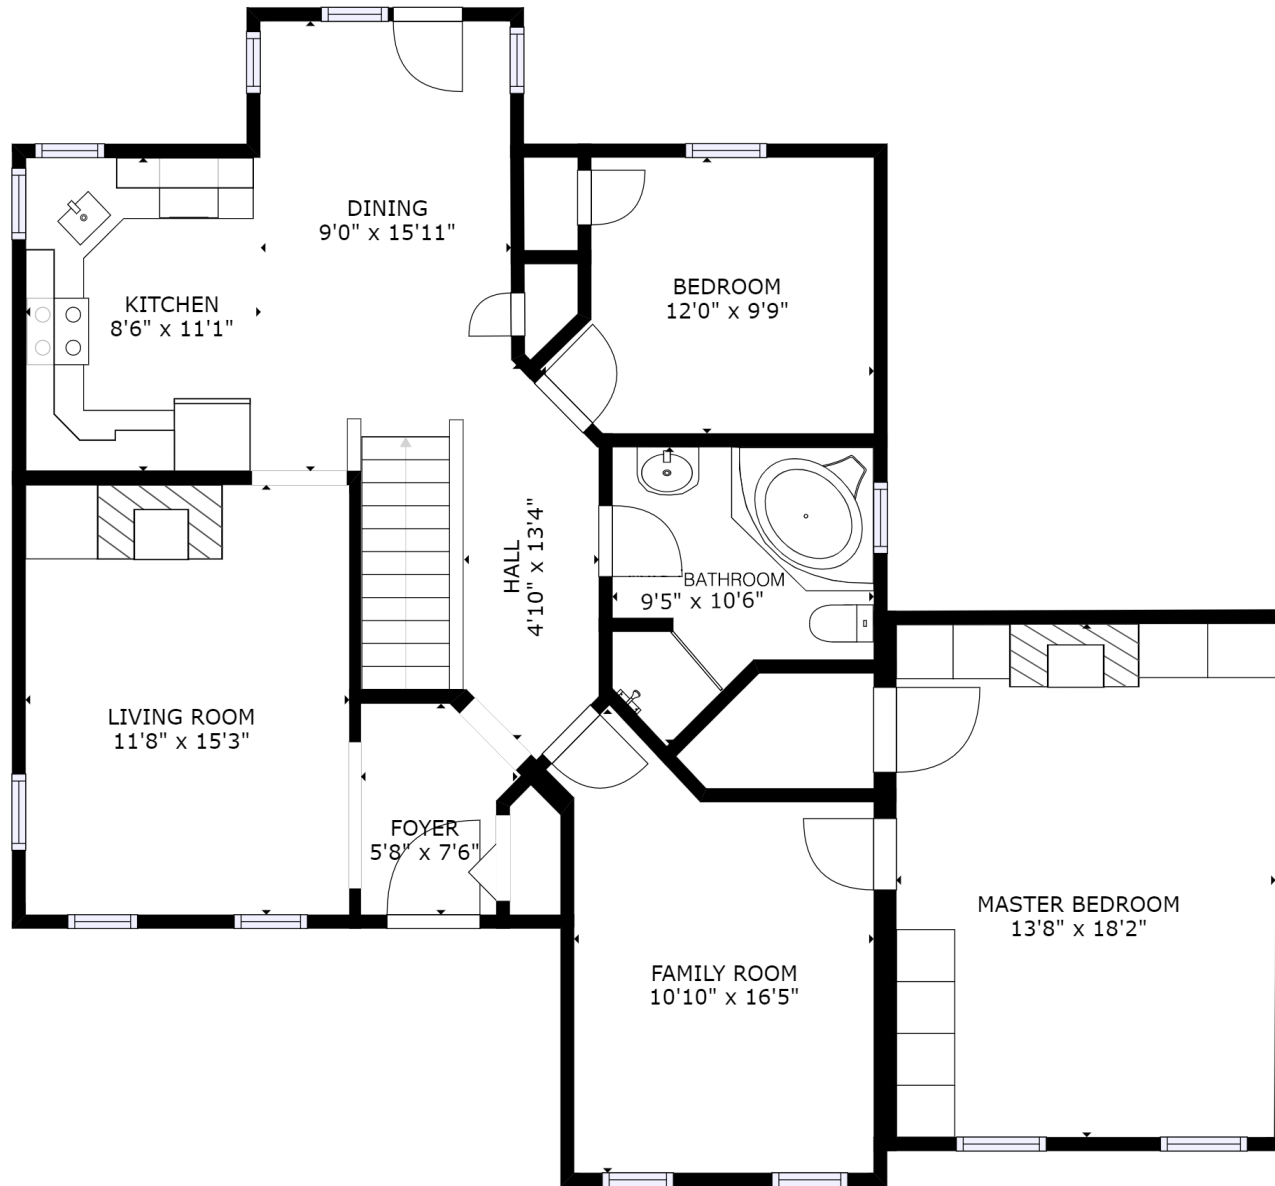

FLOOR 1

GROSS INTERNAL AREA
 FLOOR 1: 1281 sq ft, FLOOR 2: 1224 sq ft
 TOTAL: 2505 sq ft
 SIZES AND DIMENSIONS ARE APPROXIMATE, ACTUAL MAY VARY.

MARIE-
 YVONNE
 PAINT

FLOOR 2

GROSS INTERNAL AREA
 FLOOR 1: 1281 sq ft, FLOOR 2: 1224 sq ft
 TOTAL: 2505 sq ft
 SIZES AND DIMENSIONS ARE APPROXIMATE, ACTUAL MAY VARY.

MARIE-
 YVONNE
 PAINT