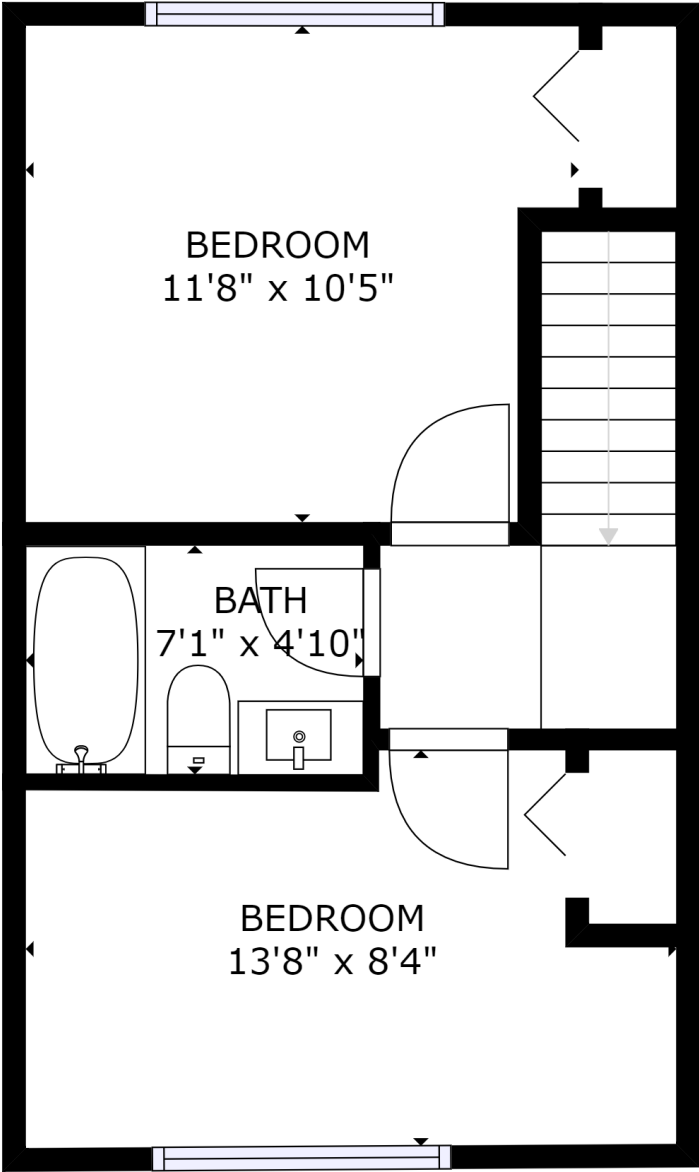

GROSS INTERNAL AREA
 FLOOR 1: 728 sq ft, FLOOR 2: 323 sq ft
 EXCLUDED AREAS: , GARAGE: 198 sq ft
 TOTAL: 1051 sq ft

SIZES AND DIMENSIONS ARE APPROXIMATE, ACTUAL MAY VARY.

GROSS INTERNAL AREA
FLOOR 1: 728 sq ft, FLOOR 2: 323 sq ft
EXCLUDED AREAS: , GARAGE: 198 sq ft
TOTAL: 1051 sq ft
SIZES AND DIMENSIONS ARE APPROXIMATE, ACTUAL MAY VARY.