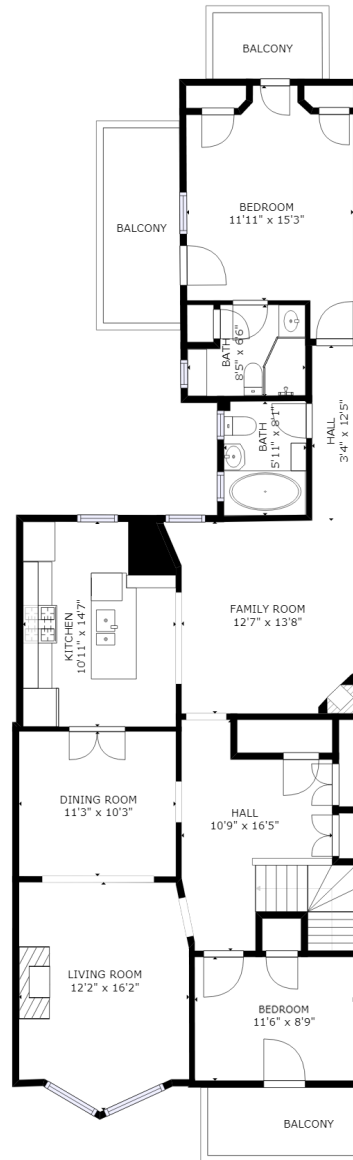

FLOOR 1

GROSS INTERNAL AREA
FLOOR 1: 43 sq ft, FLOOR 2: 1312 sq ft
EXCLUDED AREAS: , PORCH: 17 sq ft
TOTAL: 1355 sq ft
SIZES AND DIMENSIONS ARE APPROXIMATE, ACTUAL MAY VARY.

FLOOR 2

GROSS INTERNAL AREA
 FLOOR 1: 43 sq ft, FLOOR 2: 1312 sq ft
 EXCLUDED AREAS: , PORCH: 17 sq ft
 TOTAL: 1355 sq ft
 SIZES AND DIMENSIONS ARE APPROXIMATE, ACTUAL MAY VARY.