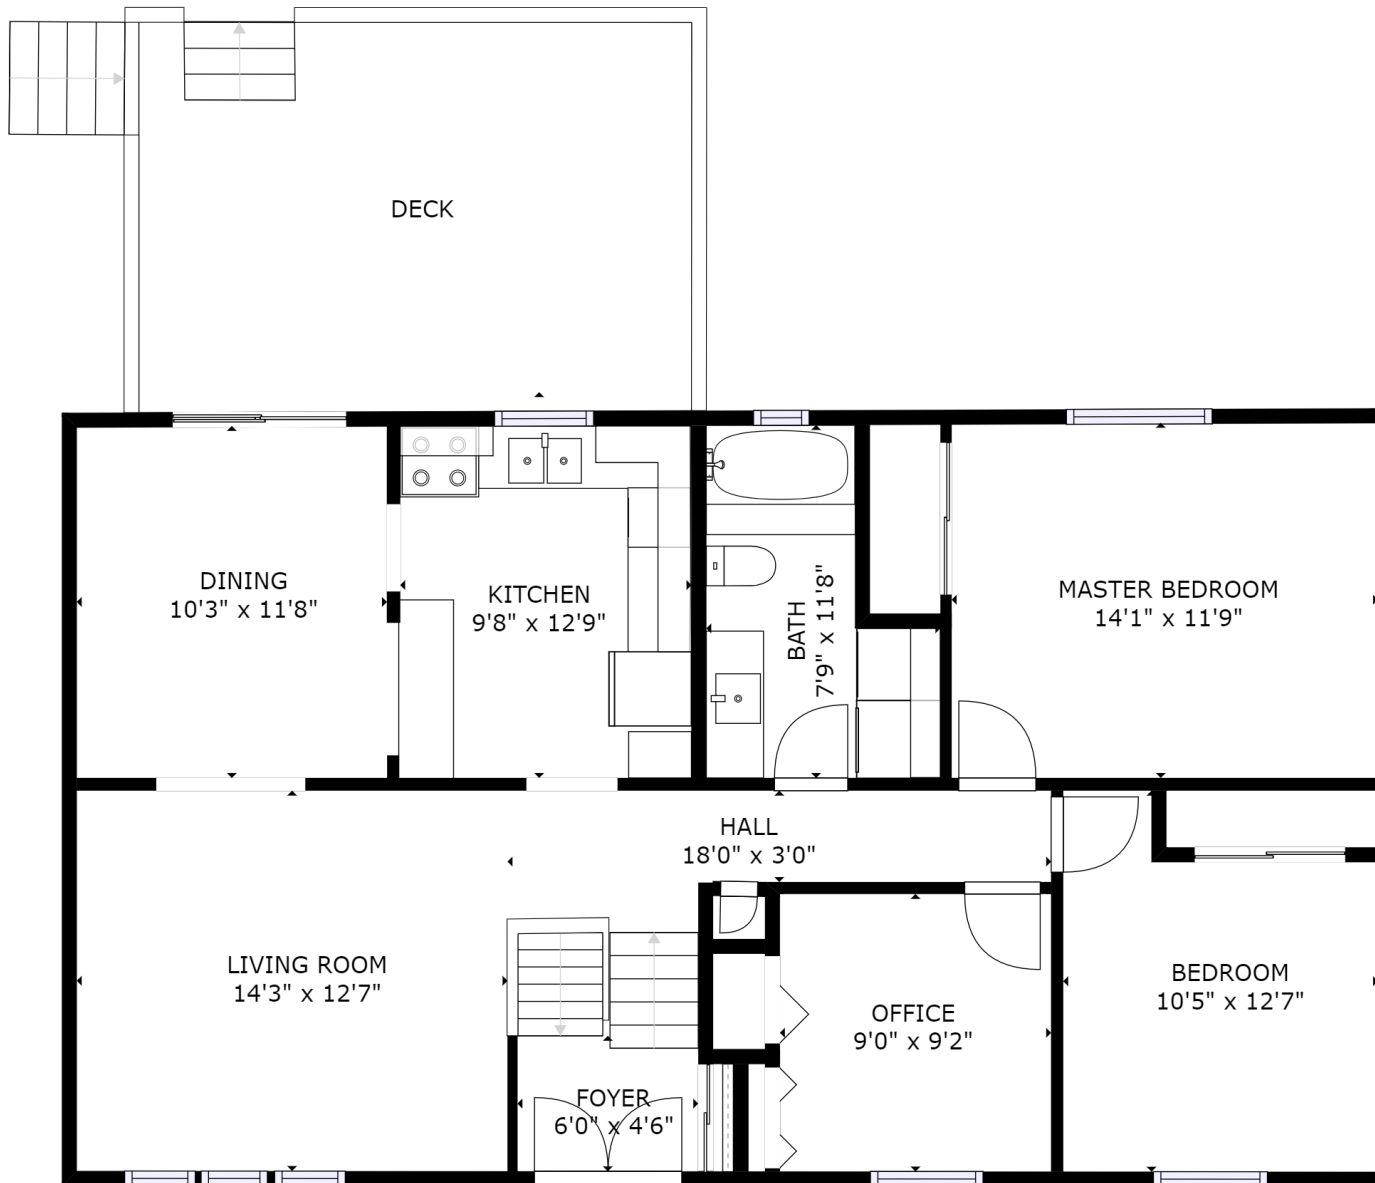

FLOOR 1

GROSS INTERNAL AREA
 FLOOR 1: 1016 sq ft, FLOOR 2: 1069 sq ft
 TOTAL: 2085 sq ft
 SIZES AND DIMENSIONS ARE APPROXIMATE, ACTUAL MAY VARY.

kw PRESTIGE
 KELLERWILLIAMS.

GROSS INTERNAL AREA
 FLOOR 1: 1016 sq ft, FLOOR 2: 1069 sq ft
 TOTAL: 2085 sq ft

SIZES AND DIMENSIONS ARE APPROXIMATE, ACTUAL MAY VARY.