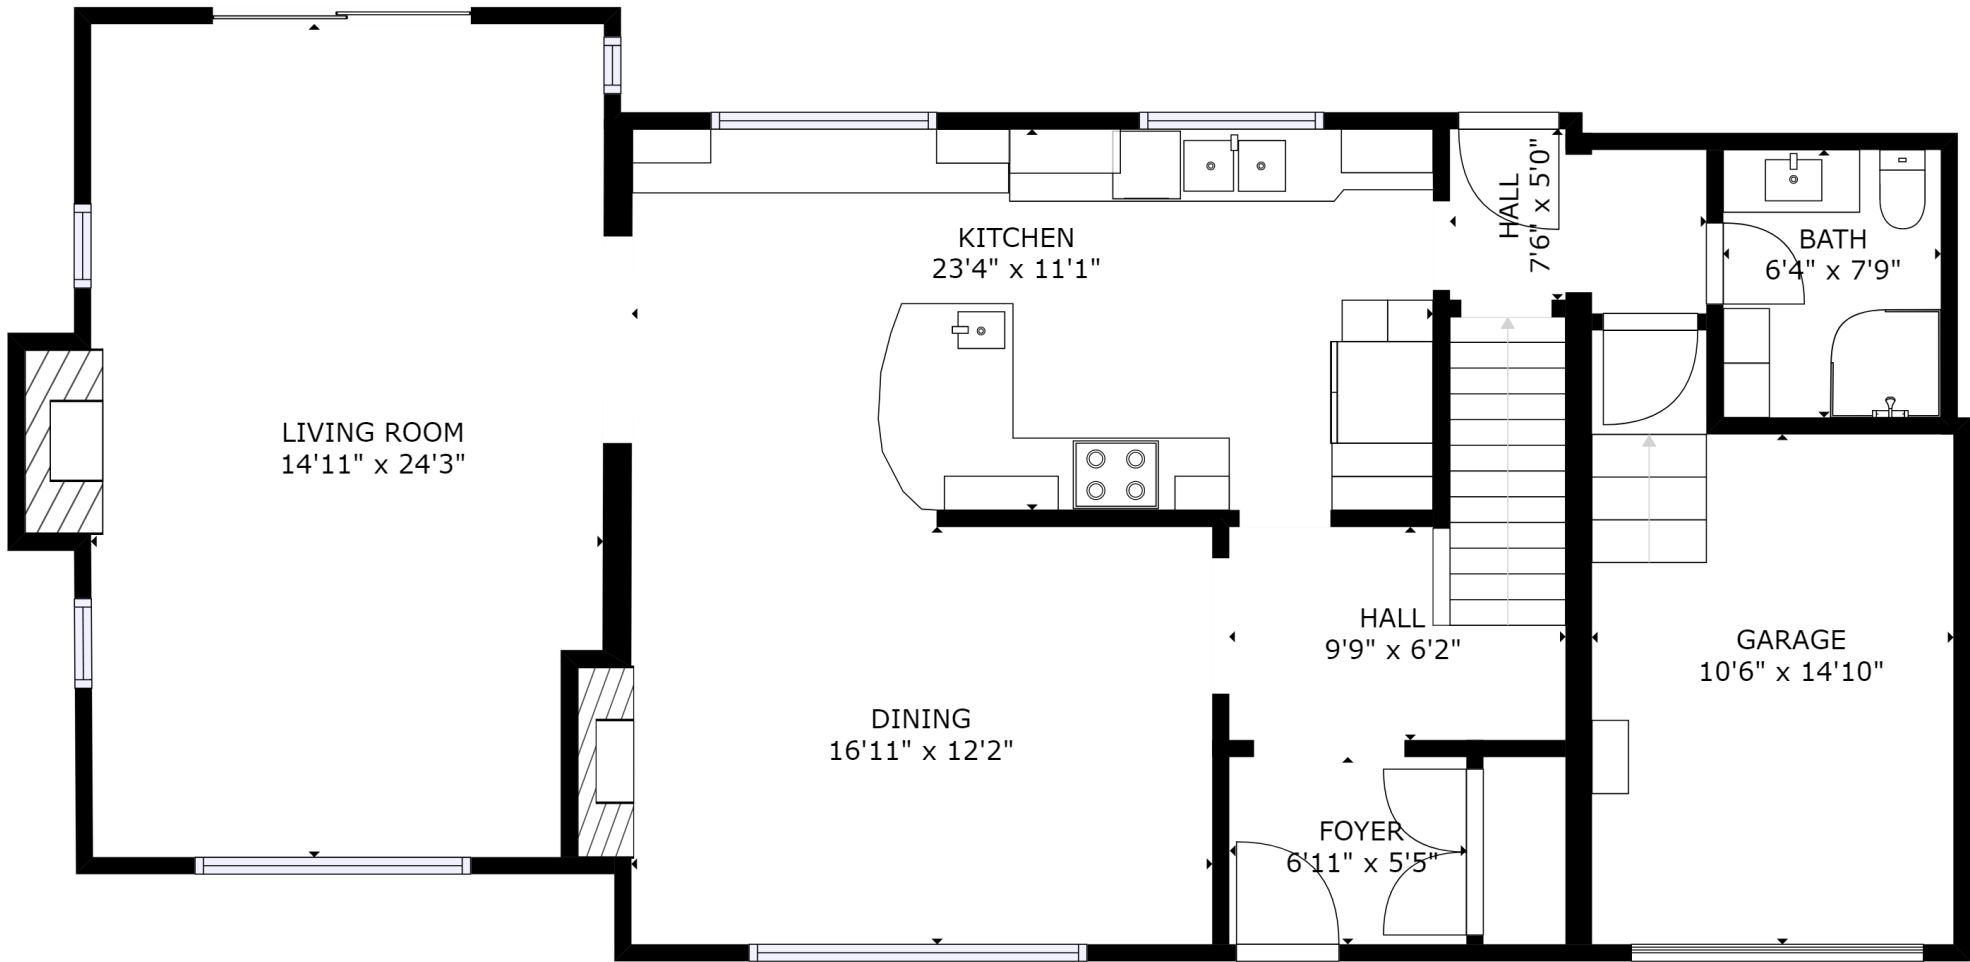

GROSS INTERNAL AREA
 FLOOR 1: 1050 sq ft, FLOOR 2: 1126 sq ft
 FLOOR 3: 968 sq ft, EXCLUDED AREAS:
 GARAGE: 166 sq ft
 TOTAL: 3144 sq ft

SIZES AND DIMENSIONS ARE APPROXIMATE, ACTUAL MAY VARY.

FLOOR 1

GROSS INTERNAL AREA
 FLOOR 1: 1050 sq ft, FLOOR 2: 1126 sq ft
 FLOOR 3: 968 sq ft, EXCLUDED AREAS:
 GARAGE: 166 sq ft
 TOTAL: 3144 sq ft

SIZES AND DIMENSIONS ARE APPROXIMATE, ACTUAL MAY VARY.

GROSS INTERNAL AREA
 FLOOR 1: 1050 sq ft, FLOOR 2: 1126 sq ft
 FLOOR 3: 968 sq ft, EXCLUDED AREAS:
 GARAGE: 166 sq ft
 TOTAL: 3144 sq ft

SIZES AND DIMENSIONS ARE APPROXIMATE, ACTUAL MAY VARY.