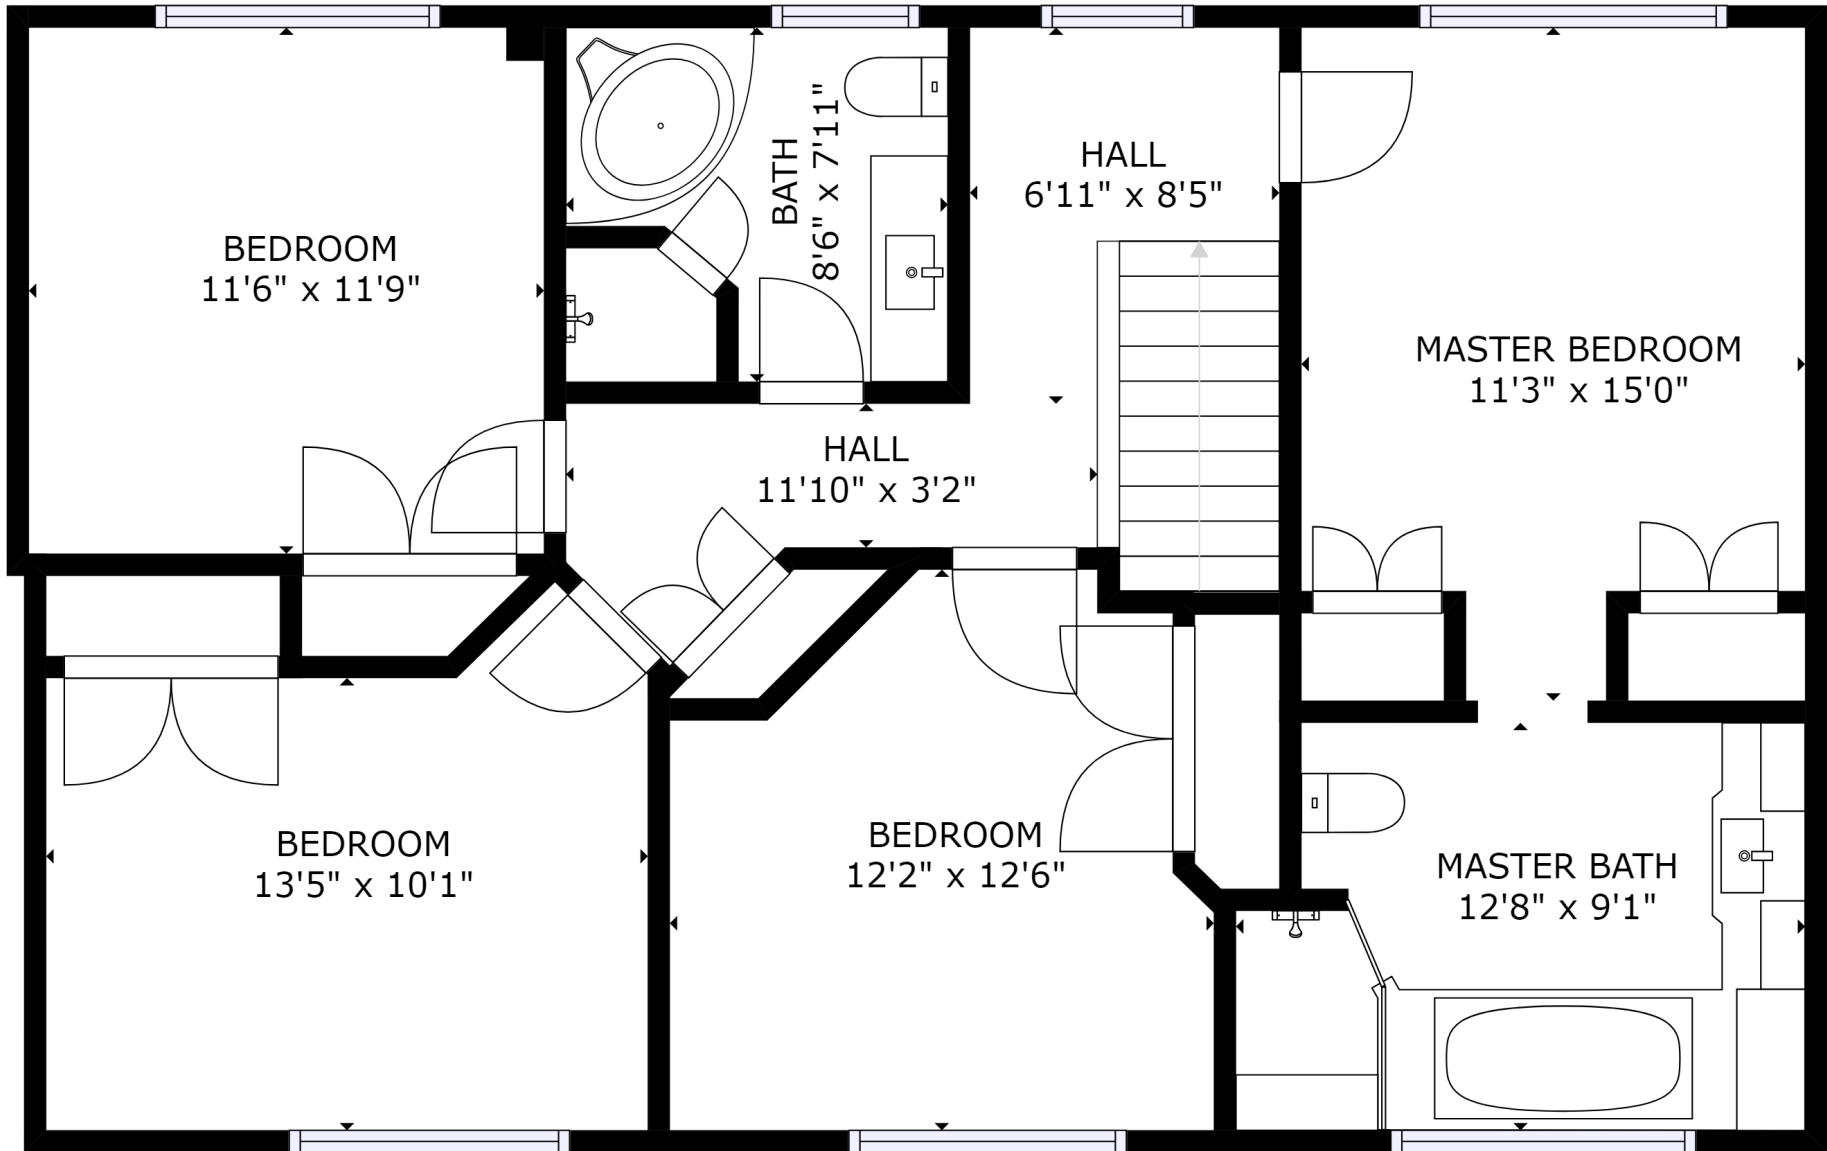

GROSS INTERNAL AREA
 FLOOR 1: 1050 sq ft, FLOOR 2: 1126 sq ft
 FLOOR 3: 968 sq ft, EXCLUDED AREAS:
 GARAGE: 166 sq ft
 TOTAL: 3144 sq ft

SIZES AND DIMENSIONS ARE APPROXIMATE, ACTUAL MAY VARY.

FLOOR 1

GROSS INTERNAL AREA
 FLOOR 1: 1050 sq ft, FLOOR 2: 1126 sq ft
 FLOOR 3: 968 sq ft, EXCLUDED AREAS:
 GARAGE: 166 sq ft
 TOTAL: 3144 sq ft

SIZES AND DIMENSIONS ARE APPROXIMATE, ACTUAL MAY VARY.

GROSS INTERNAL AREA
 FLOOR 1: 1050 sq ft, FLOOR 2: 1126 sq ft
 FLOOR 3: 968 sq ft, EXCLUDED AREAS:
 GARAGE: 166 sq ft
 TOTAL: 3144 sq ft

SIZES AND DIMENSIONS ARE APPROXIMATE, ACTUAL MAY VARY.