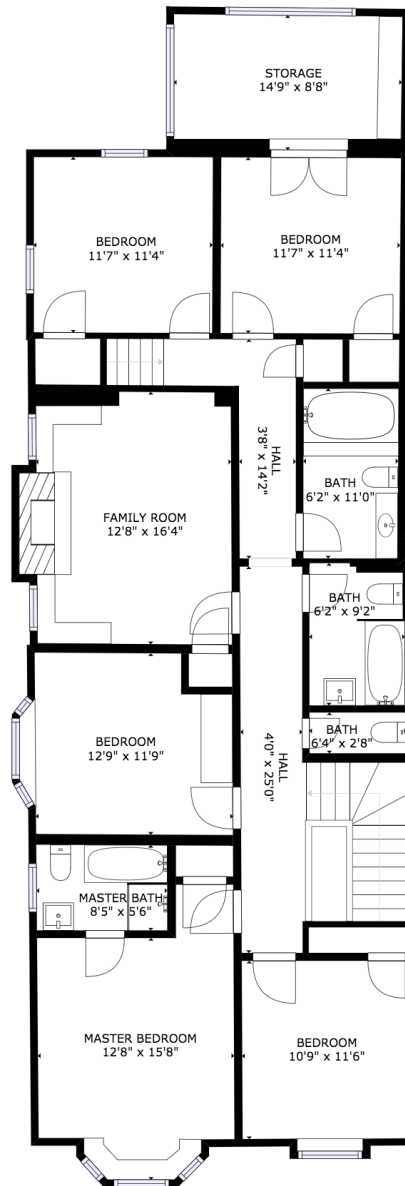

GROSS INTERNAL AREA
 FLOOR 1: 903 sq ft, FLOOR 2: 1545 sq ft
 FLOOR 3: 1664 sq ft, EXCLUDED AREAS:
 GARAGE: 379 sq ft
 TOTAL: 4112 sq ft

SIZES AND DIMENSIONS ARE APPROXIMATE, ACTUAL MAY VARY.

GROSS INTERNAL AREA
 FLOOR 1: 903 sq ft, FLOOR 2: 1545 sq ft
 FLOOR 3: 1664 sq ft, EXCLUDED AREAS:
 GARAGE: 379 sq ft
 TOTAL: 4112 sq ft

SIZES AND DIMENSIONS ARE APPROXIMATE, ACTUAL MAY VARY.

FLOOR 2

kw PRESTIGE
 KELLERWILLIAMS.

GROSS INTERNAL AREA
 FLOOR 1: 903 sq ft, FLOOR 2: 1545 sq ft
 FLOOR 3: 1664 sq ft, EXCLUDED AREAS:
 GARAGE: 379 sq ft
 TOTAL: 4112 sq ft

SIZES AND DIMENSIONS ARE APPROXIMATE, ACTUAL MAY VARY.

FLOOR 3