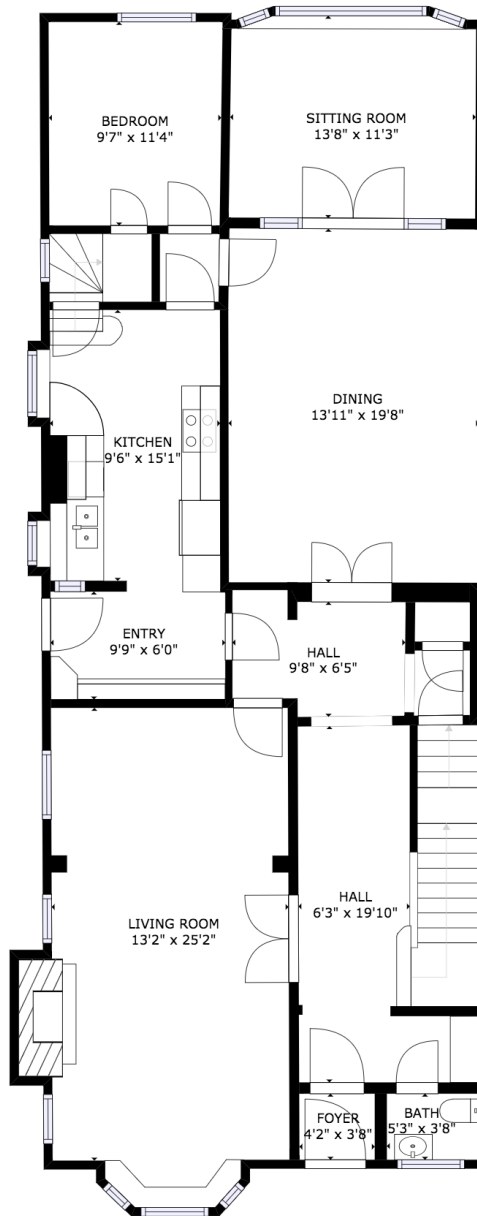

GROSS INTERNAL AREA
 FLOOR 1: 903 sq ft, FLOOR 2: 1545 sq ft
 FLOOR 3: 1664 sq ft, EXCLUDED AREAS:
 GARAGE: 379 sq ft
 TOTAL: 4112 sq ft

SIZES AND DIMENSIONS ARE APPROXIMATE, ACTUAL MAY VARY.

GROSS INTERNAL AREA
 FLOOR 1: 903 sq ft, FLOOR 2: 1545 sq ft
 FLOOR 3: 1664 sq ft, EXCLUDED AREAS:
 GARAGE: 379 sq ft
 TOTAL: 4112 sq ft

SIZES AND DIMENSIONS ARE APPROXIMATE, ACTUAL MAY VARY.

FLOOR 2

kw PRESTIGE
 KELLERWILLIAMS.

GROSS INTERNAL AREA
 FLOOR 1: 903 sq ft, FLOOR 2: 1545 sq ft
 FLOOR 3: 1664 sq ft, EXCLUDED AREAS:
 GARAGE: 379 sq ft
 TOTAL: 4112 sq ft

SIZES AND DIMENSIONS ARE APPROXIMATE, ACTUAL MAY VARY.

FLOOR 3