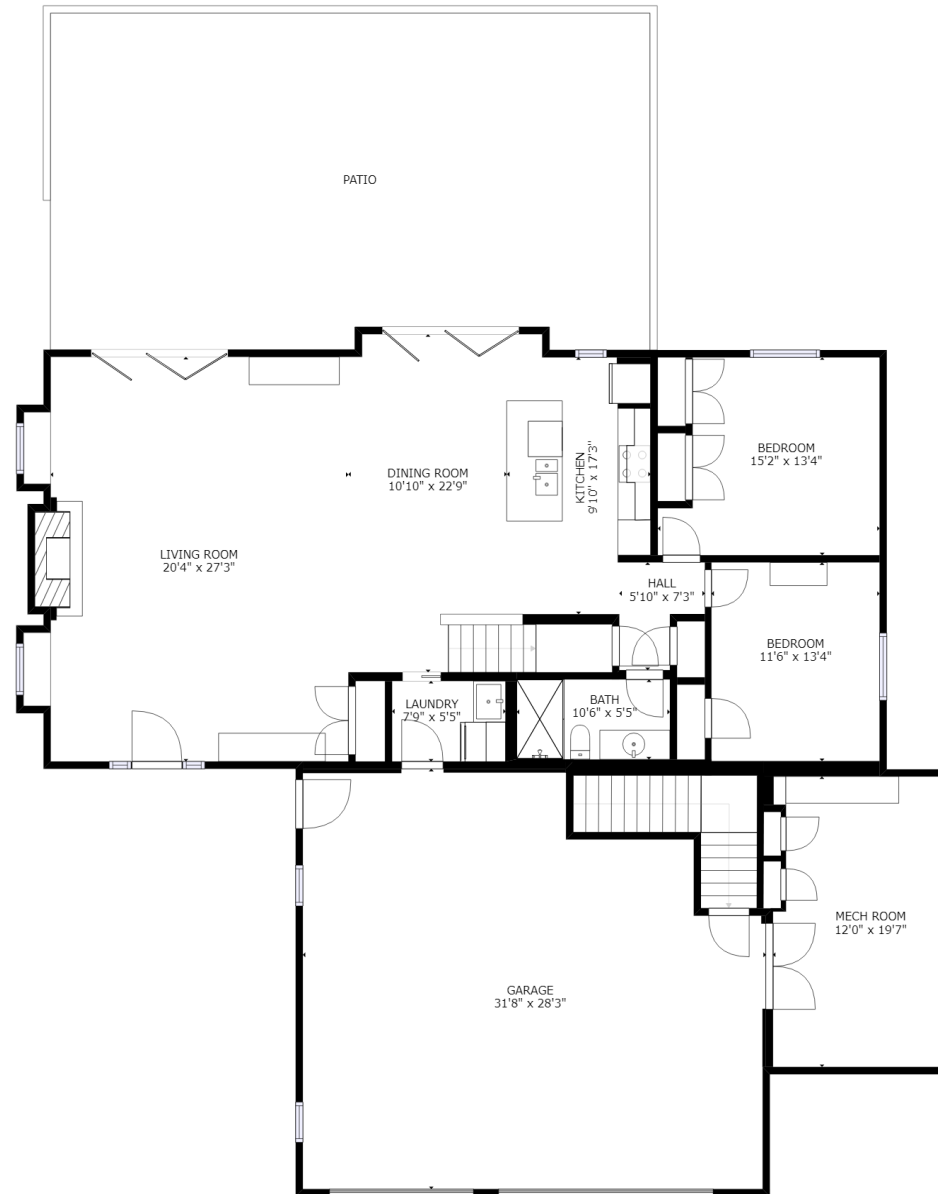

FLOOR 1

GROSS INTERNAL AREA
 FLOOR 1: 379 sq ft, FLOOR 2: 1920 sq ft
 FLOOR 3: 499 sq ft, EXCLUDED AREAS:
 GARAGE: 3948 sq ft
 TOTAL: 2798 sq ft

SIZES AND DIMENSIONS ARE APPROXIMATE, ACTUAL MAY VARY.

MARIE-
 YVONNE
 PAINT

FLOOR 2

GROSS INTERNAL AREA
 FLOOR 1: 379 sq ft, FLOOR 2: 1920 sq ft
 FLOOR 3: 499 sq ft, EXCLUDED AREAS:
 GARAGE: 3948 sq ft
 TOTAL: 2798 sq ft

SIZES AND DIMENSIONS ARE APPROXIMATE, ACTUAL MAY VARY.

MARIE-
 YVONNE
 PAINT

FLOOR 3

GROSS INTERNAL AREA
FLOOR 1: 379 sq ft, FLOOR 2: 1920 sq ft
FLOOR 3: 499 sq ft, EXCLUDED AREAS:
GARAGE: 3948 sq ft
TOTAL: 2798 sq ft

SIZES AND DIMENSIONS ARE APPROXIMATE, ACTUAL MAY VARY.

MARIE-
YVONNE
PAINT