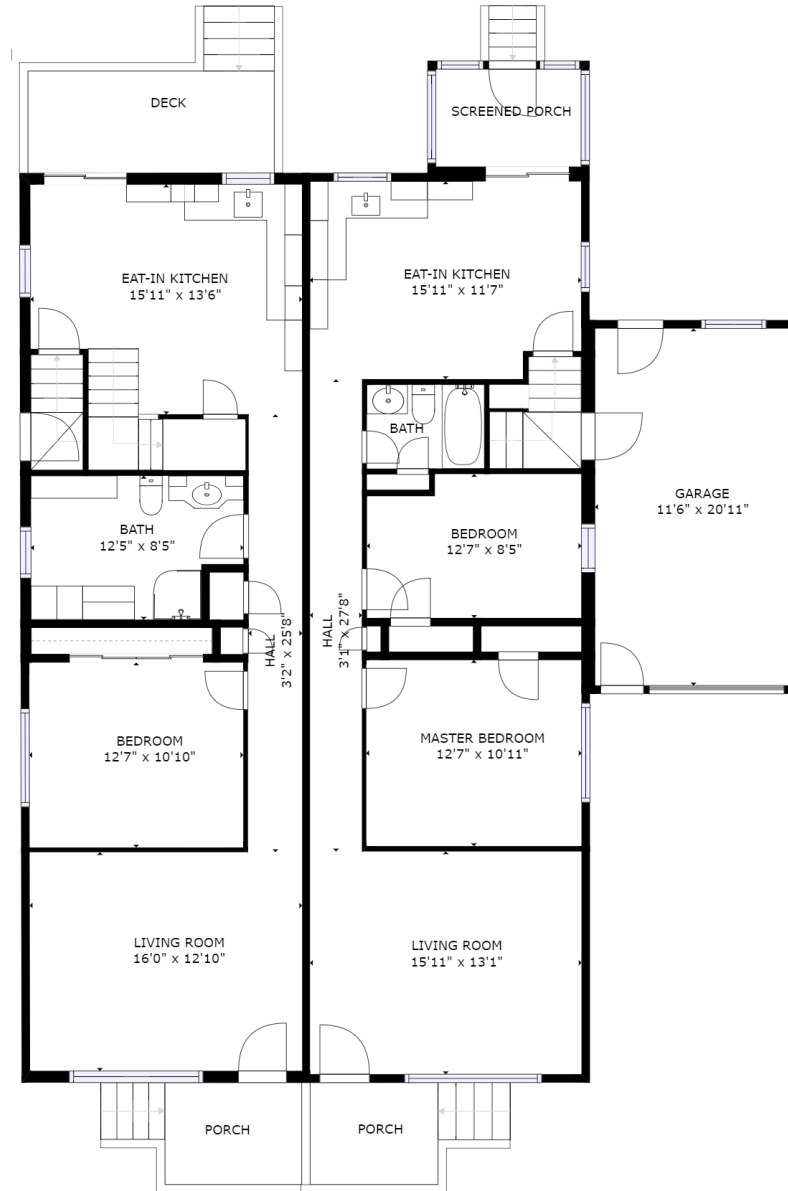

GROSS INTERNAL AREA
 FLOOR 1: 1571 sq ft, FLOOR 2: 1686 sq ft
 FLOOR 3: 657 sq ft, EXCLUDED AREAS:
 PORCH: 49 sq ft, GARAGE: 242 sq ft
 REDUCED HEADROOM BELOW 1.5M: 554 sq ft
 TOTAL: 3914 sq ft

SIZES AND DIMENSIONS ARE APPROXIMATE, ACTUAL MAY VARY.

FLOOR 1

kw PRESTIGE
 KELLERWILLIAMS.

GROSS INTERNAL AREA
 FLOOR 1: 1571 sq ft, FLOOR 2: 1686 sq ft
 FLOOR 3: 657 sq ft, EXCLUDED AREAS:
 PORCH: 49 sq ft, GARAGE: 242 sq ft
 REDUCED HEADROOM BELOW 1.5M: 554 sq ft
 TOTAL: 3914 sq ft

SIZES AND DIMENSIONS ARE APPROXIMATE, ACTUAL MAY VARY.

GROSS INTERNAL AREA
 FLOOR 1: 1571 sq ft, FLOOR 2: 1686 sq ft
 FLOOR 3: 657 sq ft, EXCLUDED AREAS:
 PORCH: 49 sq ft, GARAGE: 242 sq ft
 REDUCED HEADROOM BELOW 1.5M: 554 sq ft
 TOTAL: 3914 sq ft

SIZES AND DIMENSIONS ARE APPROXIMATE, ACTUAL MAY VARY.