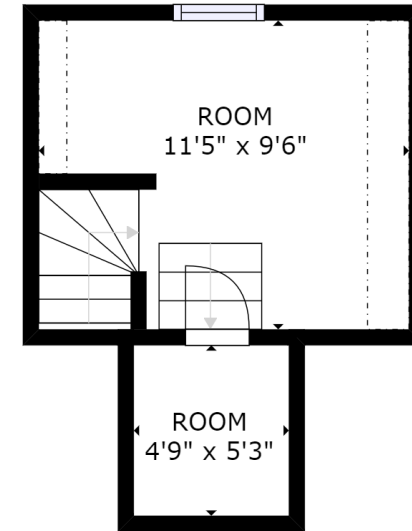

GROSS INTERNAL AREA
 FLOOR 1: 1381 sq ft, FLOOR 2: 826 sq ft
 EXCLUDED AREAS: , PORCH: 64 sq ft
 REDUCED HEADROOM BELOW 1.5M: 49 sq ft
 TOTAL: 2207 sq ft

SIZES AND DIMENSIONS ARE APPROXIMATE, ACTUAL MAY VARY.

kw CONNEXION
 KELLERWILLIAMS.

Wilson Ramcharan - 514-900-5507
 Courtier Immobilier Résidentiel

GROSS INTERNAL AREA
 FLOOR 1: 1381 sq ft, FLOOR 2: 826 sq ft
 EXCLUDED AREAS: , PORCH: 64 sq ft
 REDUCED HEADROOM BELOW 1.5M: 49 sq ft
 TOTAL: 2207 sq ft

SIZES AND DIMENSIONS ARE APPROXIMATE, ACTUAL MAY VARY.

FLOOR 2

kw CONNEXION
 KELLERWILLIAMS.
 Wilson Ramcharan - 514-900-5507
 Courtier Immobilier Résidentiel