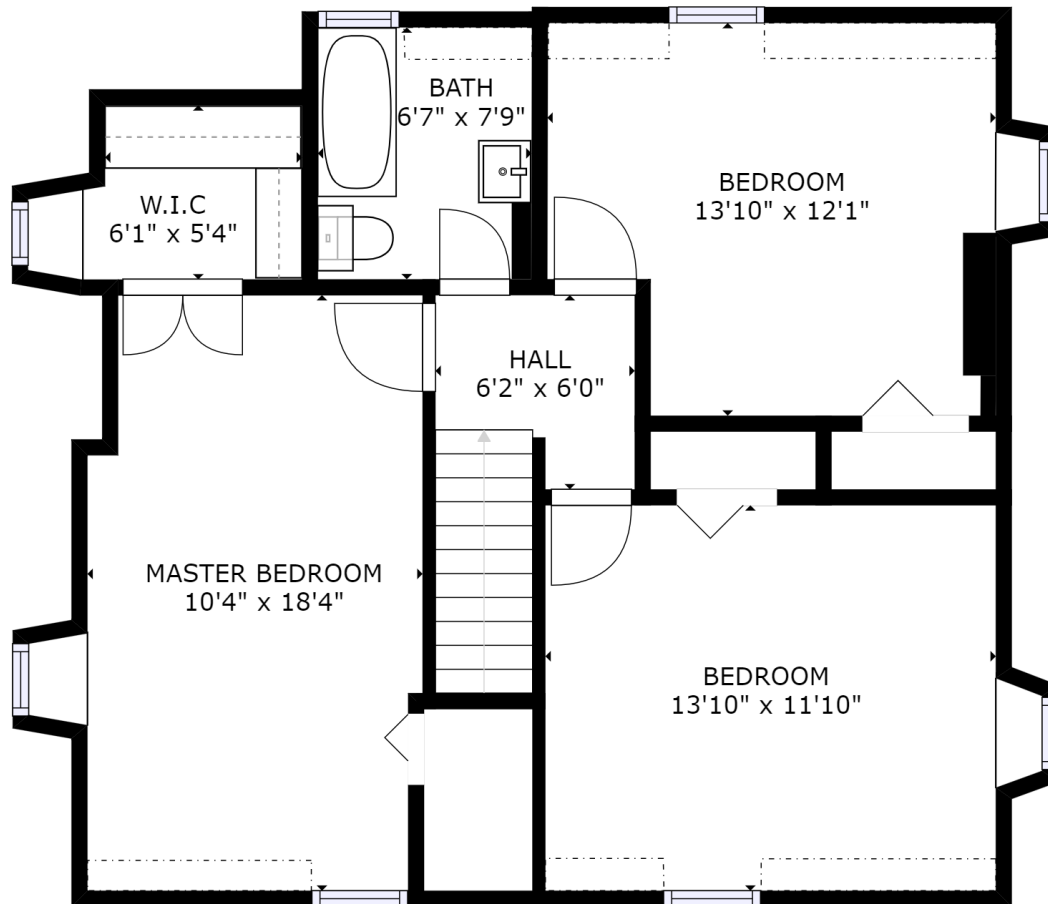

GROSS INTERNAL AREA
 FLOOR 1: 1381 sq ft, FLOOR 2: 826 sq ft
 EXCLUDED AREAS: , PORCH: 64 sq ft
 REDUCED HEADROOM BELOW 1.5M: 49 sq ft
 TOTAL: 2207 sq ft

SIZES AND DIMENSIONS ARE APPROXIMATE, ACTUAL MAY VARY.

kw CONNEXION
 KELLERWILLIAMS.

Wilson Ramcharan - 514-900-5507
 Courtier Immobilier Résidentiel

GROSS INTERNAL AREA
 FLOOR 1: 1381 sq ft, FLOOR 2: 826 sq ft
 EXCLUDED AREAS: , PORCH: 64 sq ft
 REDUCED HEADROOM BELOW 1.5M: 49 sq ft
 TOTAL: 2207 sq ft

SIZES AND DIMENSIONS ARE APPROXIMATE, ACTUAL MAY VARY.

FLOOR 2

kw CONNEXION
 KELLERWILLIAMS.
 Wilson Ramcharan - 514-900-5507
 Courtier Immobilier Résidentiel