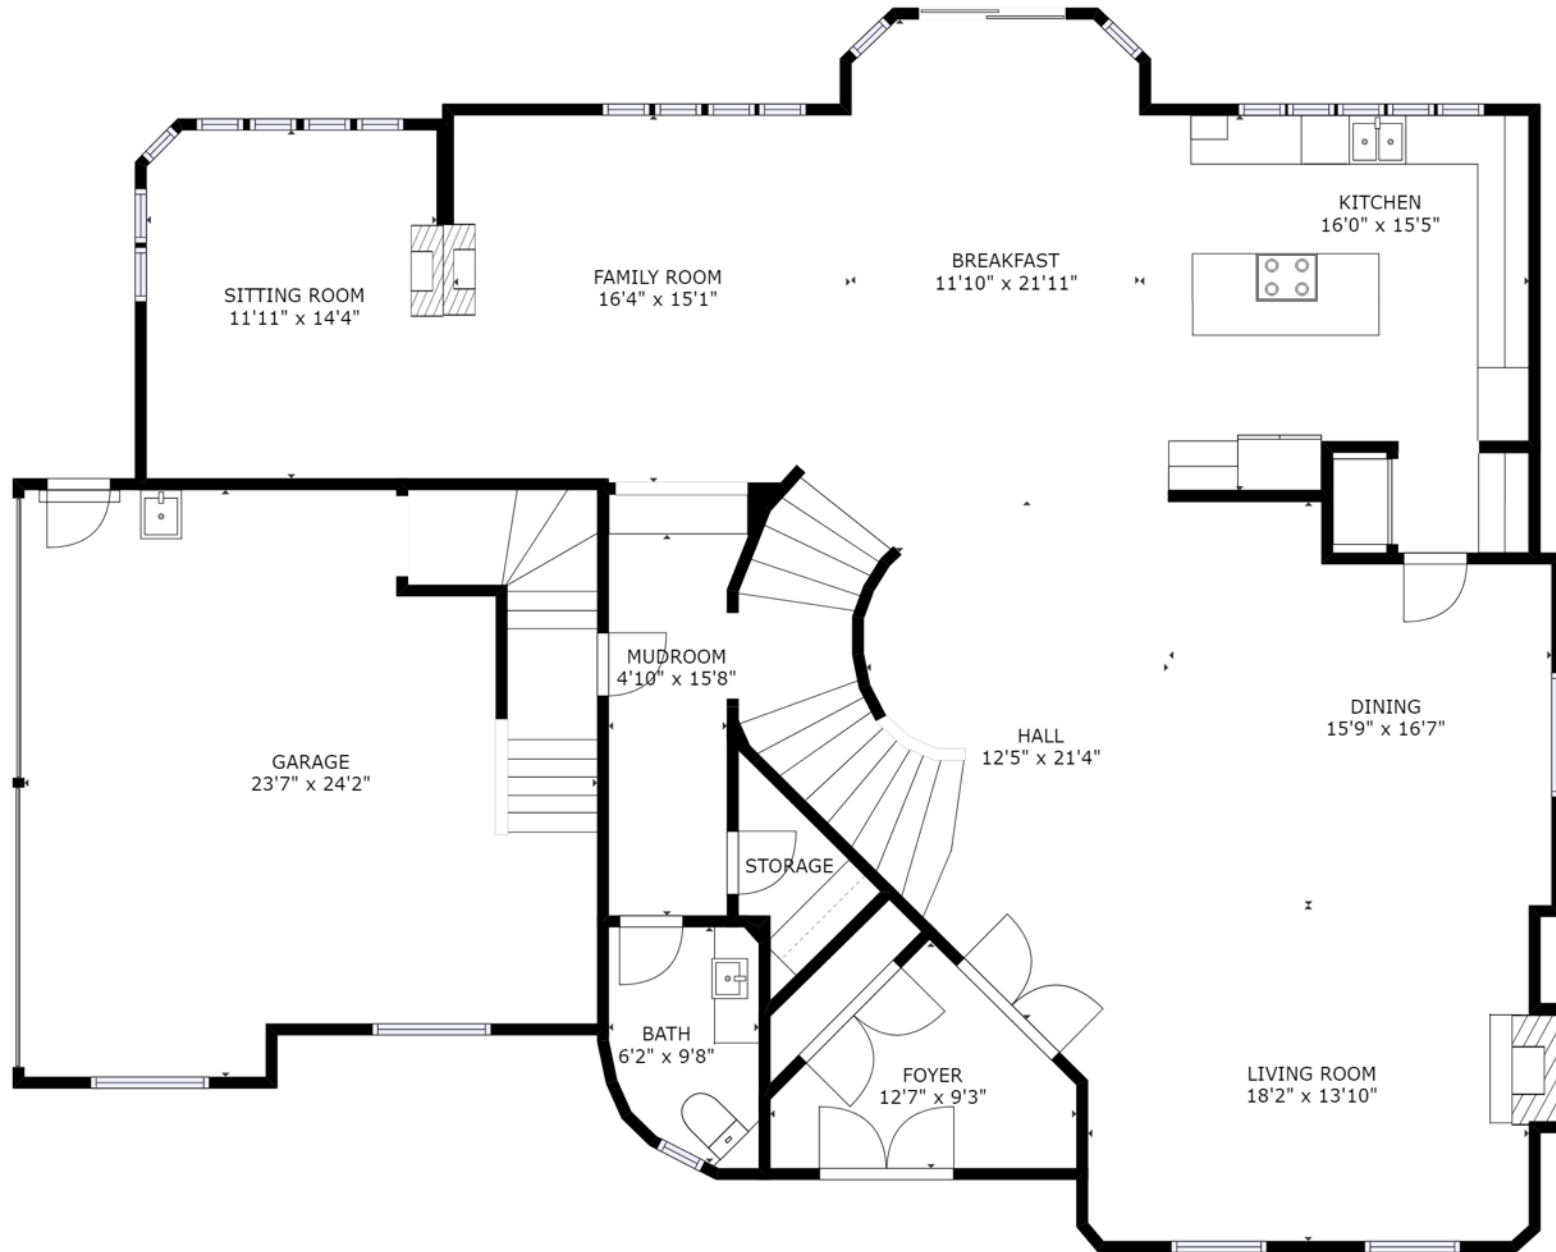

30 Simone De Beauvoir, L'Île Perrot

GROSS INTERNAL AREA

FLOOR 1 : 1766 sq ft, FLOOR 2 : 2027 sq ft  
 FLOOR 3 : 2220 sq ft, EXCLUDED AREAS :  
 BALCONY: 214 sq ft, GARAGE: 561 sq ft  
 TOTAL: 6013 sq ft

SIZES AND DIMENSIONS ARE APPROXIMATE, ACTUAL MAY VARY.

### 30 Simone De Beauvoir, L'Île Perrot

GROSS INTERNAL AREA

FLOOR 1 : 1766 sq ft, FLOOR 2 : 2027 sq ft

FLOOR 3 : 2220 sq ft, EXCLUDED AREAS :

BALCONY: 214 sq ft, GARAGE: 561 sq ft

TOTAL: 6013 sq ft

SIZES AND DIMENSIONS ARE APPROXIMATE, ACTUAL MAY VARY.