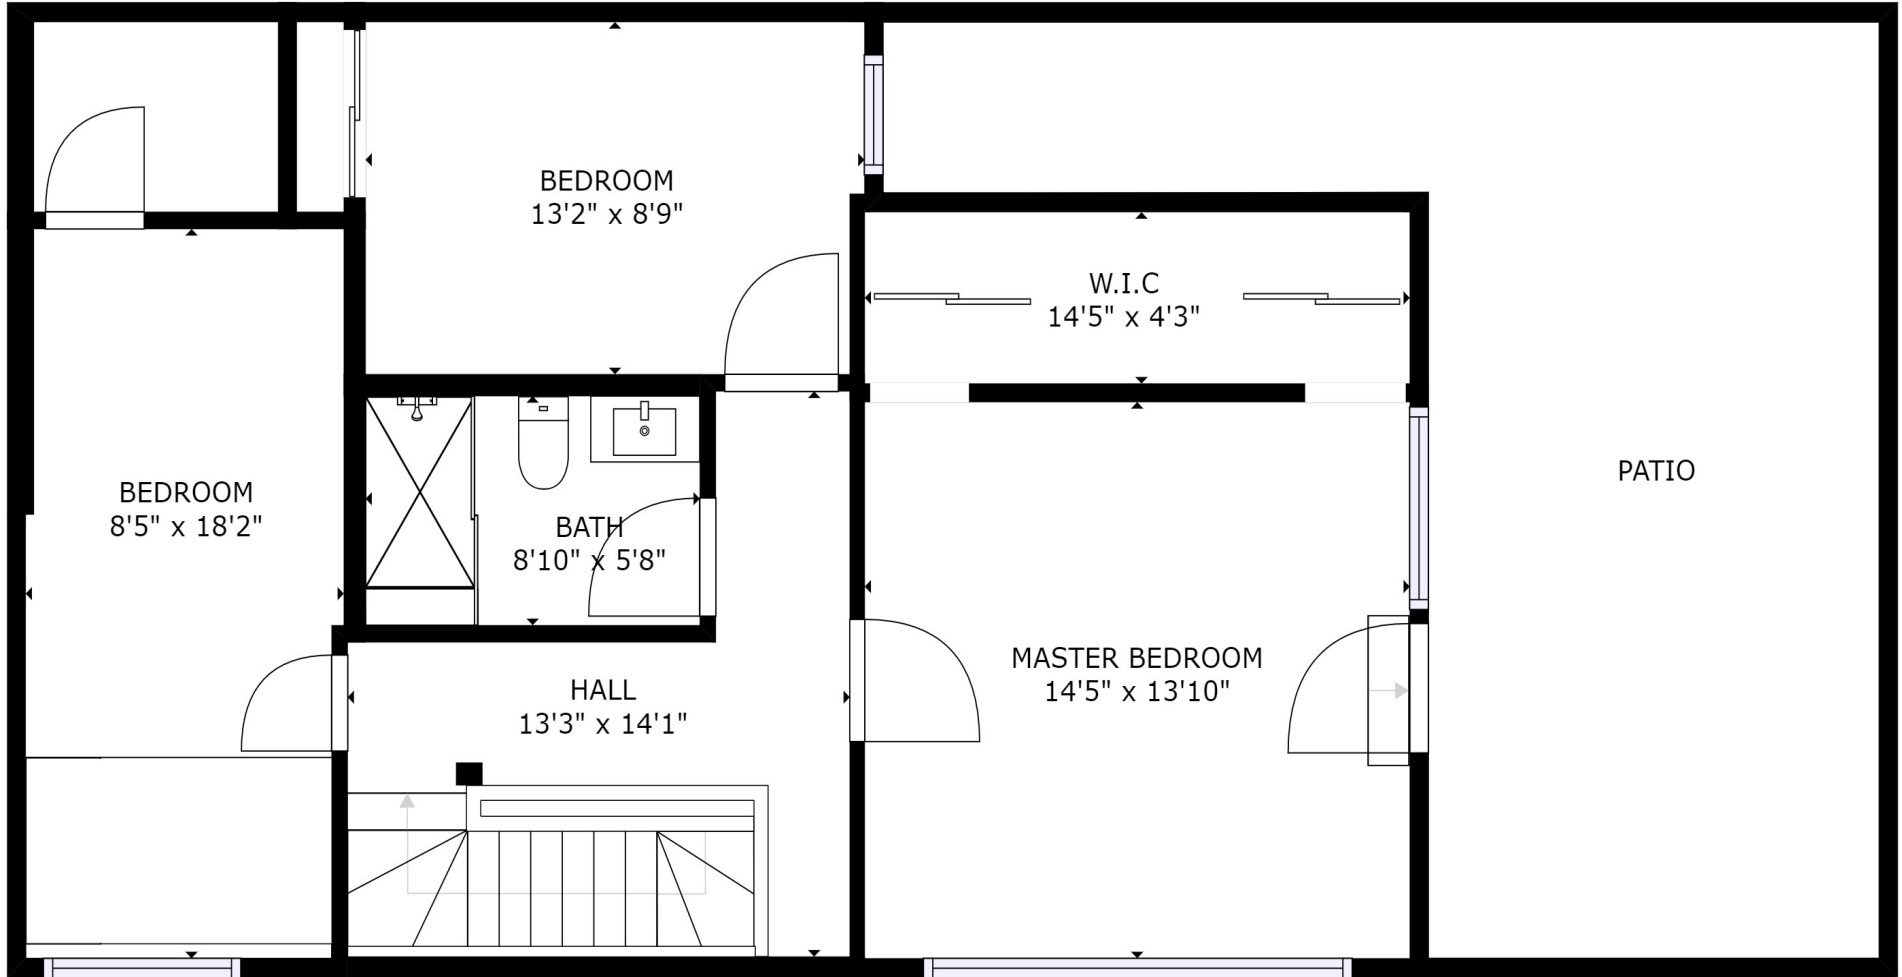

FLOOR 1

GROSS INTERNAL AREA
 FLOOR 1: 1225 sq. ft, FLOOR 2: 778 sq. ft
 TOTAL: 2003 sq. ft

SIZES AND DIMENSIONS ARE APPROXIMATE, ACTUAL MAY VARY.

CATHERINE **DAWE**

FLOOR 2

GROSS INTERNAL AREA
FLOOR 1: 1225 sq. ft, FLOOR 2: 778 sq. ft
TOTAL: 2003 sq. ft
SIZES AND DIMENSIONS ARE APPROXIMATE, ACTUAL MAY VARY.