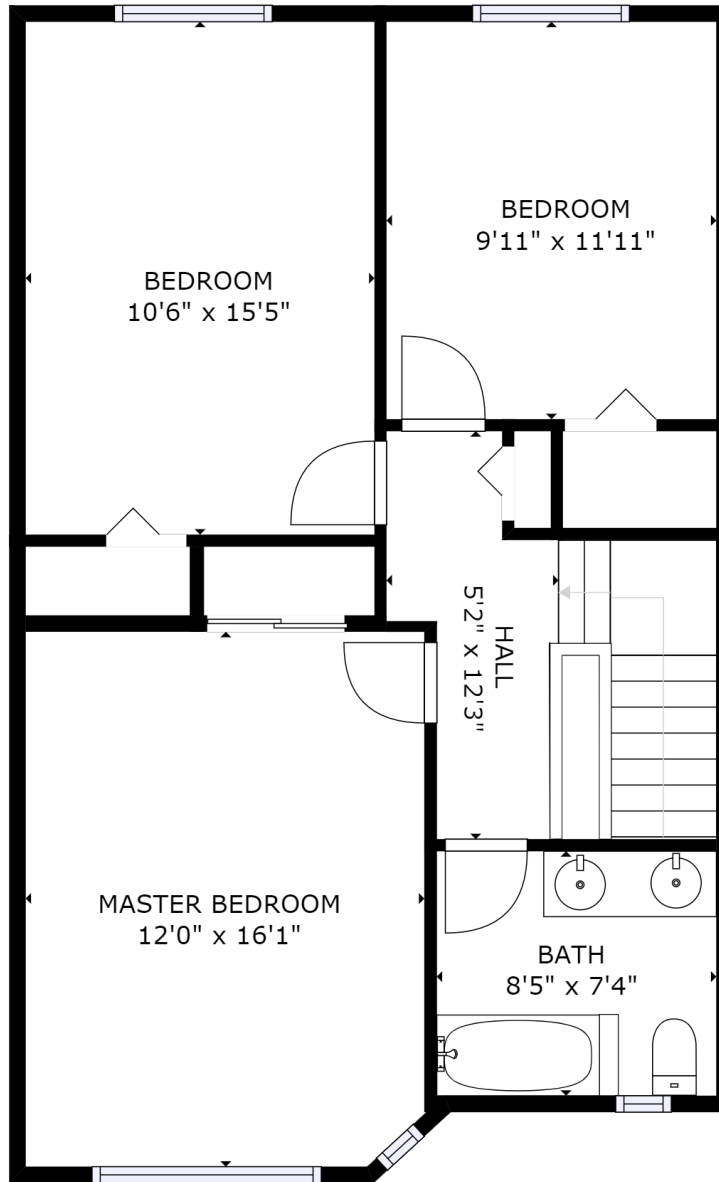

GROSS INTERNAL AREA
 FLOOR 1: 506 sq ft, FLOOR 2: 695 sq ft
 FLOOR 3: 689 sq ft, EXCLUDED AREAS:
 GARAGE: 202 sq ft
 TOTAL: 1890 sq ft

SIZES AND DIMENSIONS ARE APPROXIMATE, ACTUAL MAY VARY.

kw CONNEXION
 KELLERWILLIAMS.

Wilson Ramcharan - 514-900-5507
 Courtier Immobilier Résidentiel

GROSS INTERNAL AREA
 FLOOR 1: 506 sq ft, FLOOR 2: 695 sq ft
 FLOOR 3: 689 sq ft, EXCLUDED AREAS:
 GARAGE: 202 sq ft
 TOTAL: 1890 sq ft

SIZES AND DIMENSIONS ARE APPROXIMATE, ACTUAL MAY VARY.

FLOOR 2

kw CONNEXION
 KELLERWILLIAMS.

Wilson Ramcharan - 514-900-5507
 Courtier Immobilier Résidentiel

GROSS INTERNAL AREA
 FLOOR 1: 506 sq ft, FLOOR 2: 695 sq ft
 FLOOR 3: 689 sq ft, EXCLUDED AREAS:
 GARAGE: 202 sq ft
 TOTAL: 1890 sq ft

SIZES AND DIMENSIONS ARE APPROXIMATE, ACTUAL MAY VARY.