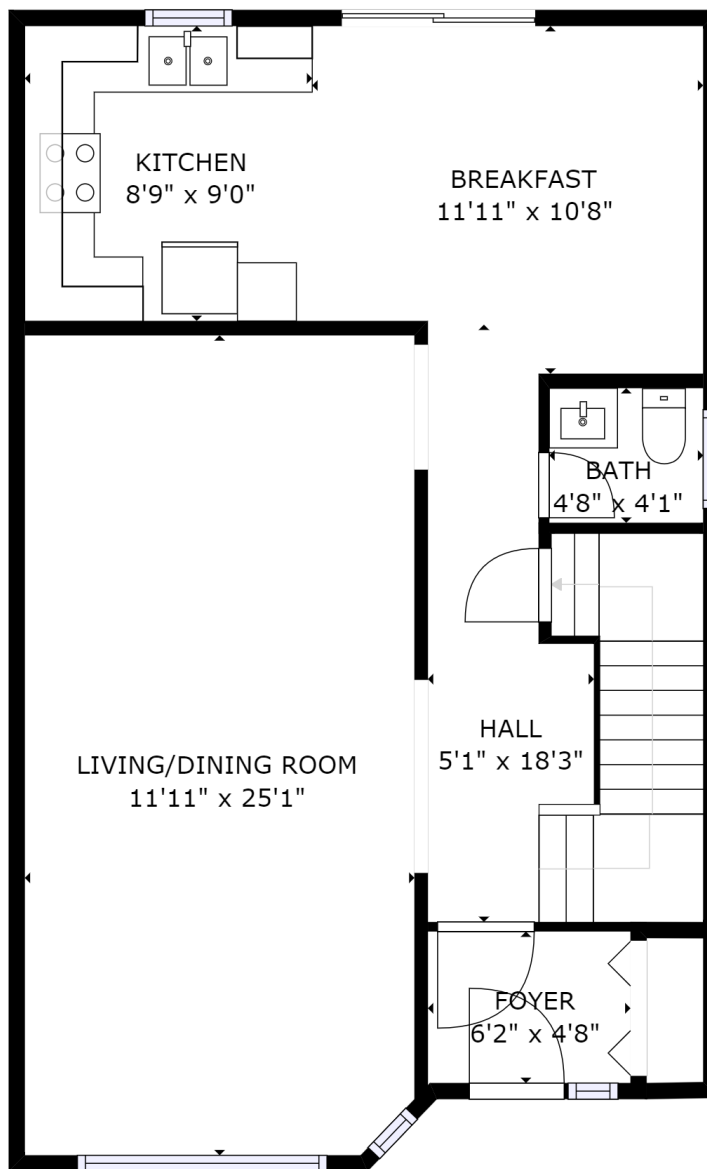

GROSS INTERNAL AREA
 FLOOR 1: 506 sq ft, FLOOR 2: 695 sq ft
 FLOOR 3: 689 sq ft, EXCLUDED AREAS:
 GARAGE: 202 sq ft
 TOTAL: 1890 sq ft

SIZES AND DIMENSIONS ARE APPROXIMATE, ACTUAL MAY VARY.

kw CONNEXION
 KELLERWILLIAMS.

Wilson Ramcharan - 514-900-5507
 Courtier Immobilier Résidentiel

GROSS INTERNAL AREA
 FLOOR 1: 506 sq ft, FLOOR 2: 695 sq ft
 FLOOR 3: 689 sq ft, EXCLUDED AREAS:
 GARAGE: 202 sq ft
 TOTAL: 1890 sq ft

SIZES AND DIMENSIONS ARE APPROXIMATE, ACTUAL MAY VARY.

FLOOR 2

kw CONNEXION
 KELLERWILLIAMS.

Wilson Ramcharan - 514-900-5507
 Courtier Immobilier Résidentiel

GROSS INTERNAL AREA
 FLOOR 1: 506 sq ft, FLOOR 2: 695 sq ft
 FLOOR 3: 689 sq ft, EXCLUDED AREAS:
 GARAGE: 202 sq ft
 TOTAL: 1890 sq ft

SIZES AND DIMENSIONS ARE APPROXIMATE, ACTUAL MAY VARY.