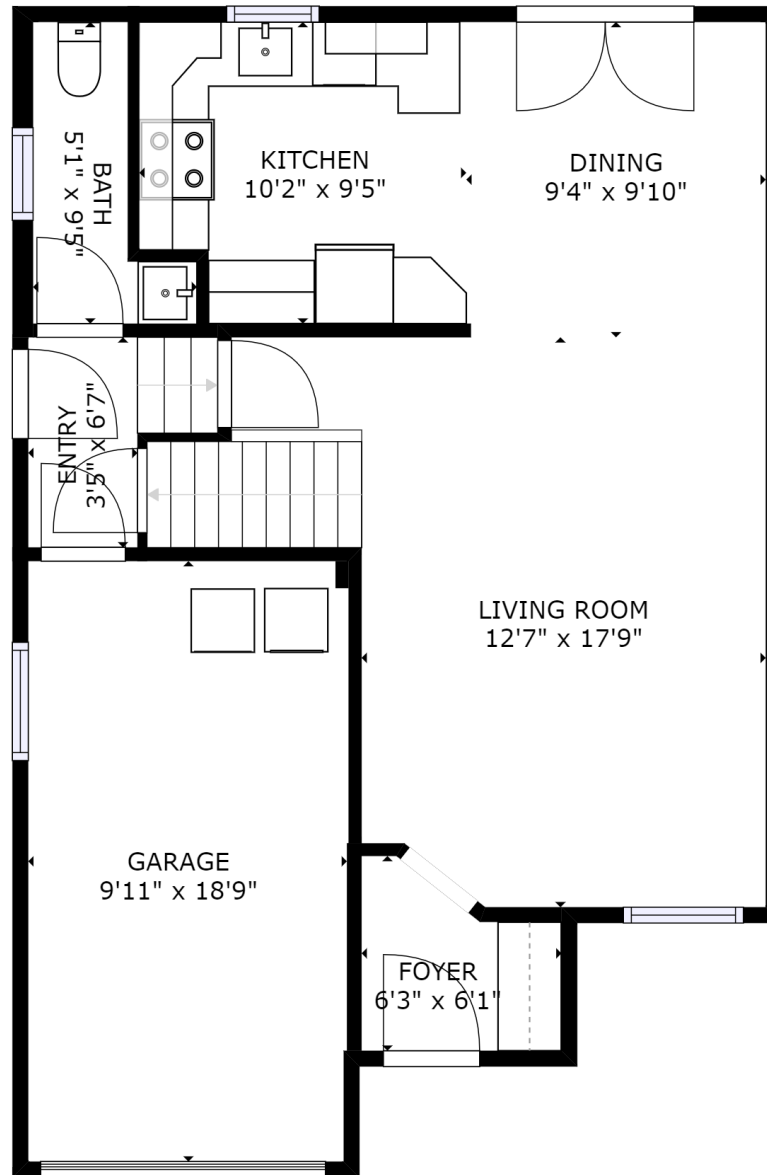

GROSS INTERNAL AREA
FLOOR 1: 436 sq ft, FLOOR 2: 544 sq ft
FLOOR 3: 654 sq ft, EXCLUDED AREAS:
GARAGE: 186 sq ft
TOTAL: 1634 sq ft

SIZES AND DIMENSIONS ARE APPROXIMATE, ACTUAL MAY VARY.

GROSS INTERNAL AREA
 FLOOR 1: 436 sq ft, FLOOR 2: 544 sq ft
 FLOOR 3: 654 sq ft, EXCLUDED AREAS:
 GARAGE: 186 sq ft
 TOTAL: 1634 sq ft

SIZES AND DIMENSIONS ARE APPROXIMATE, ACTUAL MAY VARY.

GROSS INTERNAL AREA
 FLOOR 1: 436 sq ft, FLOOR 2: 544 sq ft
 FLOOR 3: 654 sq ft, EXCLUDED AREAS:
 GARAGE: 186 sq ft
 TOTAL: 1634 sq ft

SIZES AND DIMENSIONS ARE APPROXIMATE, ACTUAL MAY VARY.