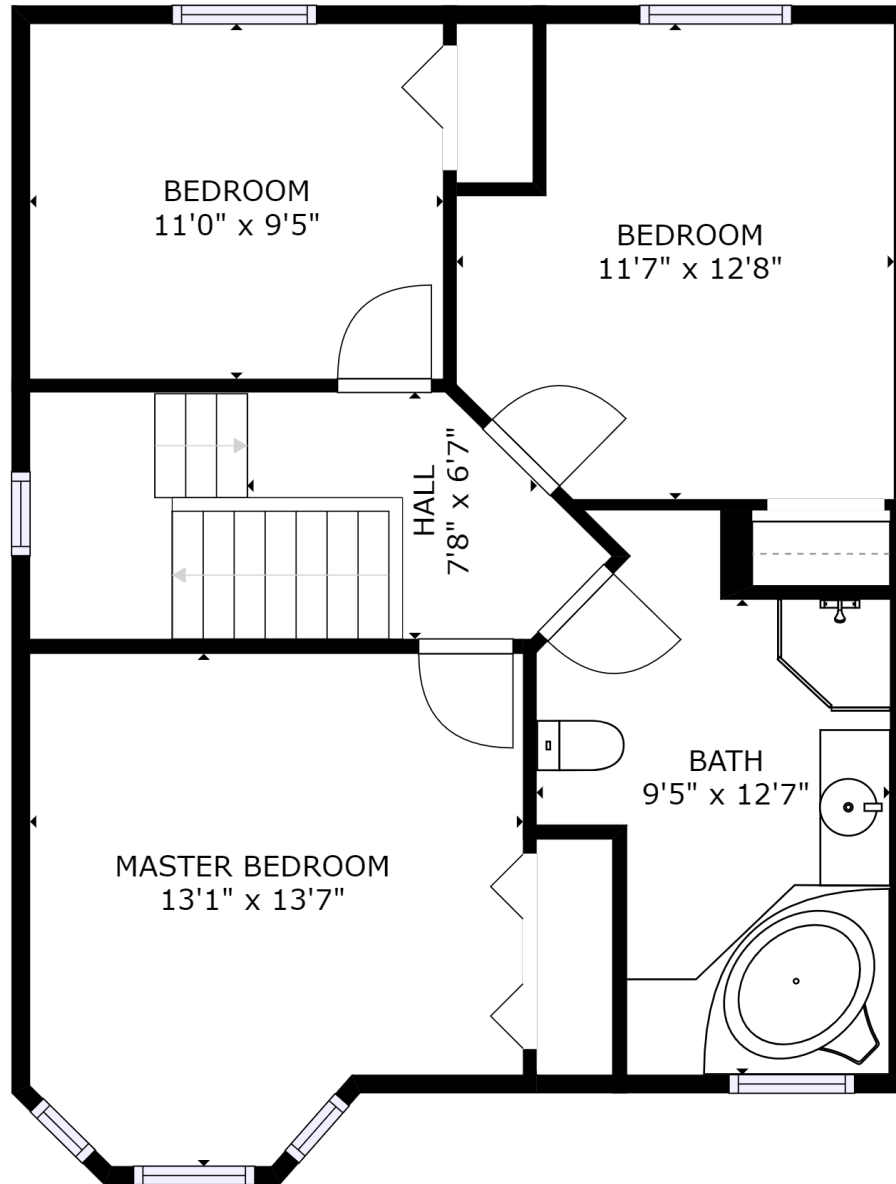

GROSS INTERNAL AREA
FLOOR 1: 436 sq ft, FLOOR 2: 544 sq ft
FLOOR 3: 654 sq ft, EXCLUDED AREAS:
GARAGE: 186 sq ft
TOTAL: 1634 sq ft

SIZES AND DIMENSIONS ARE APPROXIMATE, ACTUAL MAY VARY.

GROSS INTERNAL AREA
 FLOOR 1: 436 sq ft, FLOOR 2: 544 sq ft
 FLOOR 3: 654 sq ft, EXCLUDED AREAS:
 GARAGE: 186 sq ft
 TOTAL: 1634 sq ft

SIZES AND DIMENSIONS ARE APPROXIMATE, ACTUAL MAY VARY.

GROSS INTERNAL AREA
 FLOOR 1: 436 sq ft, FLOOR 2: 544 sq ft
 FLOOR 3: 654 sq ft, EXCLUDED AREAS:
 GARAGE: 186 sq ft
 TOTAL: 1634 sq ft

SIZES AND DIMENSIONS ARE APPROXIMATE, ACTUAL MAY VARY.