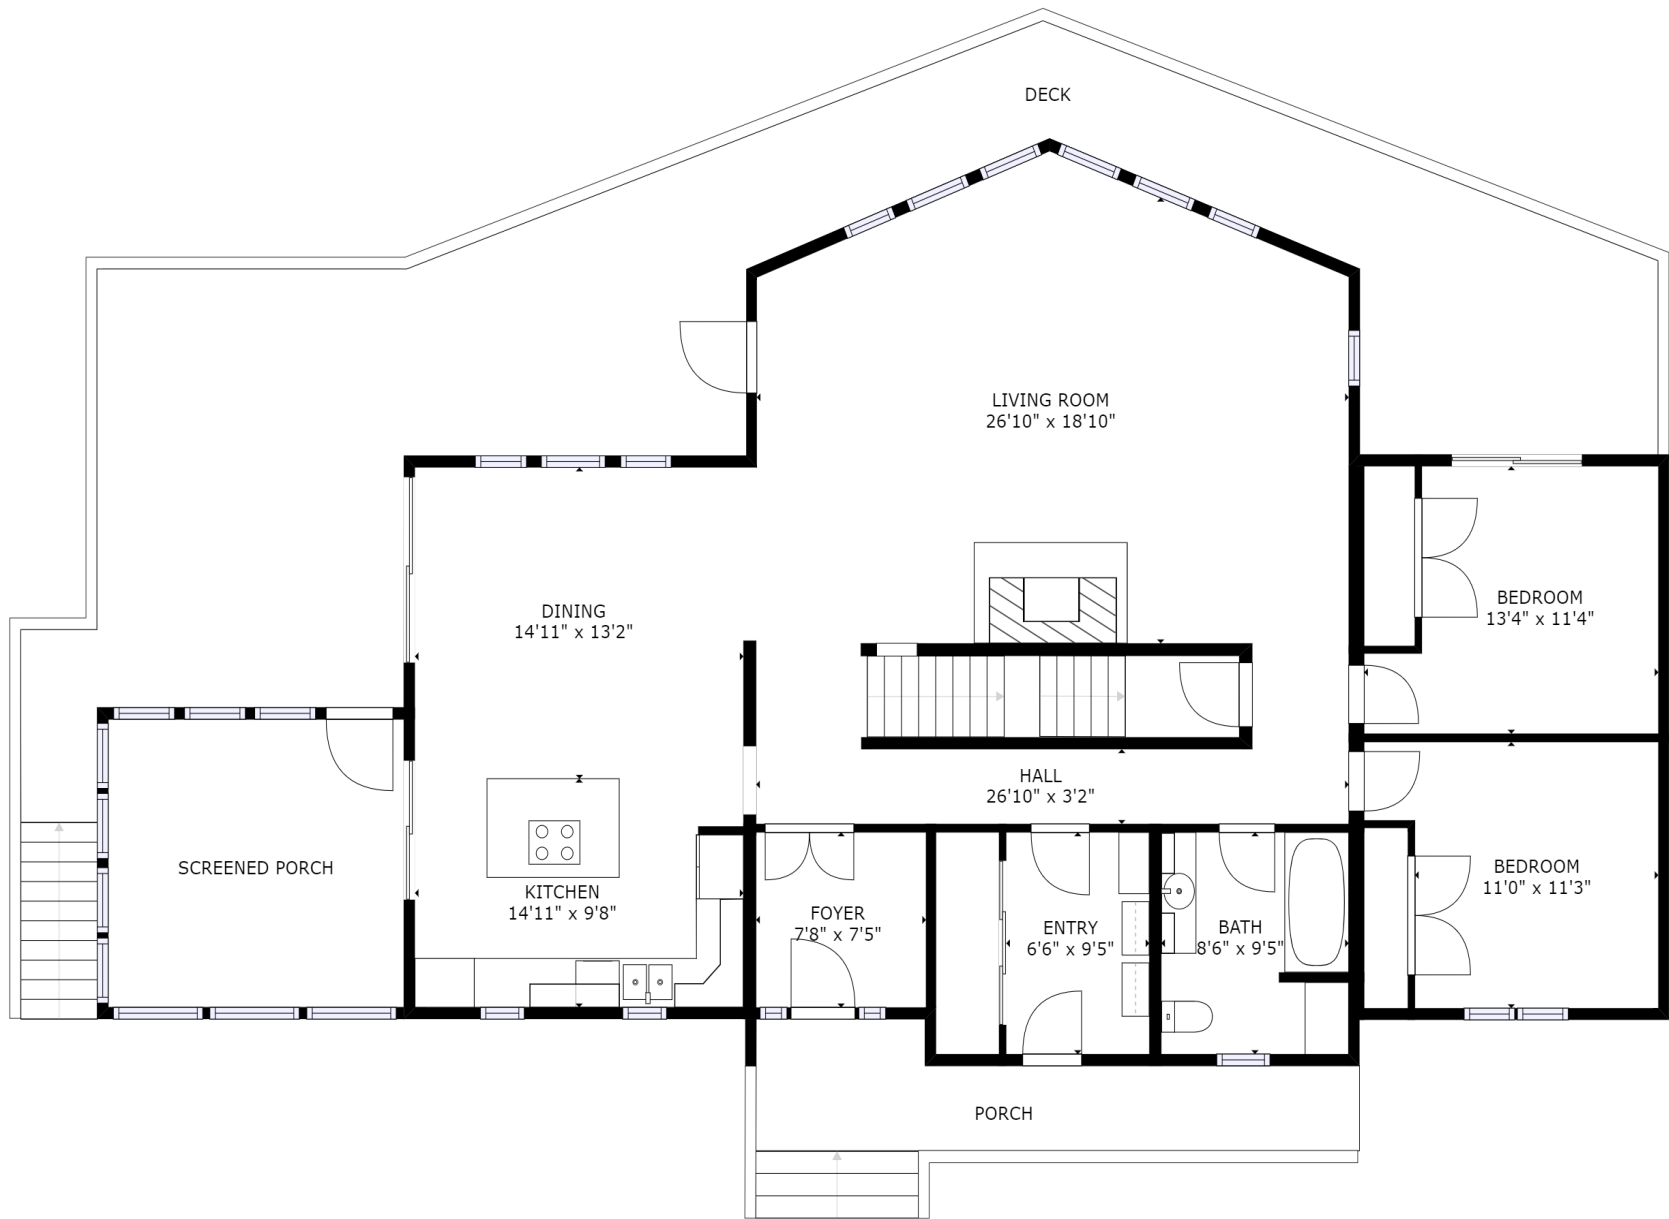

GROSS INTERNAL AREA
 FLOOR 1: 1562 sq ft, FLOOR 2: 1613 sq ft
 FLOOR 3: 362 sq ft, EXCLUDED AREAS:
 REDUCED HEADROOM BELOW 1.5M: 15 sq ft
 TOTAL: 3536 sq ft

SIZES AND DIMENSIONS ARE APPROXIMATE, ACTUAL MAY VARY.