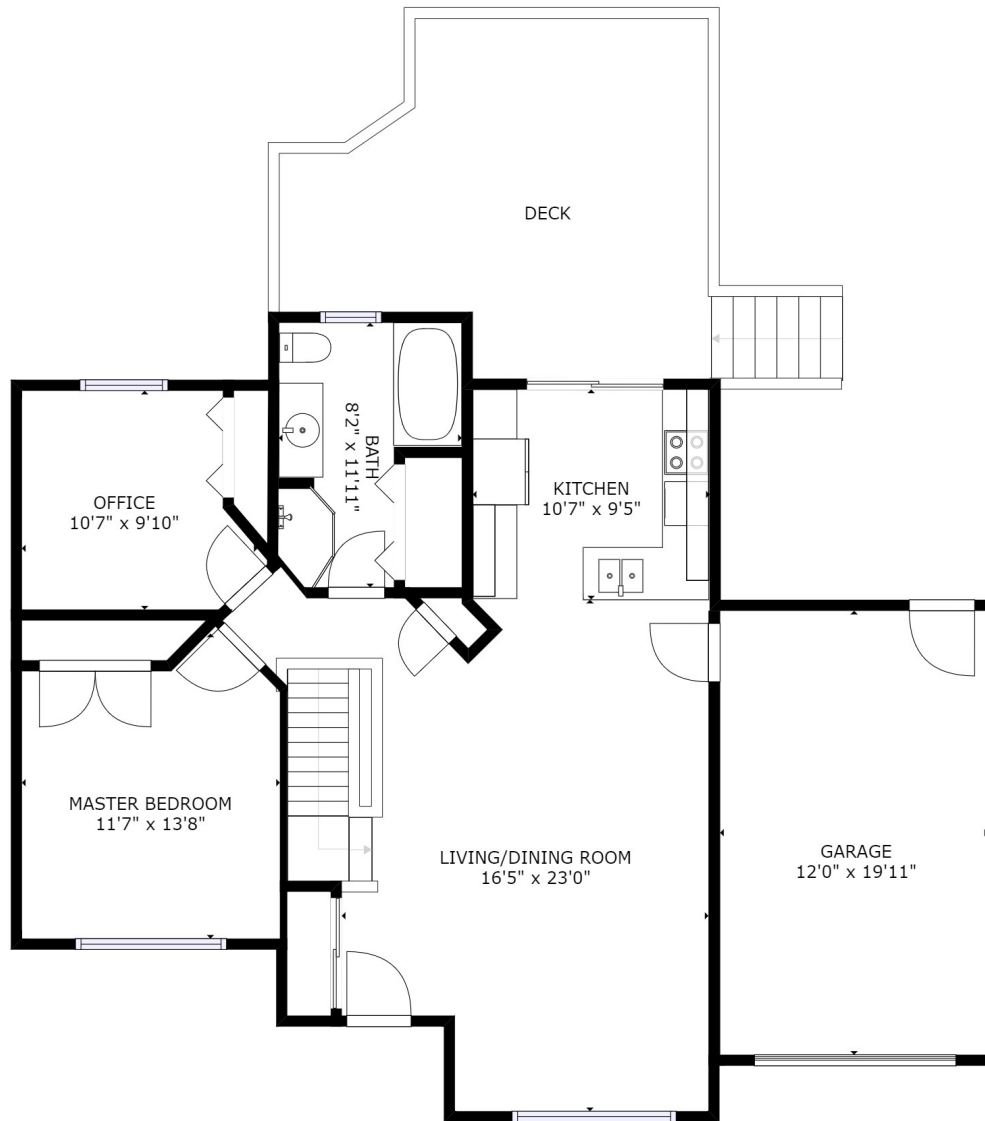

GROSS INTERNAL AREA  
 FLOOR 1: 838 sq ft, FLOOR 2: 893 sq ft  
 EXCLUDED AREAS: , GARAGE: 239 sq ft  
 TOTAL: 1731 sq ft

SIZES AND DIMENSIONS ARE APPROXIMATE, ACTUAL MAY VARY.

FLOOR 1

**kw** CONNEXION  
 KELLERWILLIAMS.

Wilson Ramcharan - 514-900-5507  
 Courtier Immobilier Résidentiel

GROSS INTERNAL AREA  
 FLOOR 1: 838 sq ft, FLOOR 2: 893 sq ft  
 EXCLUDED AREAS: , GARAGE: 239 sq ft  
 TOTAL: 1731 sq ft

SIZES AND DIMENSIONS ARE APPROXIMATE, ACTUAL MAY VARY.