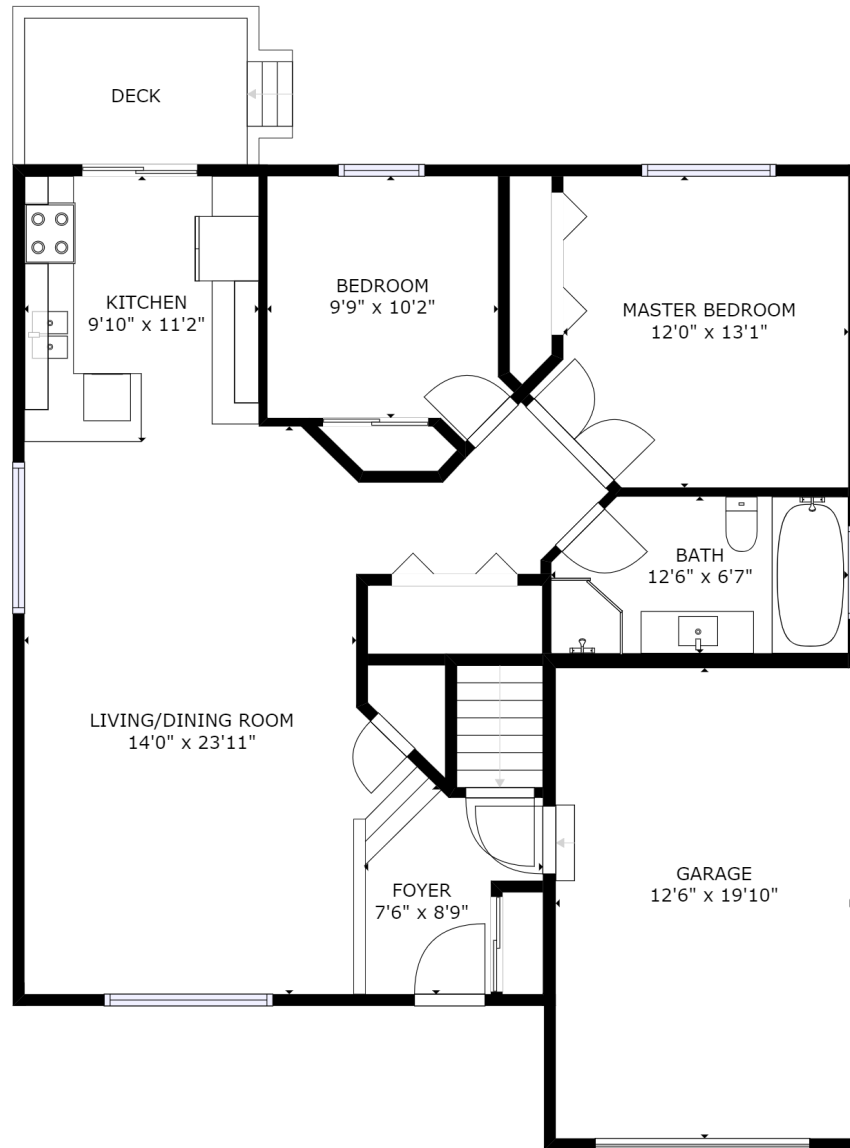

GROSS INTERNAL AREA  
FLOOR 1: 944 sq ft, FLOOR 2: 1009 sq ft  
EXCLUDED AREAS: , GARAGE: 248 sq ft  
TOTAL: 1953 sq ft

SIZES AND DIMENSIONS ARE APPROXIMATE, ACTUAL MAY VARY.

FLOOR 1

**kw** CONNEXION  
KELLERWILLIAMS.

Wilson Ramcharan - 514-900-5507  
Courtier Immobilier Résidentiel

GROSS INTERNAL AREA  
 FLOOR 1: 944 sq ft, FLOOR 2: 1009 sq ft  
 EXCLUDED AREAS: , GARAGE: 248 sq ft  
 TOTAL: 1953 sq ft

SIZES AND DIMENSIONS ARE APPROXIMATE, ACTUAL MAY VARY.