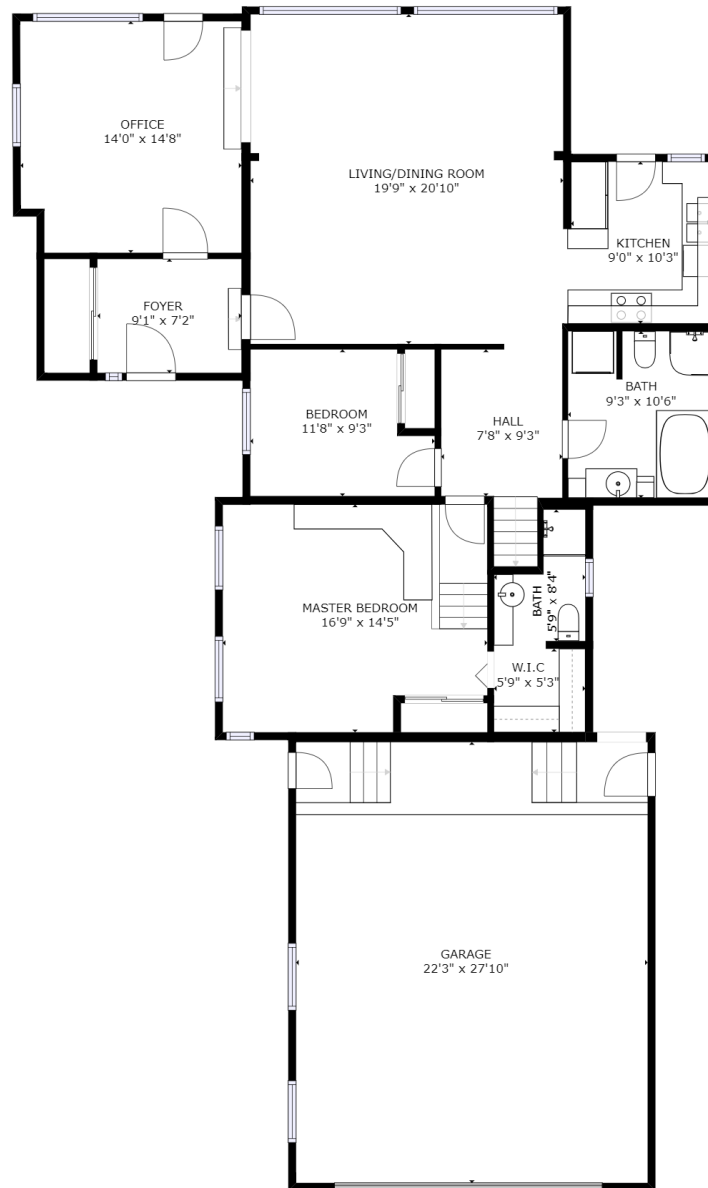

GROSS INTERNAL AREA

FLOOR 1: 1152 sq ft, FLOOR 2: 1454 sq ft

EXCLUDED AREAS: , GARAGE: 619 sq ft

TOTAL: 2605 sq ft

SIZES AND DIMENSIONS ARE APPROXIMATE, ACTUAL MAY VARY.

GROSS INTERNAL AREA

FLOOR 1: 1152 sq ft, FLOOR 2: 1454 sq ft

EXCLUDED AREAS: , GARAGE: 619 sq ft

TOTAL: 2605 sq ft

SIZES AND DIMENSIONS ARE APPROXIMATE, ACTUAL MAY VARY.